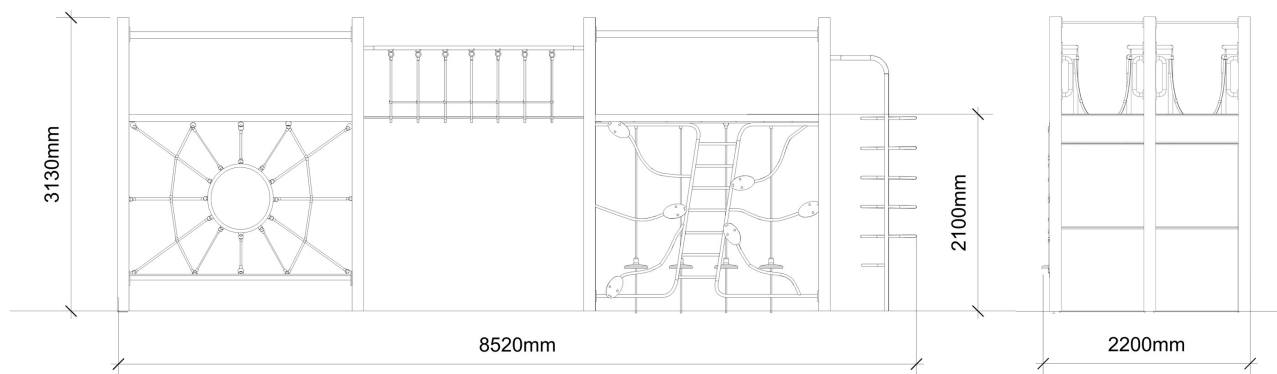

Senior
10-12
Years

Datasheet

CUB802

Capacity **42**
Activities **13**