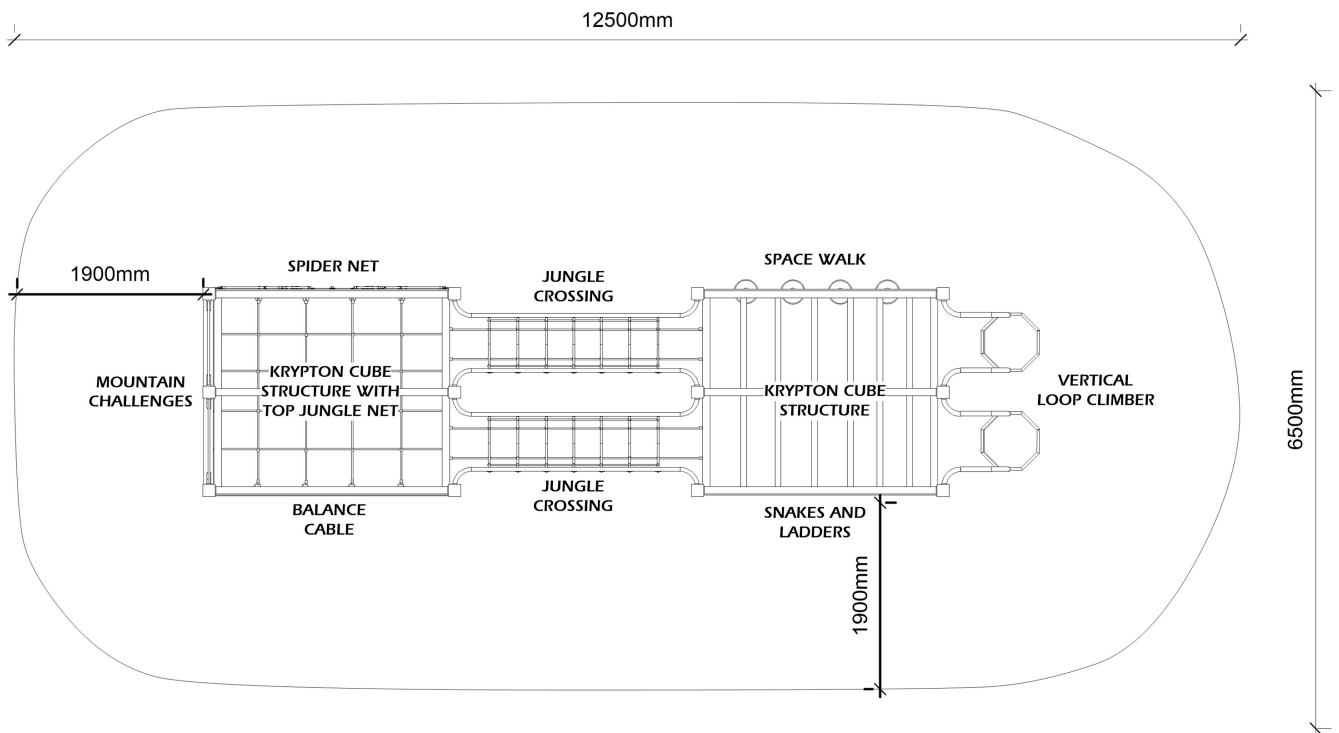

## CUB802

Capacity **42**  
Activities **13**

Senior  
**10-12**  
Years

## CUB802

INSTALL TIME	CUBIC METERAGE - LCL
<b>15hrs</b>	<b>10.3</b>

Max Fall Height	Fall Space Perimeter	Fall space Area
<b>2.1m</b>	<b>38m</b>	<b>82m<sup>2</sup></b>

FALLING SPACE **—**

**Play Value**  
Climbing - **6**  
Transitional - **7**