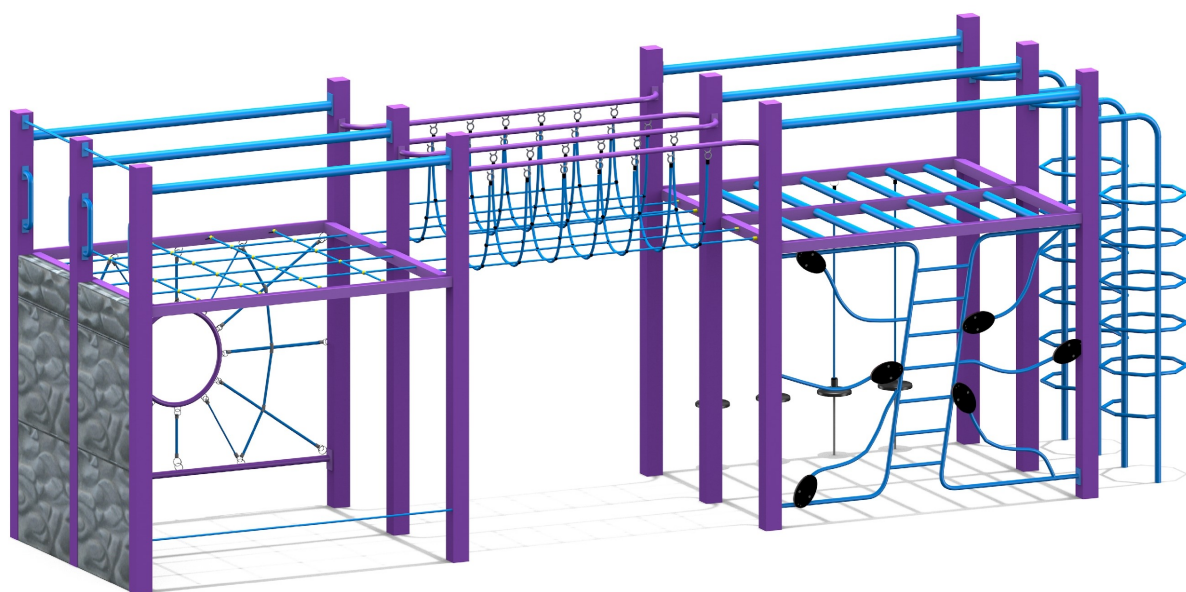

Senior  
**10-12**  
Years

## CUB802

Capacity **42**  
Activities **13**

Senior  
**10-12**  
Years

## CUB802

INSTALL TIME	CUBIC METERAGE - LCL
<b>15hrs</b>	<b>10.3</b>

Max Fall Height	Fall Space Perimeter	Fall space Area
<b>2.1m</b>	<b>38m</b>	<b>82m<sup>2</sup></b>

FALLING SPACE **—**

**Play Value**  
Climbing - **6**  
Transitional - **7**