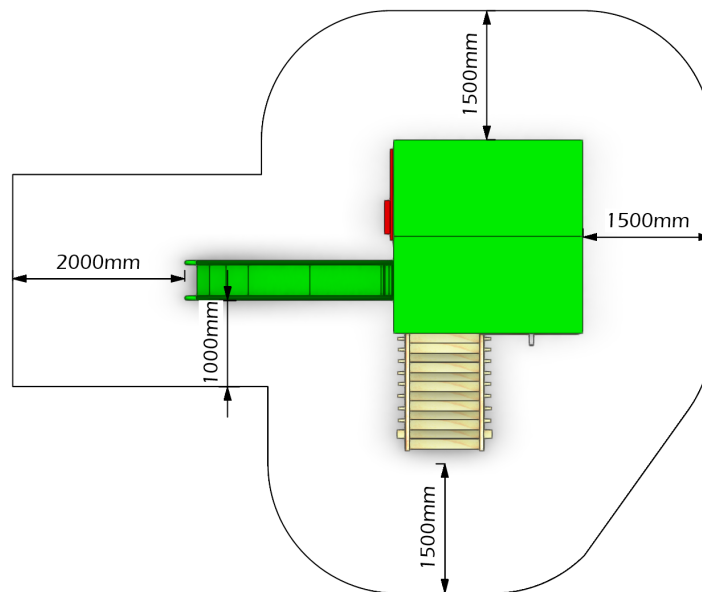

Pre-school
1 - 4
 years

Technical Information

PRE103

INSTALL TIME	CUBIC METERAGE - LCL
13hrs	4.9

Max Fall Height	Fall Space Perimeter	Fall space Area
1.3m	32m	63m²

DECK HEIGHT	0780
TOE HOLE WALL	THW
TIMBER INFILL	T/I
FALLING SPACE	—