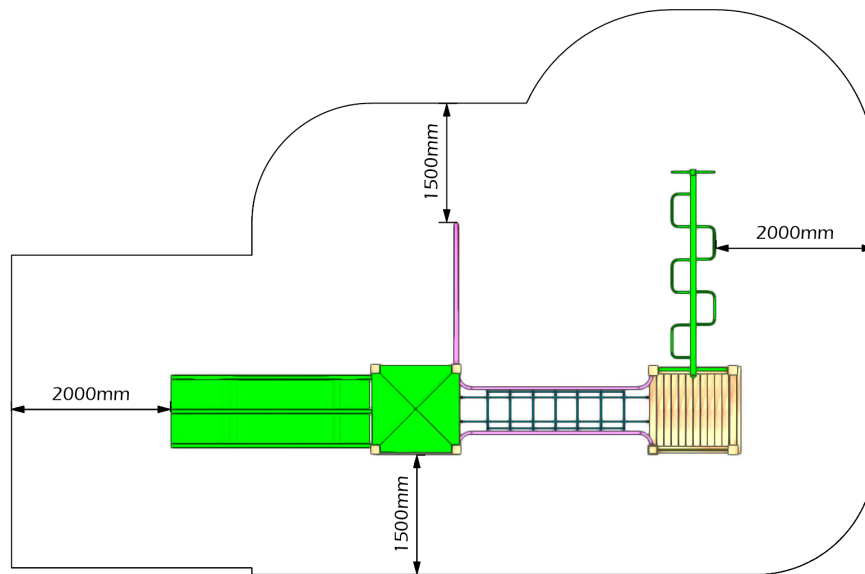

PO Box 548 Kumeu 0841 Auckland New Zealand

W www.playco.co.nz

Pre-school
1 - 4
years

Middle
5 - 8
years

Technical Information

PRE104

INSTALL TIME	CUBIC METERAGE - LCL
13hrs	4.9

Max Fall Height	Fall Space Perimeter	Fall space Area
1.3m	32m	63m²

DECK HEIGHT	0780
TOE HOLE WALL	THW
TIMBER INFILL	T/I
FALLING SPACE	—

Play Value

Sliding - **1**
Climbing - **3**
Transitional - **1**
Social / Role Play - **2**

Playco Equipment Limited
P 0800 76 46 76 +64 9 412 2247
F +64 9 412 2248