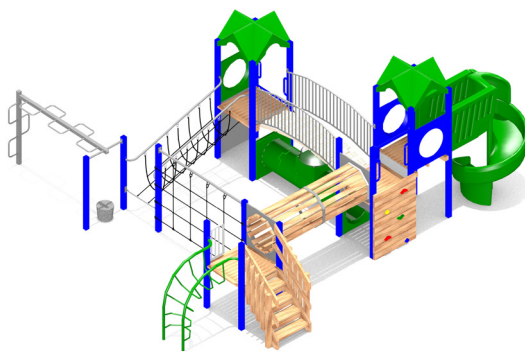

Datasheet

PRE107

Pre-school
1 - 4
years

Middle
5 - 8
years

Capacity: **55**
Activites: **14**

Playco Equipment Limited

P 0800 76 46 76 +64 9 412 2247

F +64 9 412 2248

PO Box 548 Kumeu 0841 Auckland New Zealand

W www.playco.co.nz