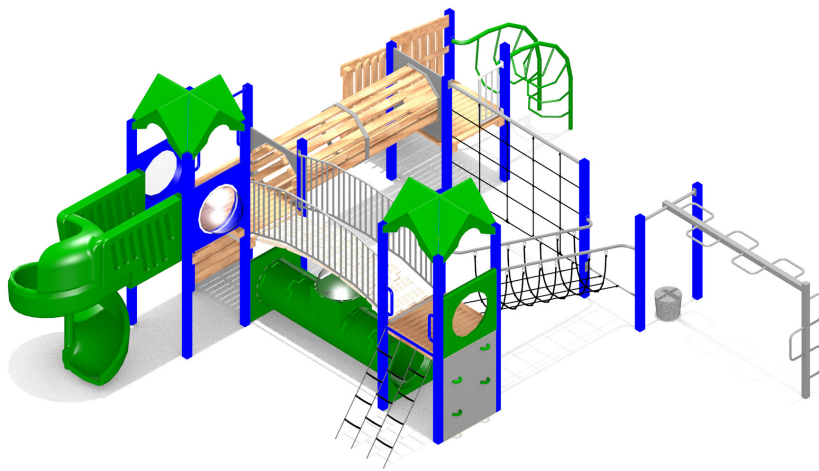

Datasheet

PRE107

Pre-school
1 - 4
years

Middle
5 - 8
years

Capacity: **55**
Activites: **14**

Playco Equipment Limited

P 0800 76 46 76 +64 9 412 2247

F +64 9 412 2248

PO Box 548 Kumeu 0841 Auckland New Zealand

W www.playco.co.nz