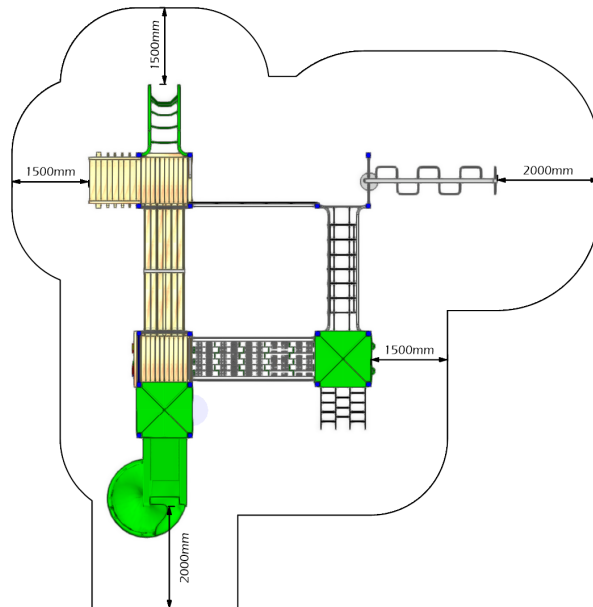

PO Box 548 Kumeu 0841 Auckland New Zealand

W www.playco.co.nz

Technical Information

PRE107

Pre-school
1 - 4
years

Middle
5 - 8
years

INSTALL TIME	CUBIC METERAGE - LCL
27hrs	15.6

Max Fall Height	Fall Space Perimeter	Fall space Area
1.8m	47m	138m²

DECK HEIGHT	0780
METAL STEP	M/S
FALLING SPACE	—

Play Value

Sliding - **1**
Climbing - **6**
Transitional - **1**
Social / Role Play - **3**
Overhead - **1**

Playco Equipment Limited
P 0800 76 46 76 +64 9 412 2247
F +64 9 412 2248