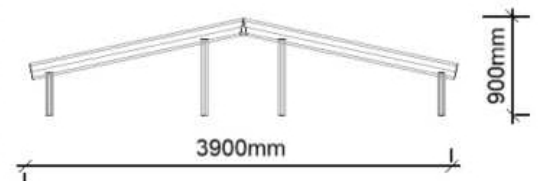

Suitable
14+
Years

Datasheet

Health and Fitness

TBBD900

Timber Balance Beam Double

Capacity **2**
Activities **1**

Max Fall Height	Fall Space Perimeter	Fall space Area
0.9m	20.2m	22m²

Fitness Value
STAMINA; STRENGTH;
BALANCE:
Legs