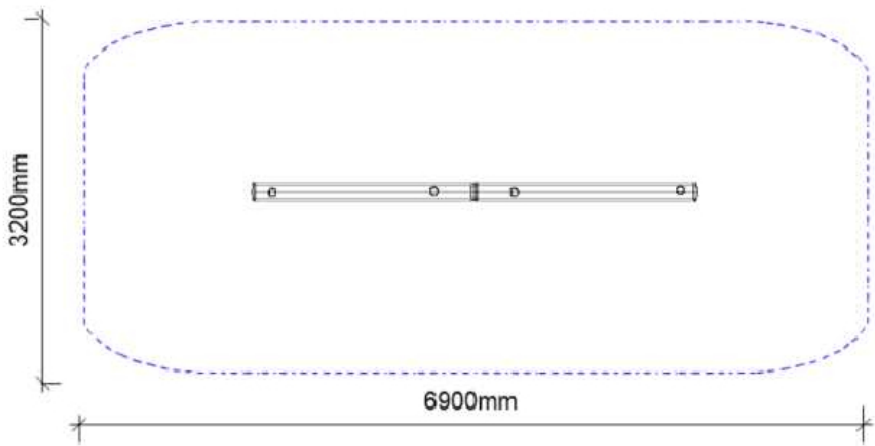

Suitable
14+
Years

Datasheet

Health and Fitness

TBBD900

Timber Balance Beam Double

Capacity **2**
Activities **1**

Max Fall Height	Fall Space Perimeter	Fall space Area
0.9m	20.2m	22m²

Fitness Value
STAMINA; STRENGTH;
BALANCE:
Legs