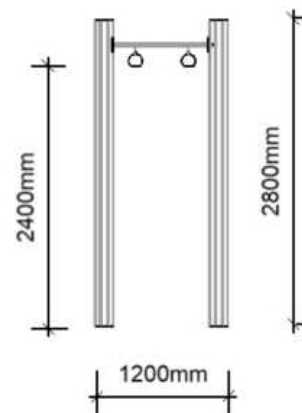

Suitable
14+
Years

Datasheet

Health and Fitness

TGR1000

Timber Gym Rings

Capacity **1**
Activities **1**

Max Fall Height	Fall Space Perimeter	Fall space Area
2.4m	19.6m	24m²

Fitness Value
STAMINA; STRENGTH;
Upper Body
Arms
Shoulders