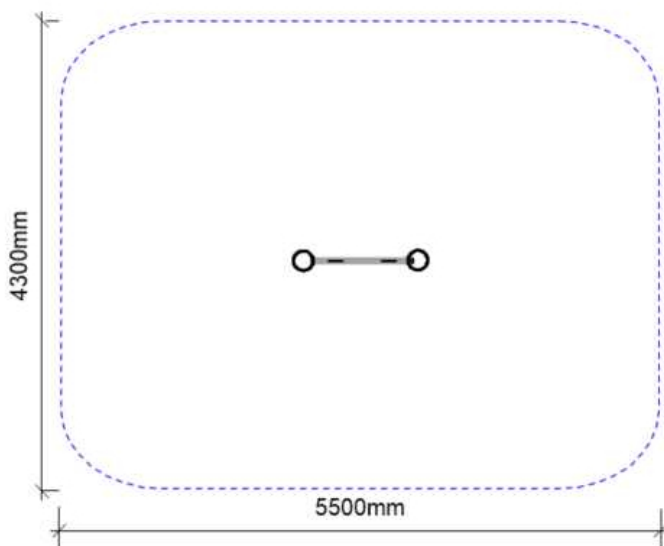

Suitable
14+
Years

Datasheet

Health and Fitness

TGR1000

Timber Gym Rings

Capacity **1**
Activities **1**

Max Fall Height	Fall Space Perimeter	Fall space Area
2.4m	19.6m	24m²

Fitness Value
STAMINA; STRENGTH;
Upper Body
Arms
Shoulders