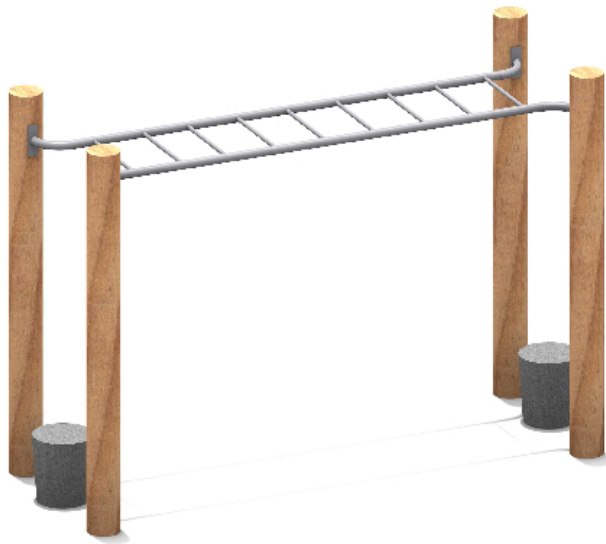

## Health and Fitness

### THL 3000

Timber Horizontal Ladder

Capacity **1**  
Activities **1**

Max Fall Height	Fall Space Perimeter	Fall space Area
<b>2.4m</b>	<b>26.2m</b>	<b>40m<sup>2</sup></b>

**Fitness Value**  
**STAMINA; STRENGTH;**  
**Upper Body**  
**Shoulders**  
**Arms**  
**Abdominal**