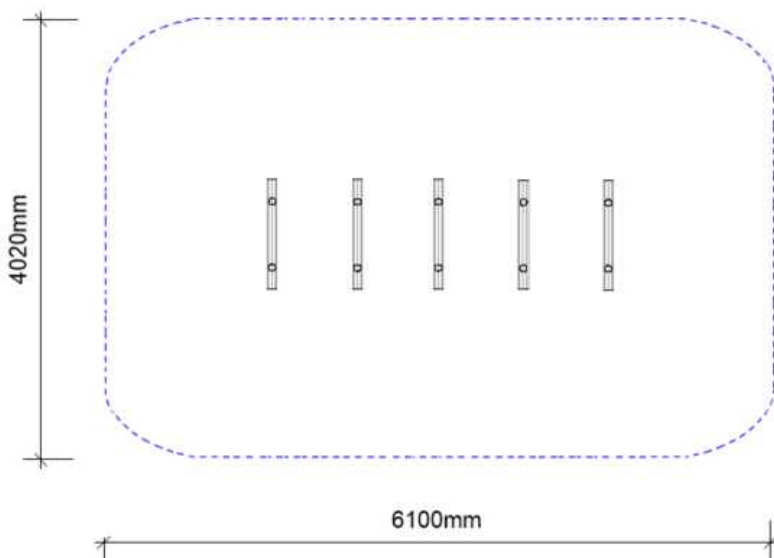

Suitable
14+
Years

Datasheet

Health and Fitness

TLJ400

Timber Log Jump

Capacity **5**
Activities **5**

Max Fall Height	Fall Space Perimeter	Fall space Area
0.4m	23m	40m²

Fitness Value
STAMINA; STRENGTH;
Lower Body
Lrgs