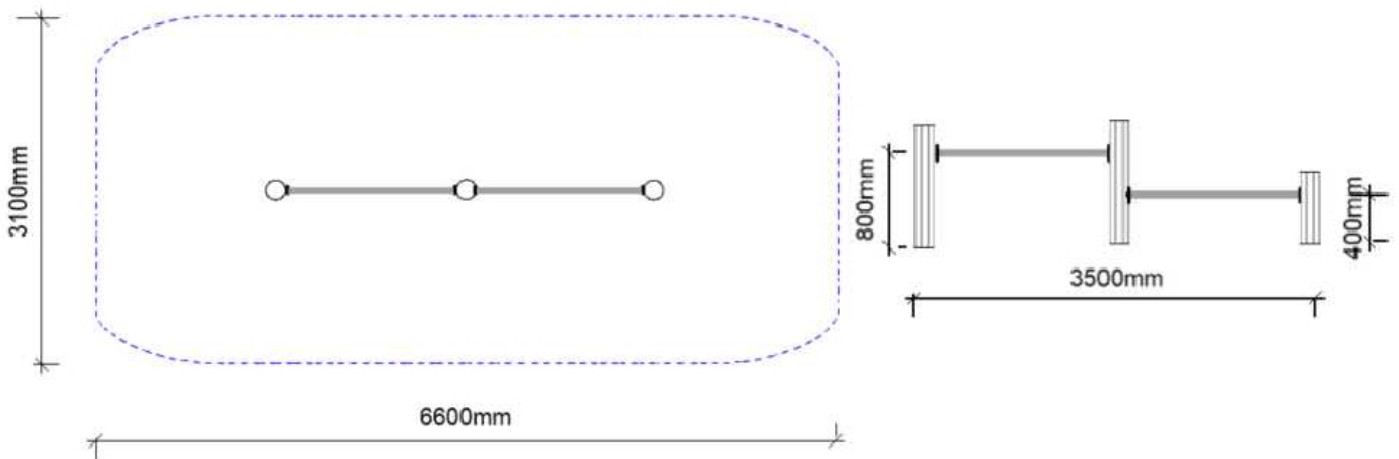

### TPU1500

Timber Push Up Bars

Capacity **2**  
Activities **2**

Max Fall Height	Fall Space Perimeter	Fall space Area
<b>1.2m</b>	<b>19.4m</b>	<b>20.5m<sup>2</sup></b>

**Fitness Value**  
**STAMINA; STRENGTH:**  
**Upper Body**  
**Arms**