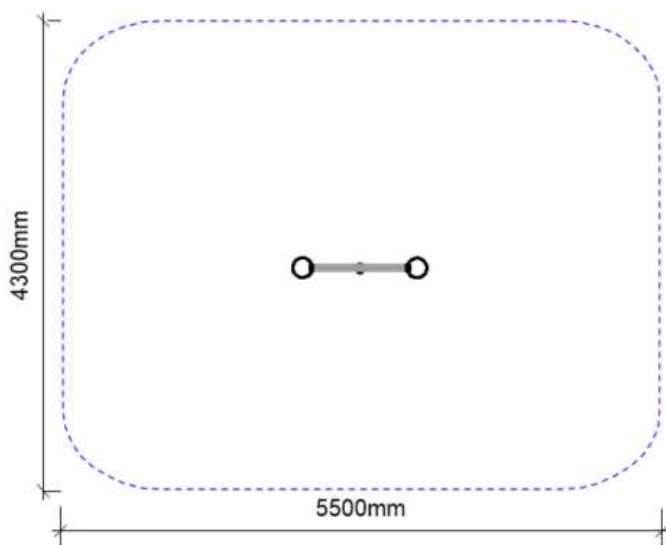

Suitable
14+
Years

Datasheet

Health and Fitness

TRC1000

Timber Rope Climb

Capacity **1**
Activities **1**

Max Fall Height	Fall Space Perimeter	Fall space Area
2.4m	19.6m	24m²

Fitness Value

**STAMINA; STRENGTH;
CONFIDENCE:**
Upper Body
Arms
Legs

Playco Equipment Limited

P 0800 76 46 76 +64 9 412 2247

F +64 9 412 2248

PO Box 548 Kumeu 0841 Auckland New Zealand

W www.playco.co.nz