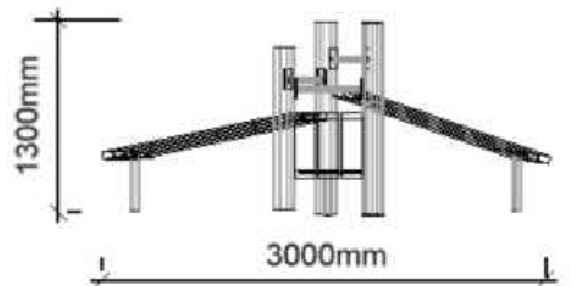

Suitable
14+
Years

Datasheet

Health and Fitness

TSU1500

Timber Triple Sit Up

Capacity **3**
Activities **3**

Max Fall Height	Fall Space Perimeter	Fall space Area
0.9m	20m	30.5m²

Fitness Value
STAMINA; STRENGTH;
Abdominal