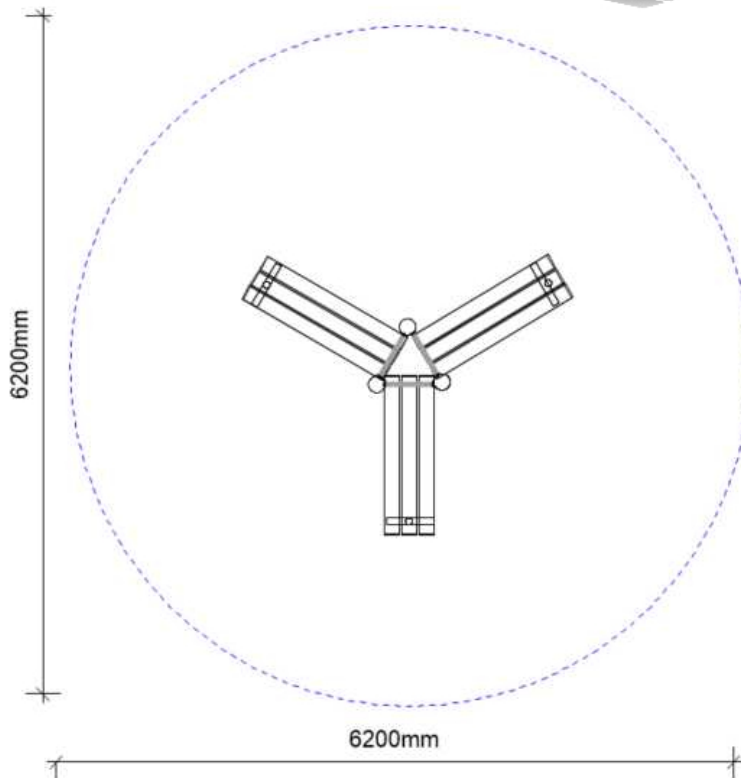

Suitable
14+
Years

Datasheet

Health and Fitness

TSU1500

Timber Triple Sit Up

Capacity **3**
Activities **3**

Max Fall Height	Fall Space Perimeter	Fall space Area
0.9m	20m	30.5m²

Fitness Value
STAMINA; STRENGTH;
Abdominal