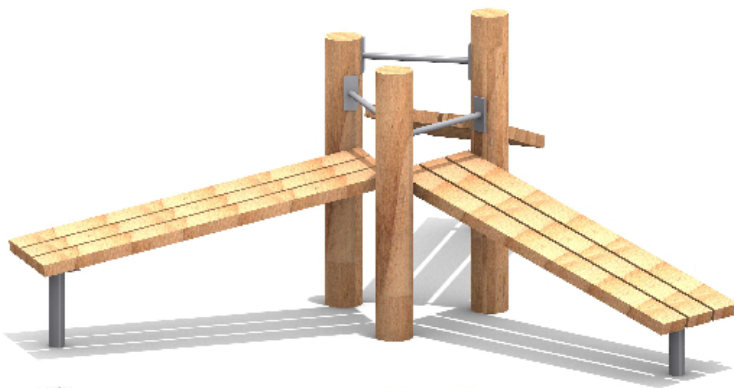

Suitable
14+
Years

Datasheet

Health and Fitness

TSU1500

Timber Triple Sit Up

Capacity **3**
Activities **3**

Max Fall Height	Fall Space Perimeter	Fall space Area
0.9m	20m	30.5m²

Fitness Value
STAMINA; STRENGTH;
Abdominal