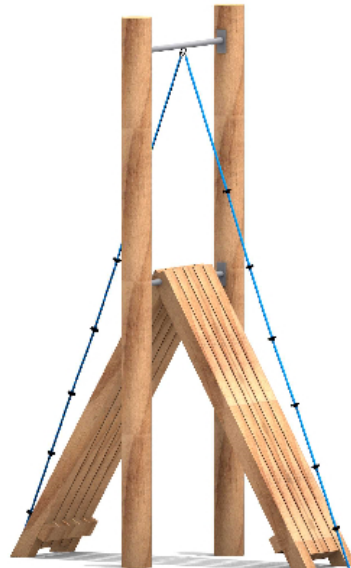

#### Timber Scaling Walls

Capacity **2**  
Activities **2**

Max Fall Height	Fall Space Perimeter	Fall space Area
<b>1.8m</b>	<b>18.8m</b>	<b>22m<sup>2</sup></b>

**Fitness Value**  
**STAMINA; STRENGTH;**  
**CONFIDENCE**  
Upper Body  
Arms  
Shoulders  
Legs