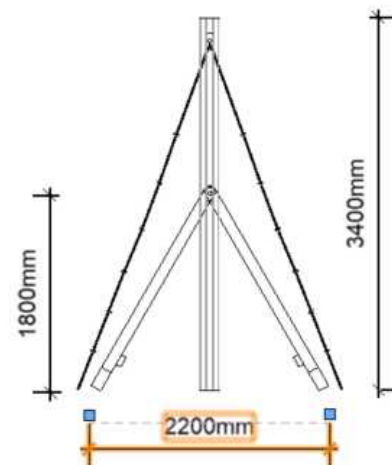

#### Timber Scaling Walls

Capacity **2**  
Activities **2**

Max Fall Height	Fall Space Perimeter	Fall space Area
<b>1.8m</b>	<b>18.8m</b>	<b>22m<sup>2</sup></b>

**Fitness Value**  
**STAMINA; STRENGTH;**  
**CONFIDENCE**  
Upper Body  
Arms  
Shoulders  
Legs