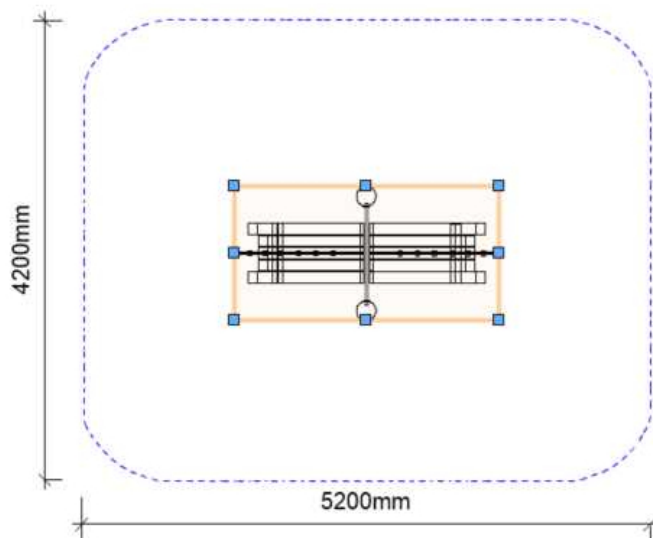

#### Timber Scaling Walls

Capacity **2**  
Activities **2**

Max Fall Height	Fall Space Perimeter	Fall space Area
<b>1.8m</b>	<b>18.8m</b>	<b>22m<sup>2</sup></b>

**Fitness Value**  
**STAMINA; STRENGTH;**  
**CONFIDENCE**  
Upper Body  
Arms  
Shoulders  
Legs