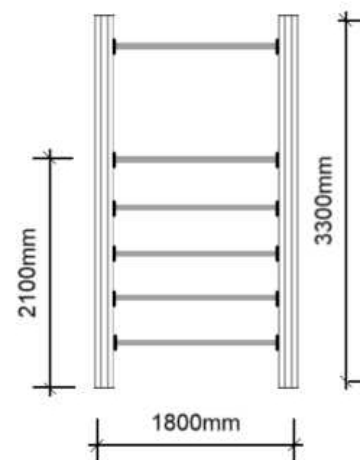

Suitable
14+
Years

Datasheet

Health and Fitness

TVC1500

Timber Vertical Climb

Capacity **1**
Activities **1**

Max Fall Height	Fall Space Perimeter	Fall space Area
2.4m	19.2m	22m²

Fitness Value
STAMINA; STRENGTH;
CONFIDENCE:
Upper Body
Legs
Arms
Shoulders