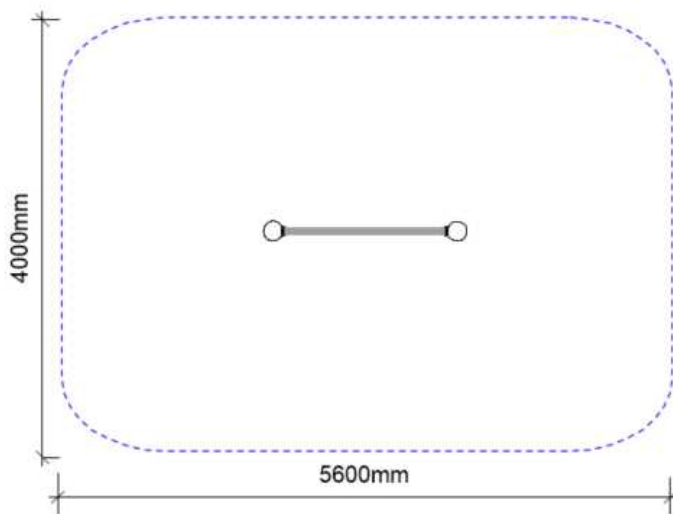

Suitable
14+
Years

Datasheet

Health and Fitness

TVC1500

Timber Vertical Climb

Capacity **1**
Activities **1**

Max Fall Height	Fall Space Perimeter	Fall space Area
2.4m	19.2m	22m²

Fitness Value
STAMINA; STRENGTH;
CONFIDENCE:
Upper Body
Legs
Arms
Shoulders