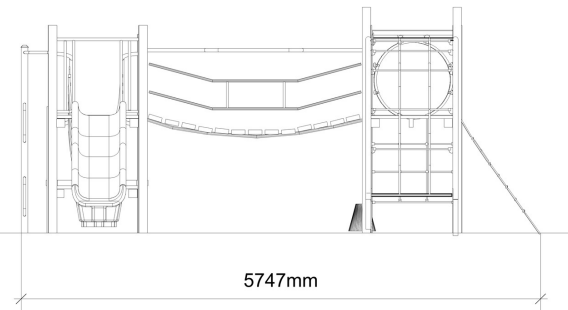

## JUN206

Capacity **40**

Activities **11**

7600mm

5747mm

Junior  
**5-8**  
Years

## JUN206

INSTALL TIME	CUBIC METERAGE - LCL
<b>22hrs</b>	<b>6.8</b>

DECK HEIGHT	1300
DECK HEIGHT + DECK MAT	1300
FALLING SPACE	—

Max Fall Height	Fall Space Perimeter	Fall space Area
<b>2.1m</b>	<b>41m</b>	<b>104m<sup>2</sup></b>