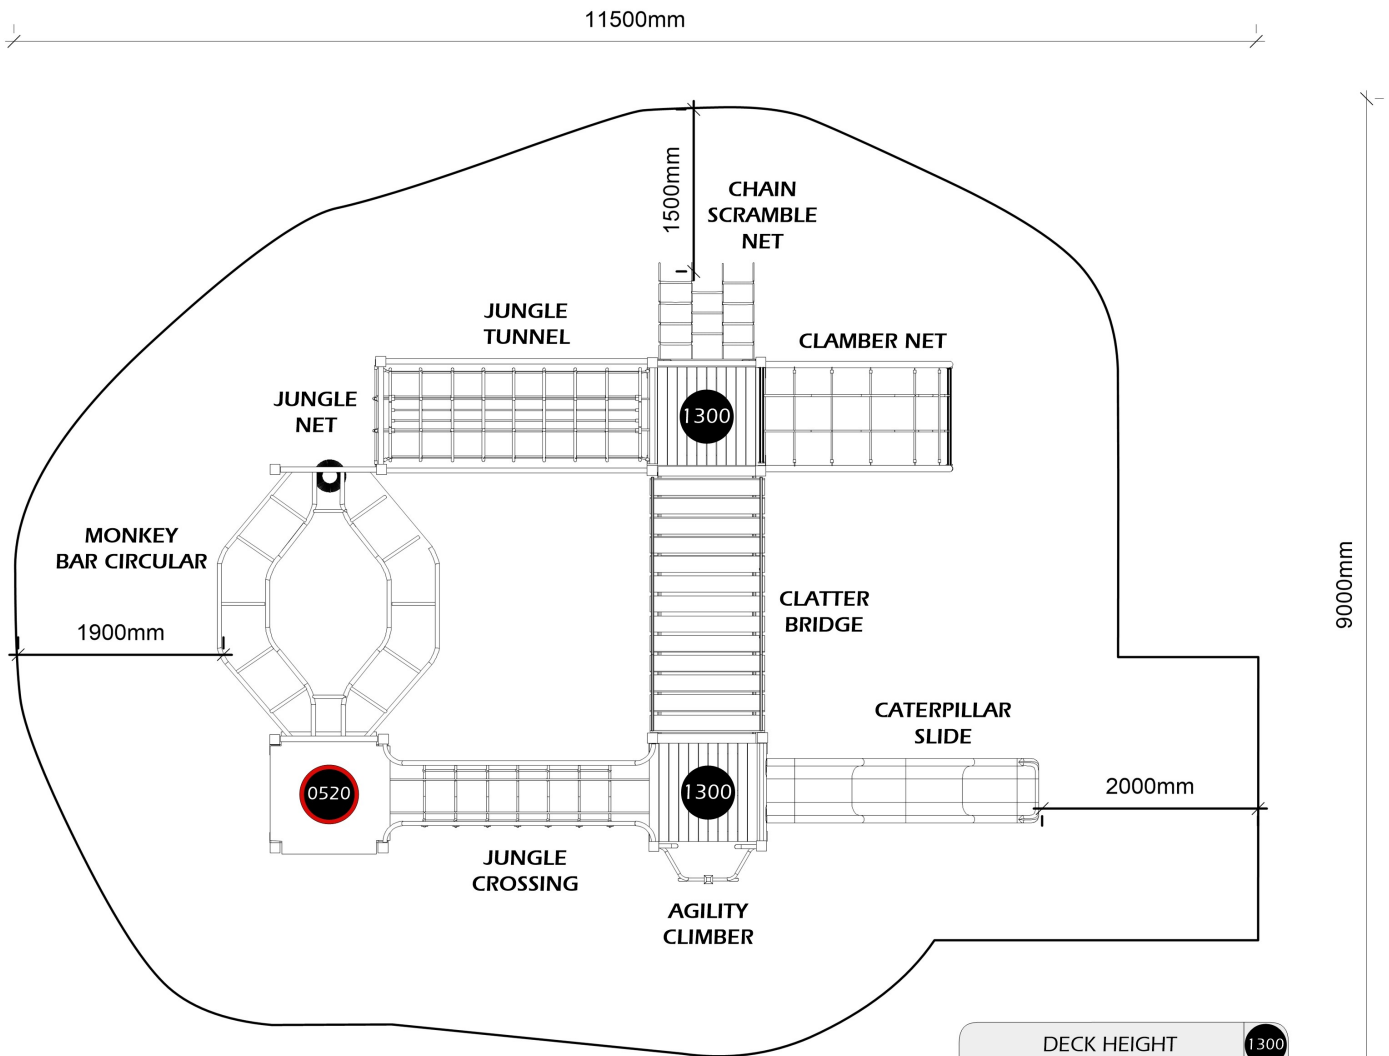

## JUN206

Capacity **40**

Activities **11**

7600mm

5747mm

Junior  
**5-8**  
Years

## JUN206

INSTALL TIME	CUBIC METERAGE - LCL
<b>22hrs</b>	<b>6.8</b>

DECK HEIGHT	1300
DECK HEIGHT + DECK MAT	1300
FALLING SPACE	—

Max Fall Height	Fall Space Perimeter	Fall space Area
<b>2.1m</b>	<b>41m</b>	<b>104m<sup>2</sup></b>