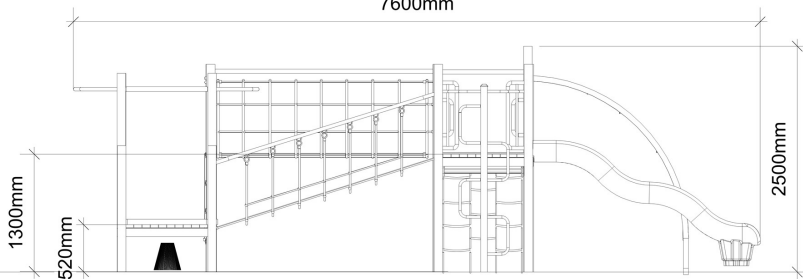

## JUN206

Capacity **40**

Activities **11**

7600mm

5747mm

Junior  
**5-8**  
Years

## JUN206

INSTALL TIME	CUBIC METERAGE - LCL
<b>22hrs</b>	<b>6.8</b>

DECK HEIGHT	1300
DECK HEIGHT + DECK MAT	1300
FALLING SPACE	—

Max Fall Height	Fall Space Perimeter	Fall space Area
<b>2.1m</b>	<b>41m</b>	<b>104m<sup>2</sup></b>