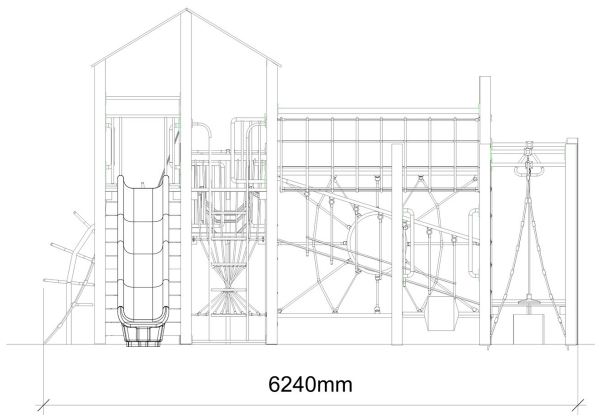

Junior
5-8
Years

Middle
8-10
Years

Datasheet

JUN212

Capacity **80**

Activities **22**