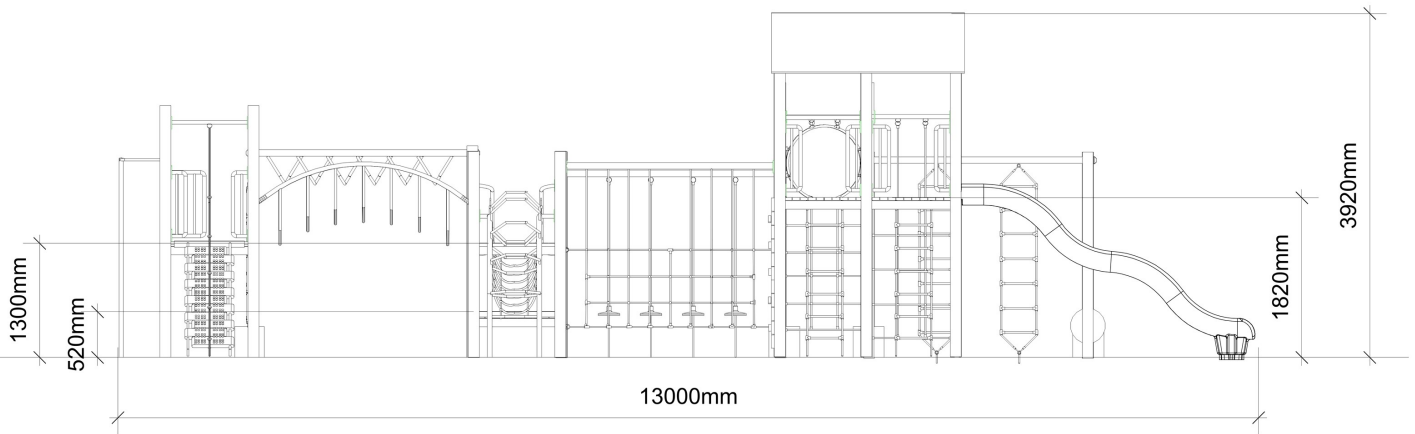

Junior
5-8
Years

Middle
8-10
Years

Datasheet

JUN212

Capacity **80**

Activities **22**