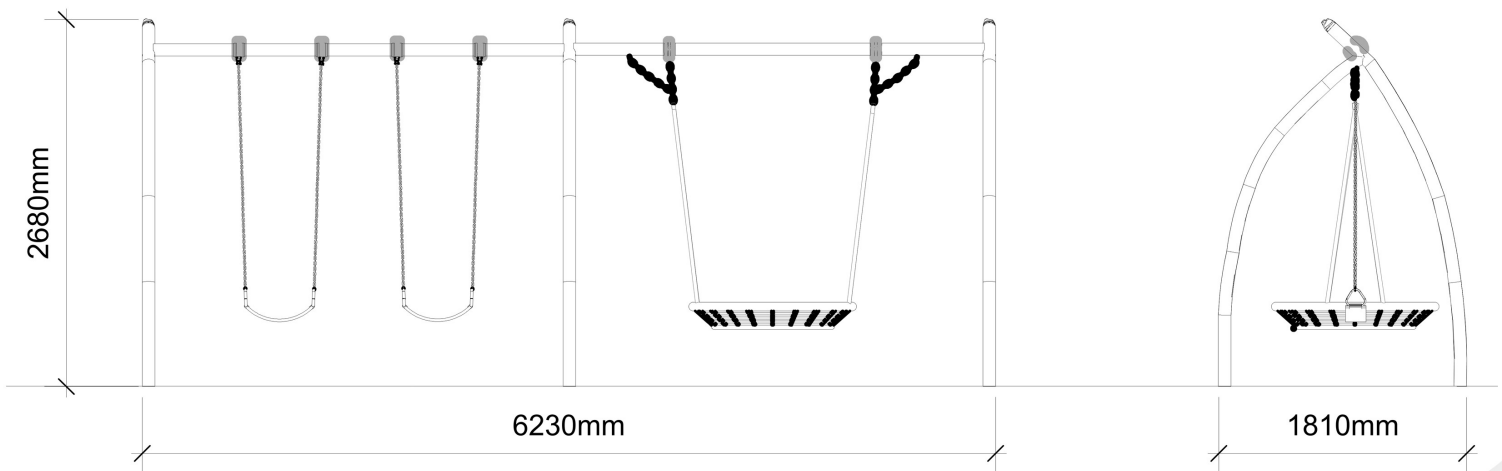

Datasheet

Kryptonite Basket + One Bay

Technical Information

Kryptonite Basket

+ One Bay

INSTALL TIME	CUBIC METERAGE - LCL
6hrs	1.3

Fall Space Perimeter	Fall space Area
29m	49m²

Play Value
Swinging - 3