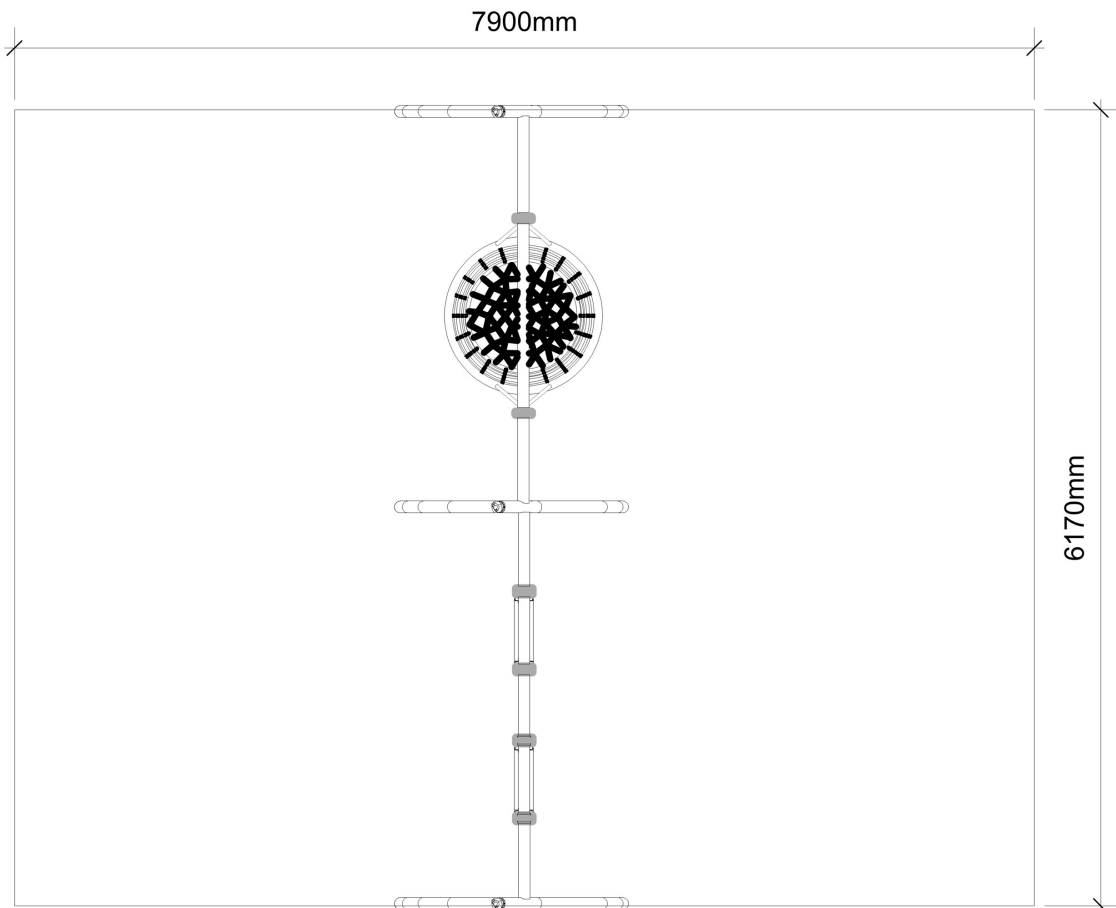

Datasheet

Kryptonite Basket + One Bay

Technical Information

Kryptonite Basket

+ One Bay

INSTALL TIME	CUBIC METERAGE - LCL
6hrs	1.3

Fall Space Perimeter	Fall space Area
29m	49m²

Play Value
Swinging - 3