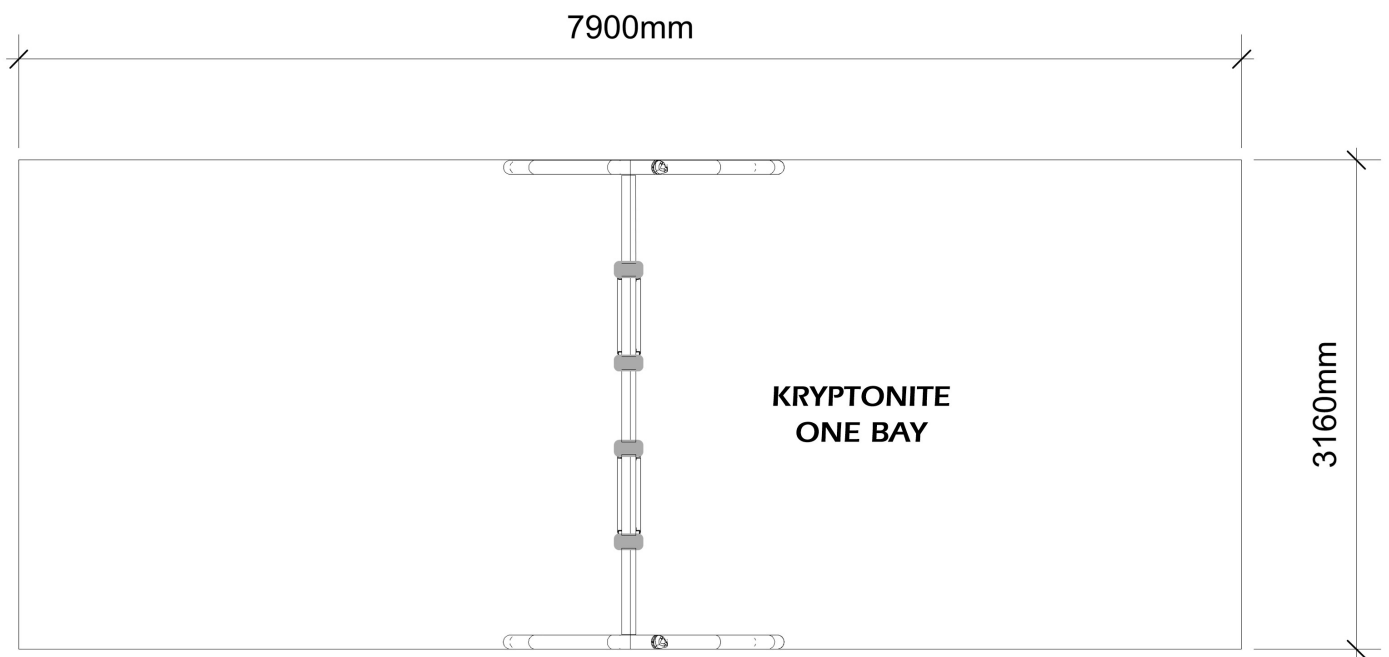

Datasheet

Kryptonite One Bay

Technical Information

Kryptonite One Bay

INSTALL TIME	CUBIC METERAGE - LCL
5hrs	1.1

Fall Space Perimeter	Fall space Area
23m	25m²

Play Value
Swinging - 2

FALLING SPACE	—
---------------	---