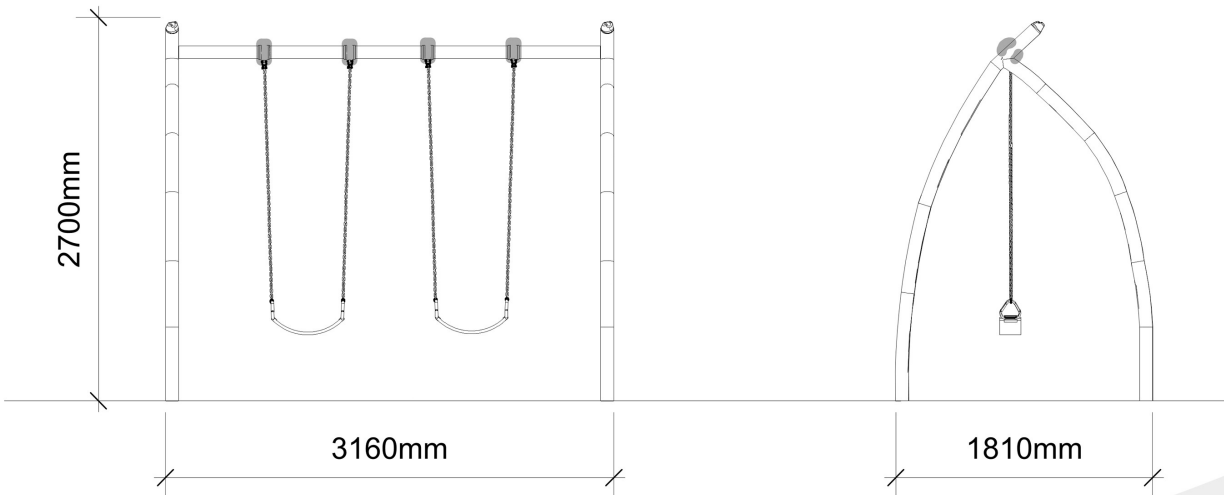

Datasheet

Kryptonite One Bay

Technical Information

Kryptonite One Bay

INSTALL TIME	CUBIC METERAGE - LCL
5hrs	1.1

Fall Space Perimeter	Fall space Area
23m	25m²

Play Value
Swinging - 2

FALLING SPACE	—
---------------	---