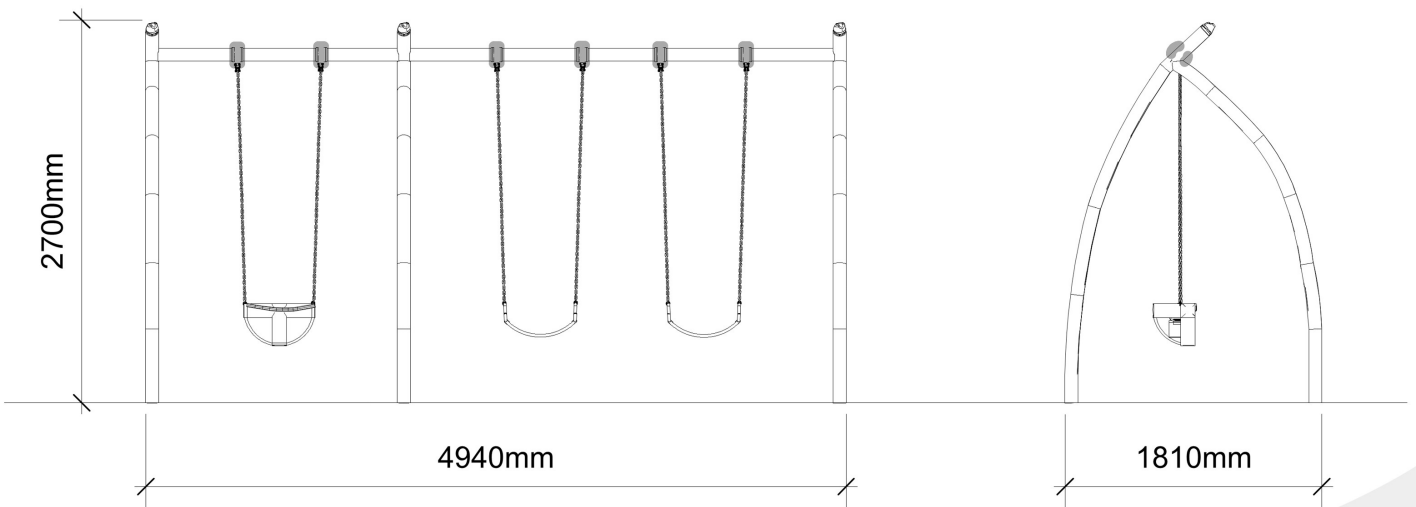

Datasheet

Kryptonite One Bay + Single

Technical Information

Kryptonite One Bay + Single

INSTALL TIME	CUBIC METERAGE - LCL
6hrs	1.1

Fall Space Perimeter	Fall space Area
26m	38m²

Play Value
Swinging - 3

FALLING SPACE
—