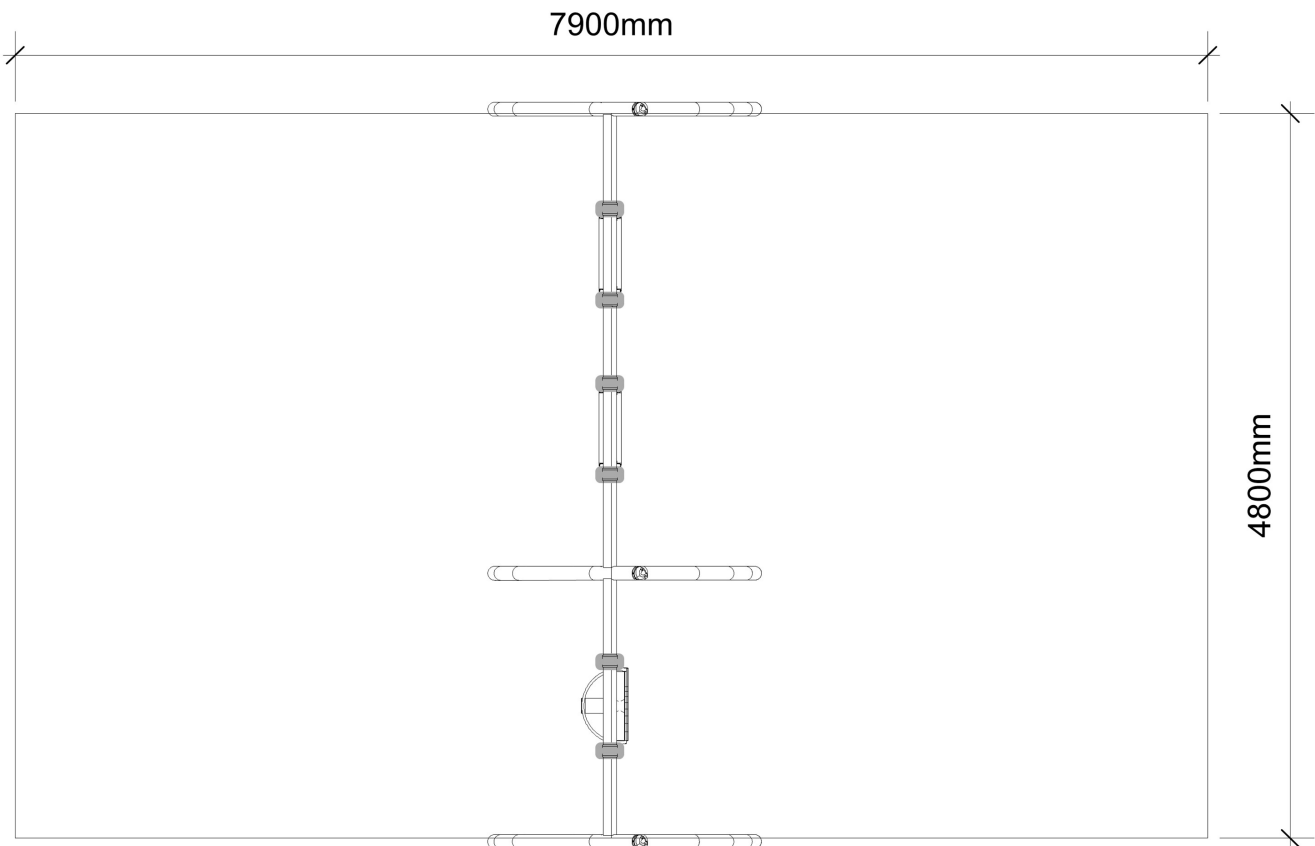

Datasheet

Kryptonite One Bay + Single

Technical Information

Kryptonite One Bay + Single

INSTALL TIME	CUBIC METERAGE - LCL
6hrs	1.1

Fall Space Perimeter	Fall space Area
26m	38m²

Play Value
Swinging - 3

FALLING SPACE
—