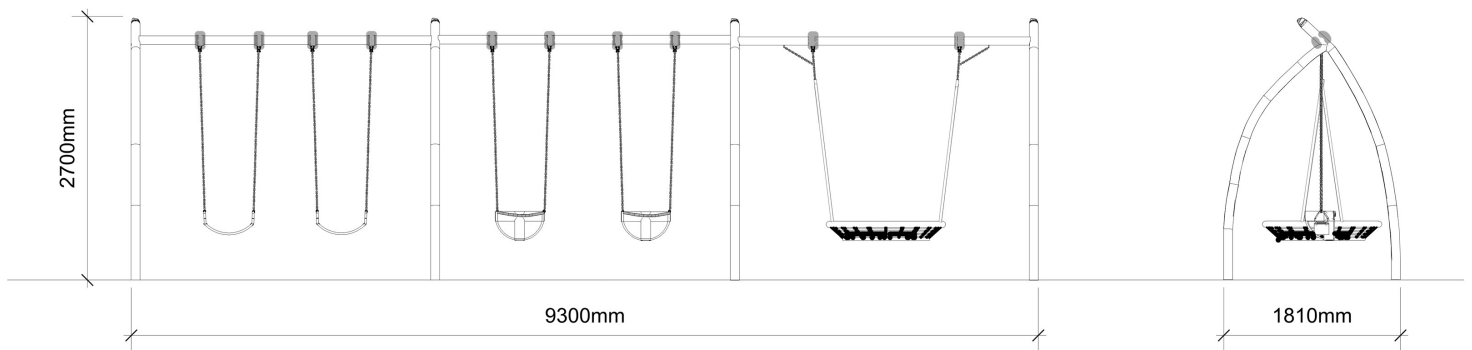

Datasheet

Kryptonite Three Bay

Technical Information

Kryptonite

Three Bay

INSTALL TIME	CUBIC METERAGE - LCL
7hrs	1.5

Fall Space Perimeter	Fall space Area
35m	72m²

Play Value
Swinging - 6