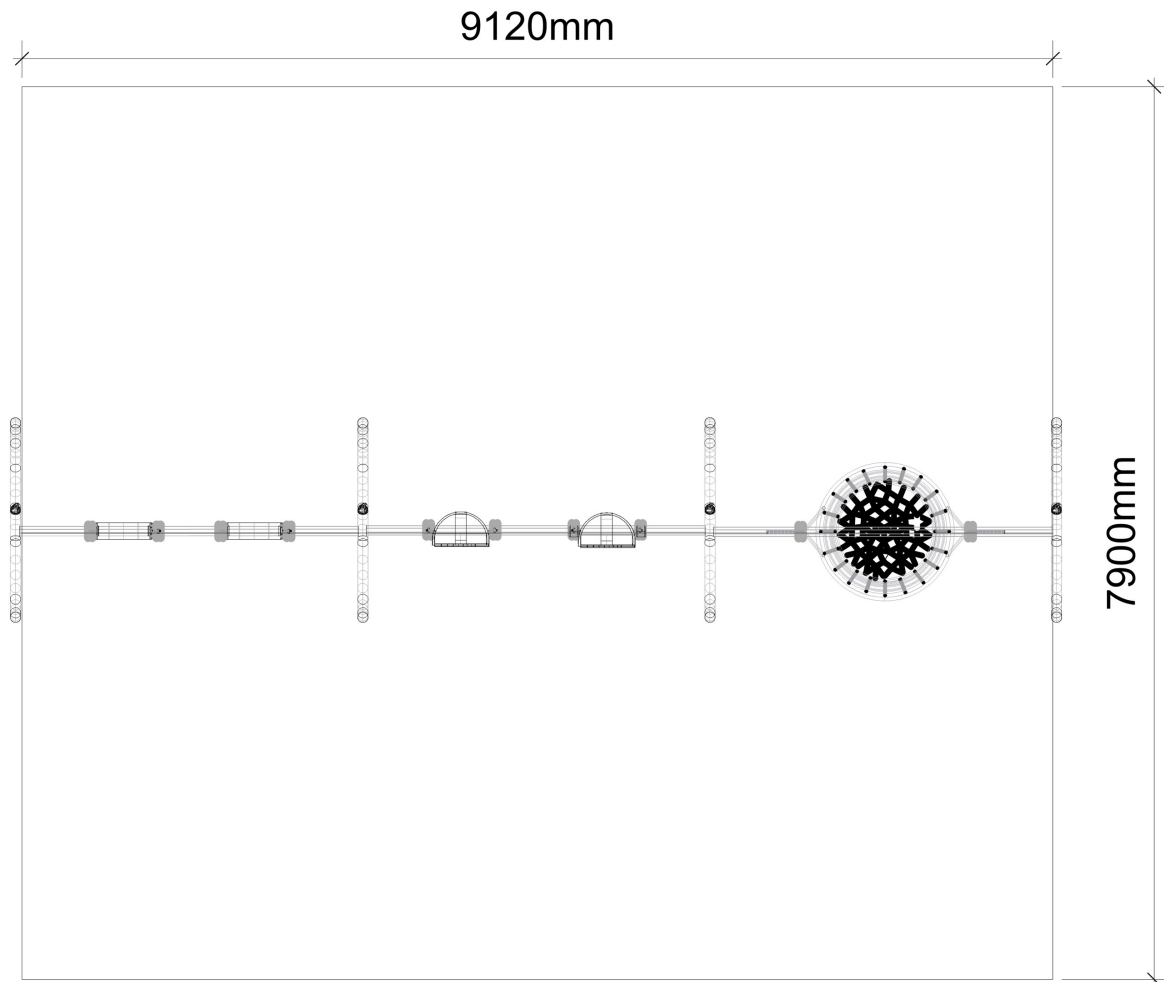

Datasheet

Kryptonite Three Bay

Technical Information

Kryptonite

Three Bay

INSTALL TIME	CUBIC METERAGE - LCL
7hrs	1.5

Fall Space Perimeter	Fall space Area
35m	72m²

Play Value
Swinging - 6