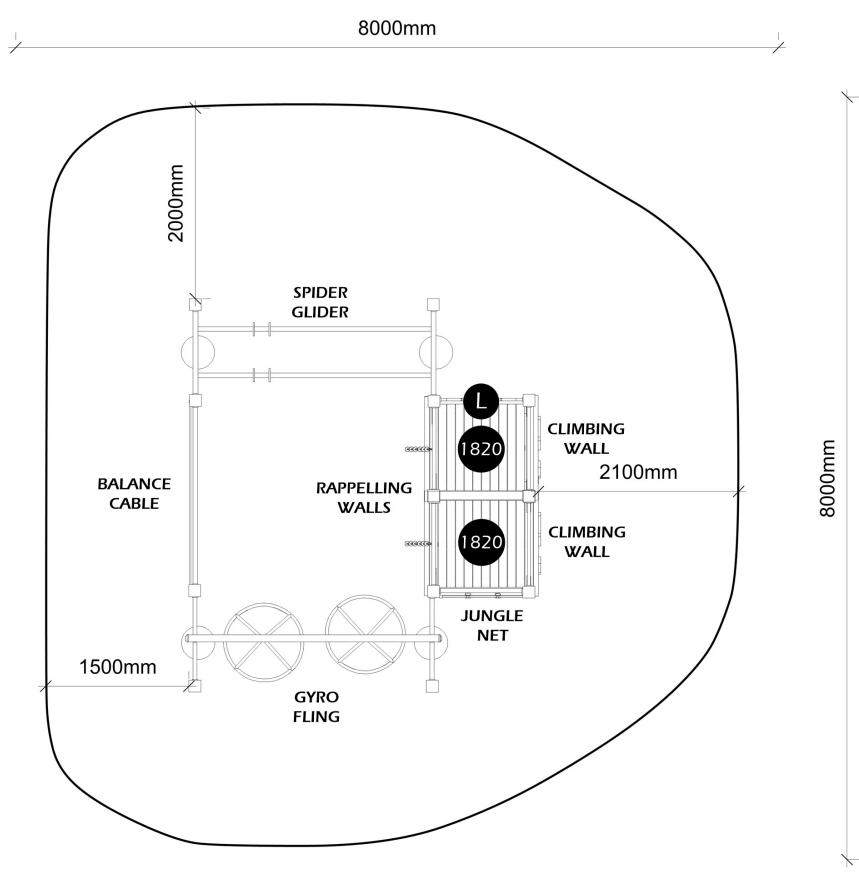

Middle
8-10
Years

Senior
10-12
Years

Datasheet

SEN301

Capacity **25**
Activities **9**

Middle
8-10
Years

Senior
10-12
Years

Technical Information SEN301

INSTALL TIME	CUBIC METERAGE - LCL
14hrs	3

Max Fall Height	Fall Space Perimeter	Fall space Area
2.4m	32m	64m²

DECK HEIGHT	1300
LADDER	L
FALLING SPACE	—

Play Value

Climbing - **6**
Overhead - **2**
Transitional - **1**