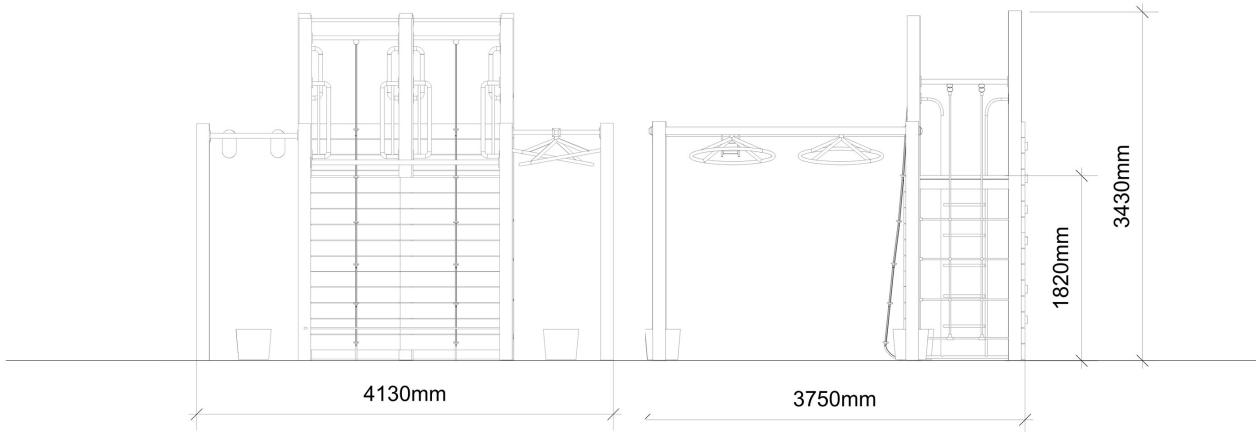

Middle
8-10
Years

Senior
10-12
Years

Datasheet

SEN301

Capacity **25**
Activities **9**

Middle
8-10
Years

Senior
10-12
Years

Technical Information SEN301

INSTALL TIME	CUBIC METERAGE - LCL
14hrs	3

Max Fall Height	Fall Space Perimeter	Fall space Area
2.4m	32m	64m²

DECK HEIGHT	1300
LADDER	L
FALLING SPACE	—

Play Value

Climbing - **6**
Overhead - **2**
Transitional - **1**