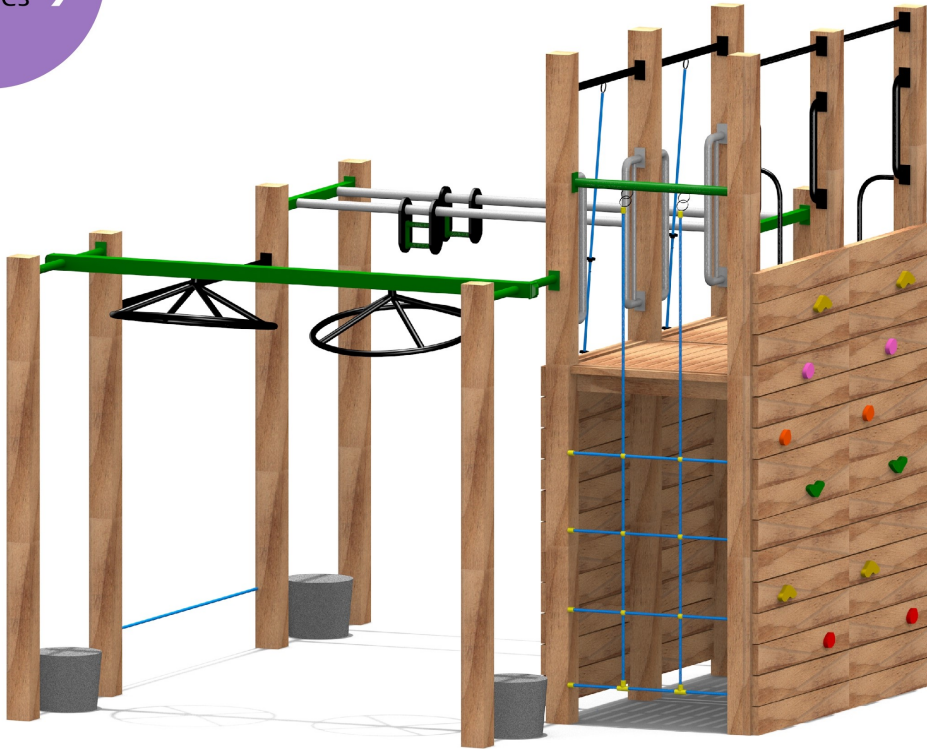

Middle
8-10
Years

Senior
10-12
Years

Datasheet

SEN301

Capacity **25**
Activities **9**

Middle
8-10
Years

Senior
10-12
Years

Technical Information SEN301

INSTALL TIME	CUBIC METERAGE - LCL
14hrs	3

Max Fall Height	Fall Space Perimeter	Fall space Area
2.4m	32m	64m²

DECK HEIGHT	1300
LADDER	L
FALLING SPACE	—

Play Value

Climbing - **6**
Overhead - **2**
Transitional - **1**