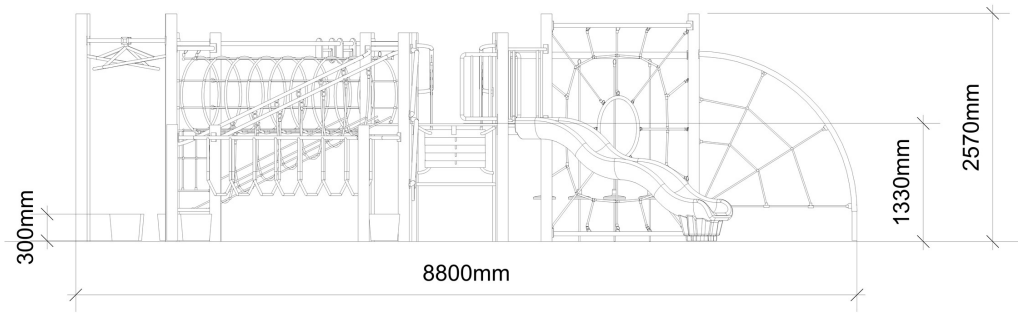

Middle
8-10
Years

Senior
10-12
Years

Datasheet

SEN304

Capacity **45**
Activities **13**

Playco Equipment Limited
P 0800 76 46 76 +64 9 412 2247
F +64 9 412 2248
PO Box 548 Kumeu 0841 Auckland New Zealand
W www.playco.co.nz

Middle
8-10
Years

Senior
10-12
Years

Technical Information

SEN304

INSTALL TIME	CUBIC METERAGE - LCL
22hrs	6.6

Max Fall Height	Fall Space Perimeter	Fall space Area
2.4m	49m	150m²

DECK HEIGHT	1300
METAL STEP	M/S
FALLING SPACE	—