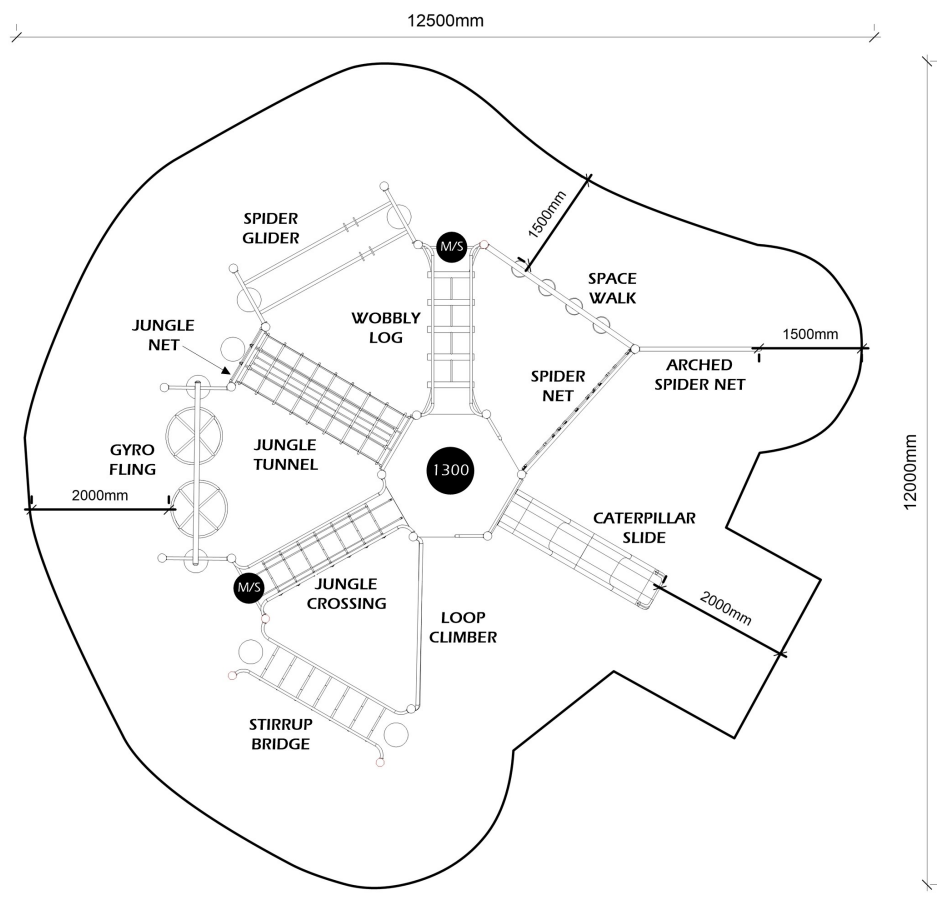

Middle
8-10
Years

Senior
10-12
Years

Datasheet

SEN304

Capacity **45**
Activities **13**

Playco Equipment Limited
P 0800 76 46 76 +64 9 412 2247
F +64 9 412 2248
PO Box 548 Kumeu 0841 Auckland New Zealand
W www.playco.co.nz

Middle
8-10
Years

Senior
10-12
Years

Technical Information

SEN304

INSTALL TIME	CUBIC METERAGE - LCL
22hrs	6.6

Max Fall Height	Fall Space Perimeter	Fall space Area
2.4m	49m	150m²

DECK HEIGHT	1300
METAL STEP	M/S
FALLING SPACE	—

Play Value

- Climbing - **3**
- Sliding - **1**
- Overhead - **2**
- Transitional - **6**