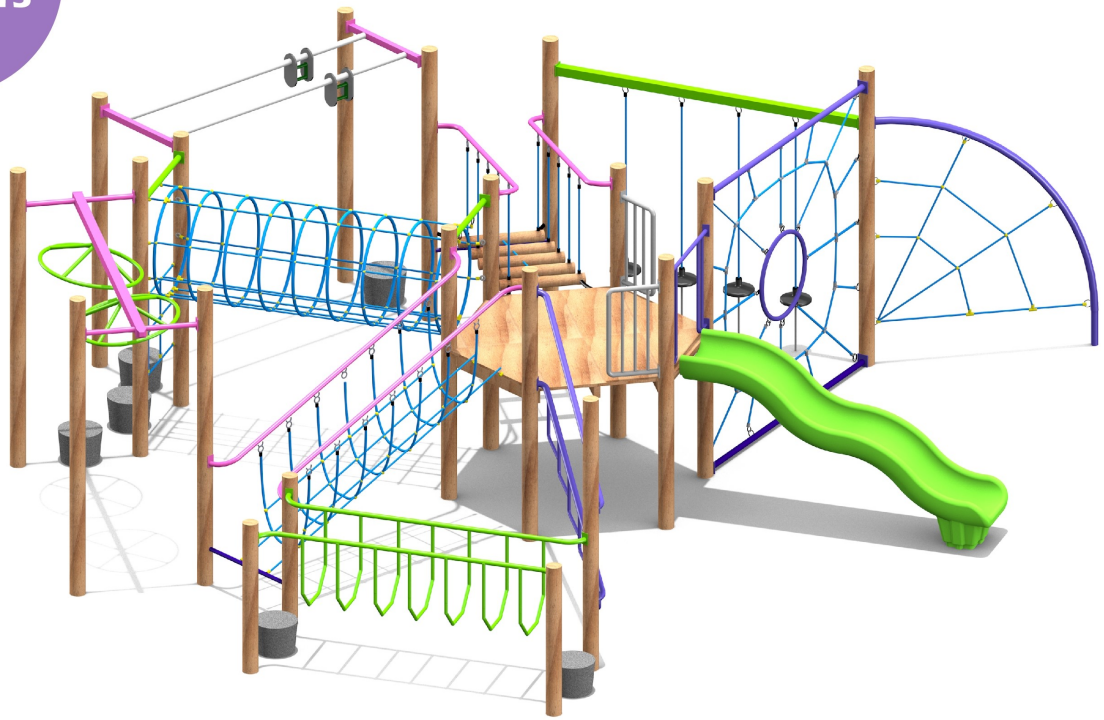

Middle
8-10
Years

Senior
10-12
Years

Datasheet

SEN304

Capacity **45**
Activities **13**

Playco Equipment Limited
P 0800 76 46 76 +64 9 412 2247
F +64 9 412 2248
PO Box 548 Kumeu 0841 Auckland New Zealand
W www.playco.co.nz

Middle
8-10
Years

Senior
10-12
Years

Technical Information

SEN304

INSTALL TIME	CUBIC METERAGE - LCL
22hrs	6.6

Max Fall Height	Fall Space Perimeter	Fall space Area
2.4m	49m	150m²

DECK HEIGHT	1300
METAL STEP	M/S
FALLING SPACE	—

Play Value

- Climbing - **3**
- Sliding - **1**
- Overhead - **2**
- Transitional - **6**