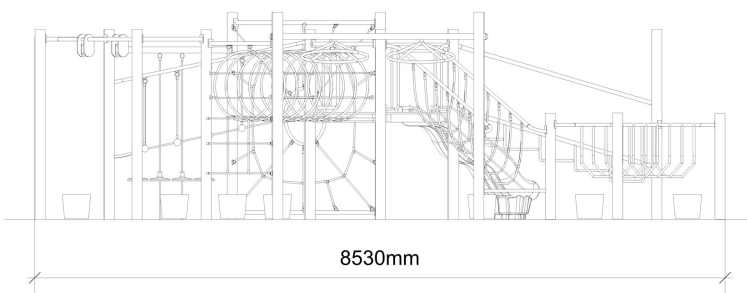

Middle
8-10
Years

Senior
10-12
Years

Datasheet

SEN304

Capacity **45**
Activities **13**

Playco Equipment Limited
P 0800 76 46 76 +64 9 412 2247
F +64 9 412 2248
PO Box 548 Kumeu 0841 Auckland New Zealand
W www.playco.co.nz

Middle
8-10
Years

Senior
10-12
Years

Technical Information

SEN304

INSTALL TIME	CUBIC METERAGE - LCL
22hrs	6.6

Max Fall Height	Fall Space Perimeter	Fall space Area
2.4m	49m	150m²

DECK HEIGHT	1300
METAL STEP	M/S
FALLING SPACE	—