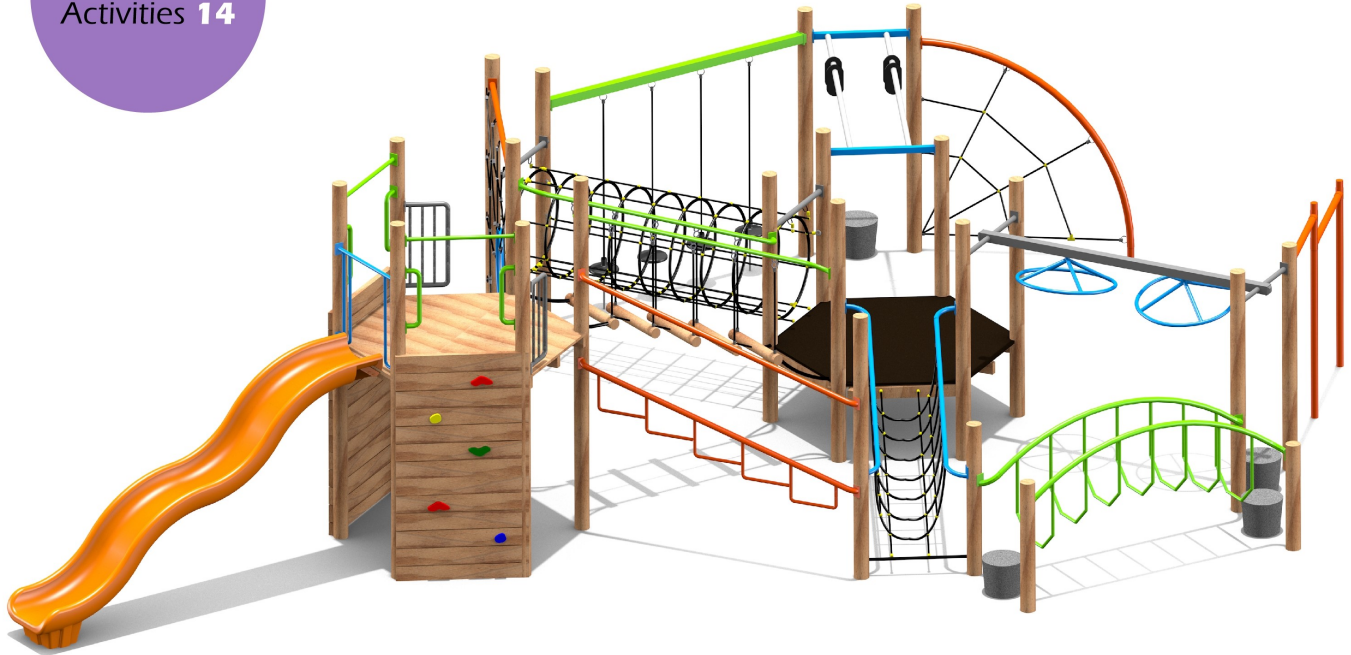

Junior
5-8
Years

Middle
8-10
Years

Senior
10-12
Years

Datasheet

SEN305

Capacity **50**
Activities **14**