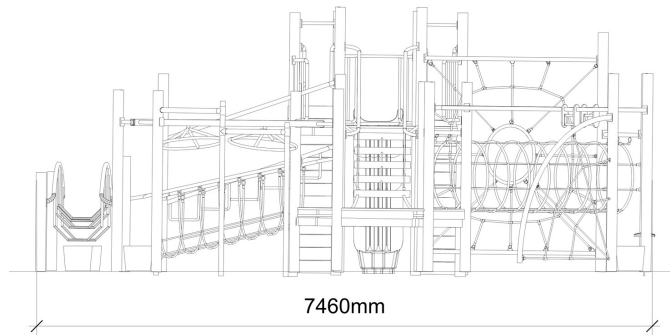

Junior
5-8
Years

Middle
8-10
Years

Senior
10-12
Years

Datasheet

SEN305

Capacity **50**
Activities **14**

Technical Information

SEN305

Junior
5-8
Years

Middle
8-10
Years

Senior
10-12
Years

INSTALL TIME	CUBIC METERAGE - LCL
26hrs	8.9

Max Fall Height	Fall Space Perimeter	Fall space Area
2.9m	55m	184m²

DECK HEIGHT	1300
DECK HEIGHT + DECK MAT	0780
METAL STEP	M/S
FALLING SPACE	—