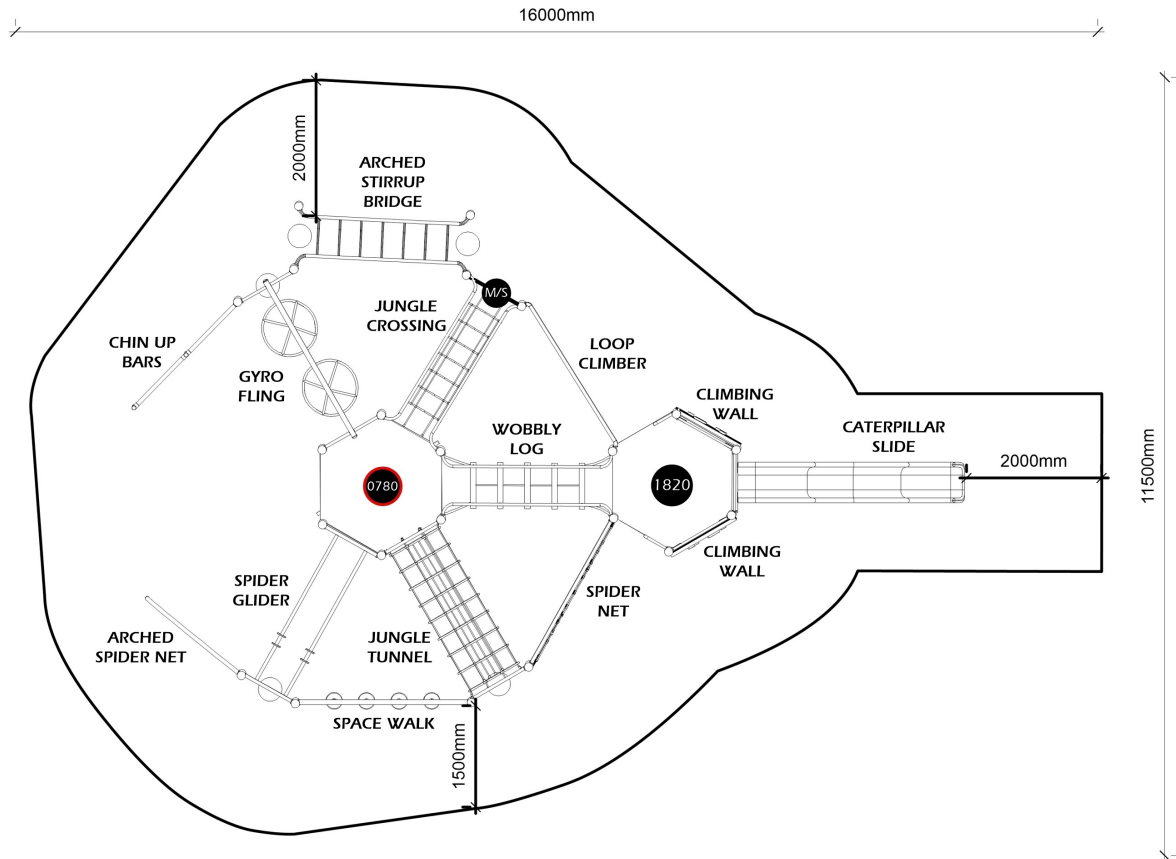

Junior
5-8
Years

Middle
8-10
Years

Senior
10-12
Years

Datasheet

SEN305

Capacity **50**
Activities **14**

Technical Information

SEN305

Junior
5-8
Years

Middle
8-10
Years

Senior
10-12
Years

INSTALL TIME	CUBIC METERAGE - LCL
26hrs	8.9

Max Fall Height	Fall Space Perimeter	Fall space Area
2.9m	55m	184m²

DECK HEIGHT	1300
DECK HEIGHT + DECK MAT	0780
METAL STEP	M/S
FALLING SPACE	—

Play Value

Climbing - **4**
 Sliding - **1**
 Overhead - **2**
 Transitional - **6**
 Fitness - **1**