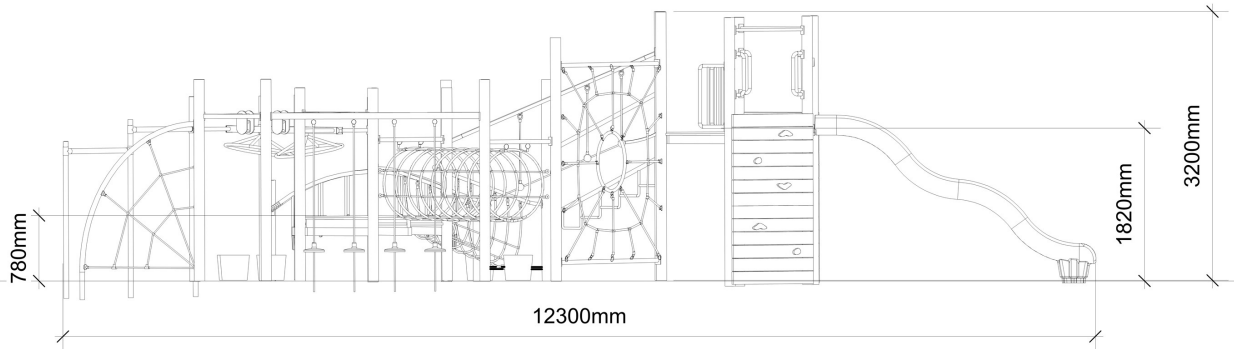

Junior
5-8
Years

Middle
8-10
Years

Senior
10-12
Years

Datasheet

SEN305

Capacity **50**
Activities **14**

Technical Information

SEN305

Junior
5-8
Years

Middle
8-10
Years

Senior
10-12
Years

INSTALL TIME	CUBIC METERAGE - LCL
26hrs	8.9

Max Fall Height	Fall Space Perimeter	Fall space Area
2.9m	55m	184m²

DECK HEIGHT	1300
DECK HEIGHT + DECK MAT	0780
METAL STEP	M/S
FALLING SPACE	—