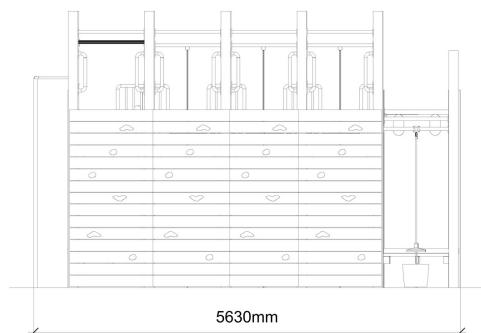

Middle
8-10
Years

Senior
10-12
Years

Datasheet

SEN307

Capacity **70**
Activities **15**

Playco Equipment Limited
P 0800 76 46 76 +64 9 412 2247

F +64 9 412 2248

PO Box 548 Kumeu 0841 Auckland New Zealand

W www.playco.co.nz

Middle
8-10
Years

Senior
10-12
Years

Technical Information SEN307

INSTALL TIME	CUBIC METERAGE - LCL
28hrs	7.2

Max Fall Height	Fall Space Perimeter	Fall space Area
2.9m	47m	133m²

DECK HEIGHT	1300
DECK HEIGHT + DECK MAT	1300
FALLING SPACE	—