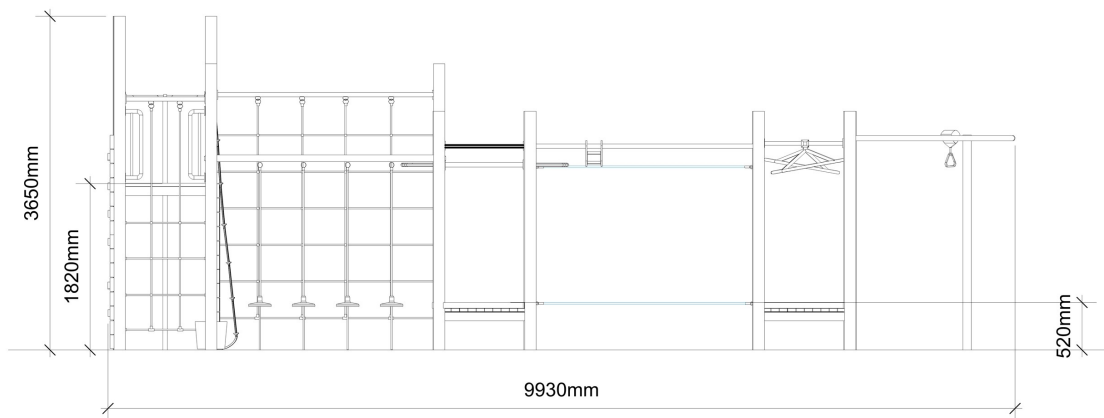

Middle
8-10
Years

Senior
10-12
Years

Datasheet

SEN307

Capacity **70**
Activities **15**

Playco Equipment Limited
P 0800 76 46 76 +64 9 412 2247

F +64 9 412 2248

PO Box 548 Kumeu 0841 Auckland New Zealand

W www.playco.co.nz

Middle
8-10
Years

Senior
10-12
Years

Technical Information SEN307

INSTALL TIME	CUBIC METERAGE - LCL
28hrs	7.2

Max Fall Height	Fall Space Perimeter	Fall space Area
2.9m	47m	133m²

DECK HEIGHT	1300
DECK HEIGHT + DECK MAT	1300
FALLING SPACE	—