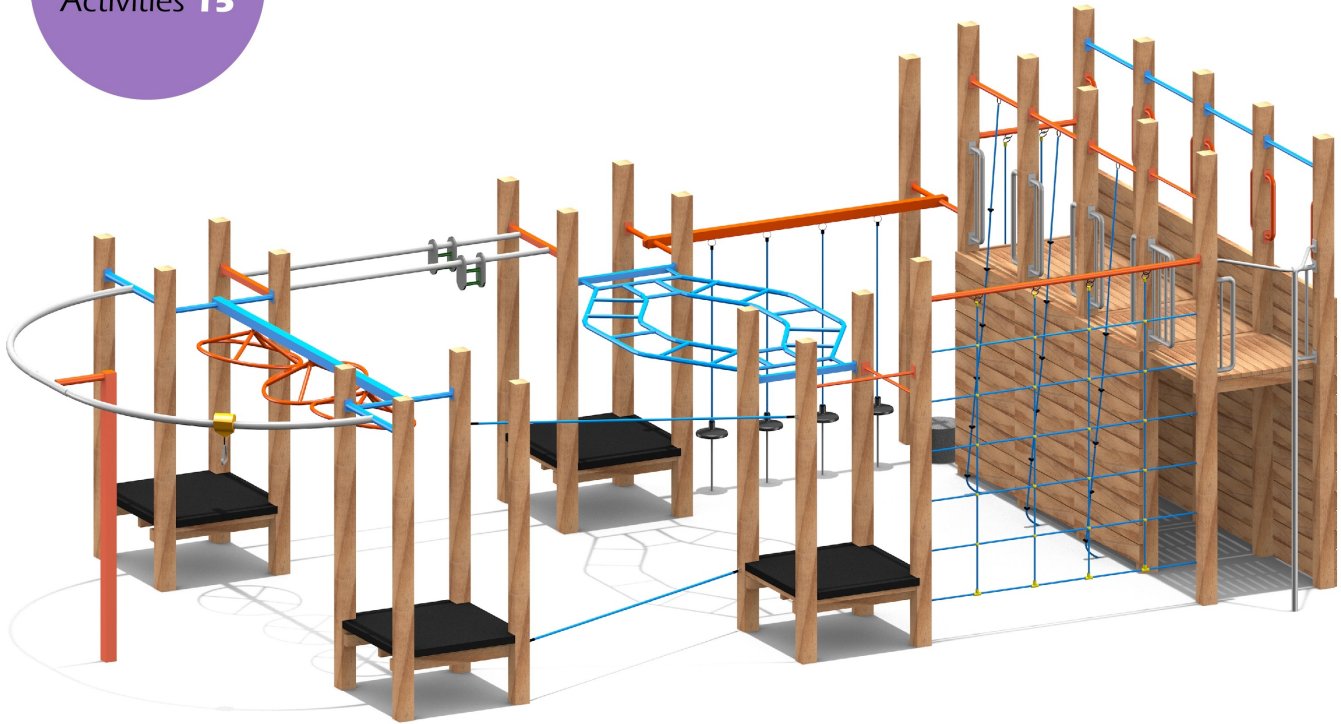

Middle
8-10
Years

Senior
10-12
Years

Datasheet

SEN307

Capacity **70**
Activities **15**

Playco Equipment Limited
P 0800 76 46 76 +64 9 412 2247

F +64 9 412 2248

PO Box 548 Kumeu 0841 Auckland New Zealand

W www.playco.co.nz

Middle
8-10
Years

Senior
10-12
Years

Technical Information SEN307

INSTALL TIME	CUBIC METERAGE - LCL
28hrs	7.2

Max Fall Height	Fall Space Perimeter	Fall space Area
2.9m	47m	133m²

DECK HEIGHT	1300
DECK HEIGHT + DECK MAT	1300
FALLING SPACE	—

Play Value
Climbing - 6
Confidence - 4
Overhead - 4
Transitional - 2