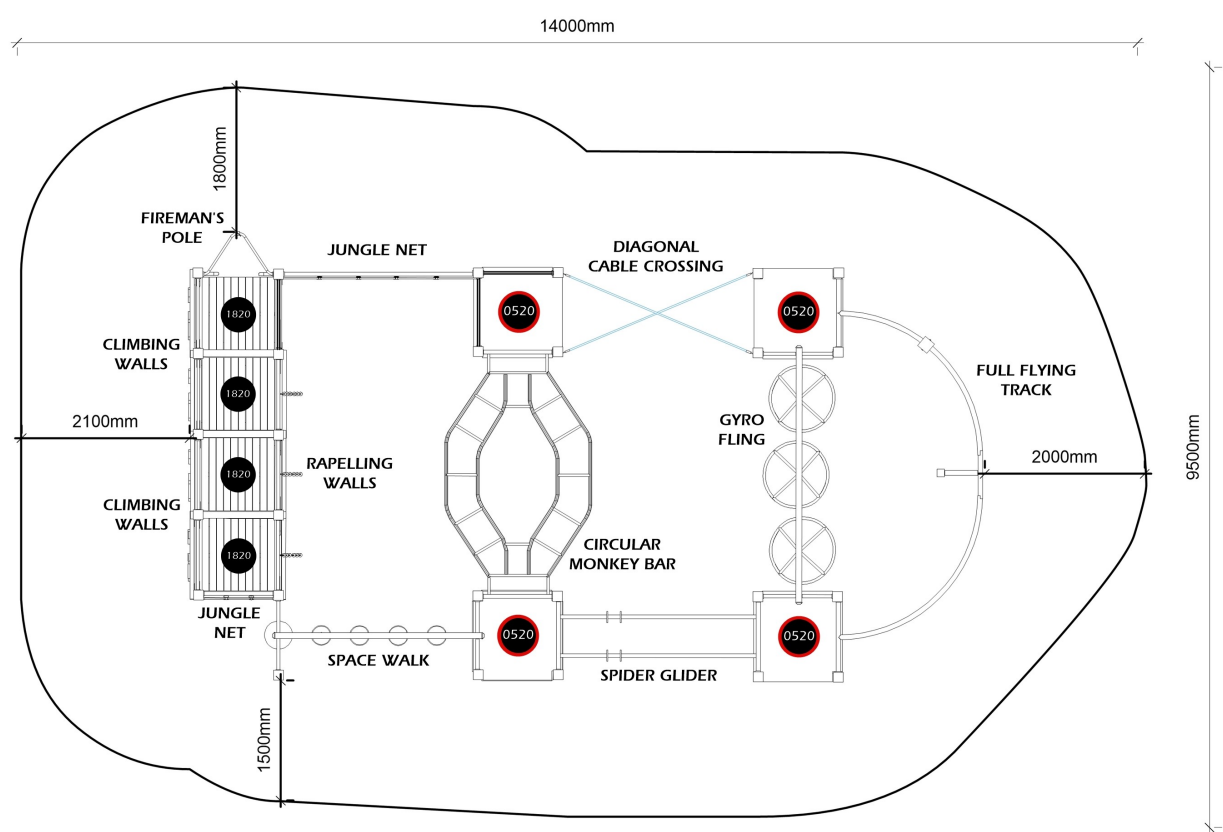

Middle
8-10
Years

Senior
10-12
Years

Datasheet

SEN307

Capacity **70**
Activities **15**

Playco Equipment Limited
P 0800 76 46 76 +64 9 412 2247

F +64 9 412 2248

PO Box 548 Kumeu 0841 Auckland New Zealand

W www.playco.co.nz

Middle
8-10
Years

Senior
10-12
Years

Technical Information SEN307

INSTALL TIME	CUBIC METERAGE - LCL
28hrs	7.2

Max Fall Height	Fall Space Perimeter	Fall space Area
2.9m	47m	133m²

DECK HEIGHT	1300
DECK HEIGHT + DECK MAT	1300
FALLING SPACE	—

Play Value
Climbing - 6
Confidence - 4
Overhead - 4
Transitional - 2