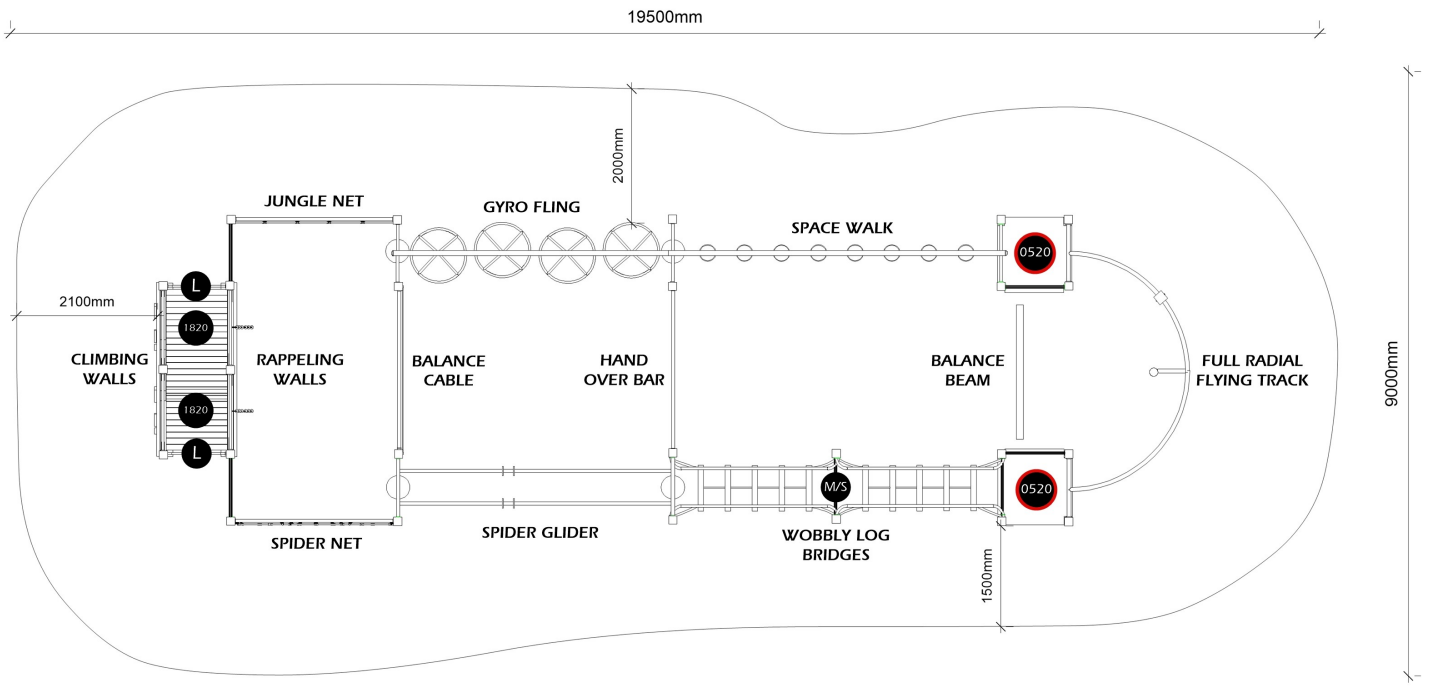

## SEN308

Capacity **70**  
Activities **15**

Middle  
**8-10**  
Years

Senior  
**10-12**  
Years

# Technical Information SEN308

INSTALL TIME	CUBIC METERAGE - LCL
<b>30hrs</b>	<b>8.1</b>

Max Fall Height	Fall Space Perimeter	Fall space Area
<b>2.9m</b>	<b>57m</b>	<b>176m<sup>2</sup></b>

<b>Play Value</b>
Climbing - <b>6</b>
Confidence - <b>2</b>
Overhead - <b>4</b>
Transitional - <b>5</b>

DECK HEIGHT	1300
DECK HEIGHT + DECK MAT	1300
LADDER	L
METAL STEP	M/S
FALLING SPACE	—