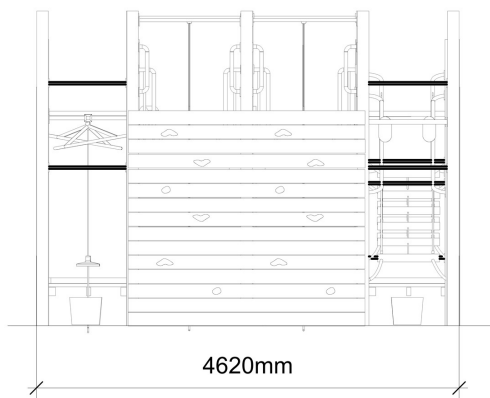

Middle
8-10
Years

Senior
10-12
Years

Datasheet

SEN308

Capacity **70**
Activities **15**