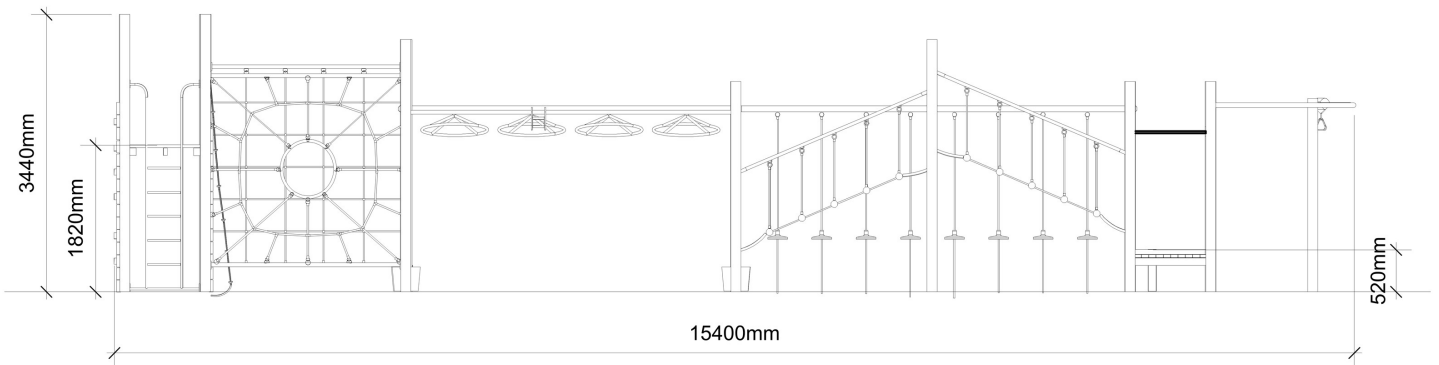

## SEN308

Capacity **70**  
Activities **15**

Middle  
**8-10**  
Years

Senior  
**10-12**  
Years

# Technical Information SEN308

INSTALL TIME	CUBIC METERAGE - LCL
<b>30hrs</b>	<b>8.1</b>

Max Fall Height	Fall Space Perimeter	Fall space Area
<b>2.9m</b>	<b>57m</b>	<b>176m<sup>2</sup></b>

<b>Play Value</b>
Climbing - <b>6</b>
Confidence - <b>2</b>
Overhead - <b>4</b>
Transitional - <b>5</b>

DECK HEIGHT	1300
DECK HEIGHT + DECK MAT	1300
LADDER	L
METAL STEP	M/S
FALLING SPACE	—