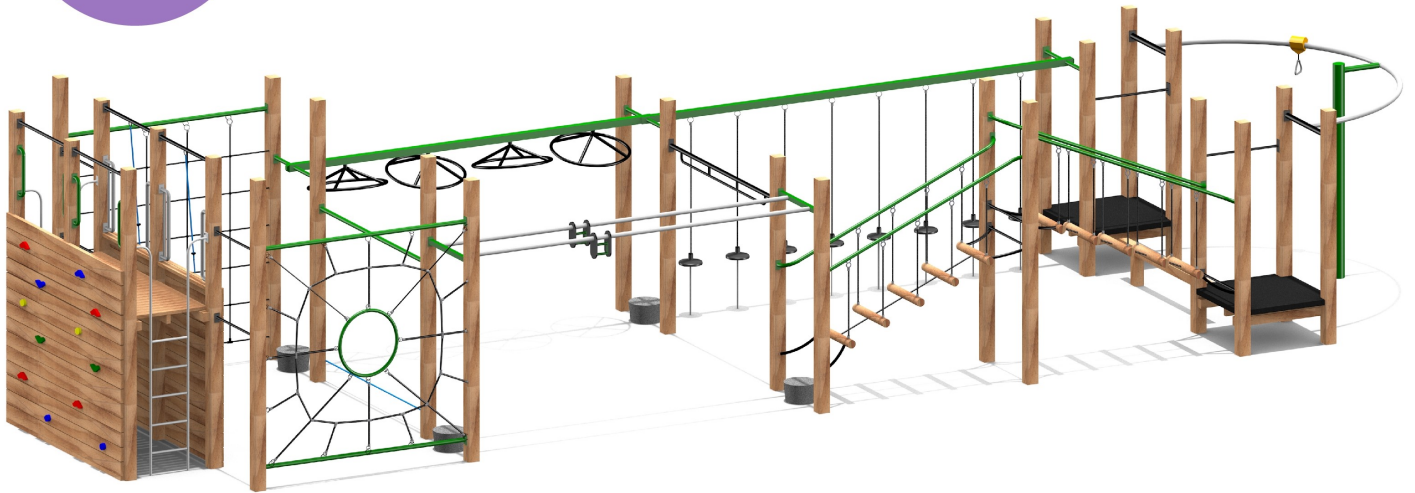

## SEN308

Capacity **70**  
Activities **15**

Middle  
**8-10**  
Years

Senior  
**10-12**  
Years

# Technical Information SEN308

INSTALL TIME	CUBIC METERAGE - LCL
<b>30hrs</b>	<b>8.1</b>

Max Fall Height	Fall Space Perimeter	Fall space Area
<b>2.9m</b>	<b>57m</b>	<b>176m<sup>2</sup></b>

<b>Play Value</b>
Climbing - <b>6</b>
Confidence - <b>2</b>
Overhead - <b>4</b>
Transitional - <b>5</b>

DECK HEIGHT	1300
DECK HEIGHT + DECK MAT	1300
LADDER	L
METAL STEP	M/S
FALLING SPACE	—