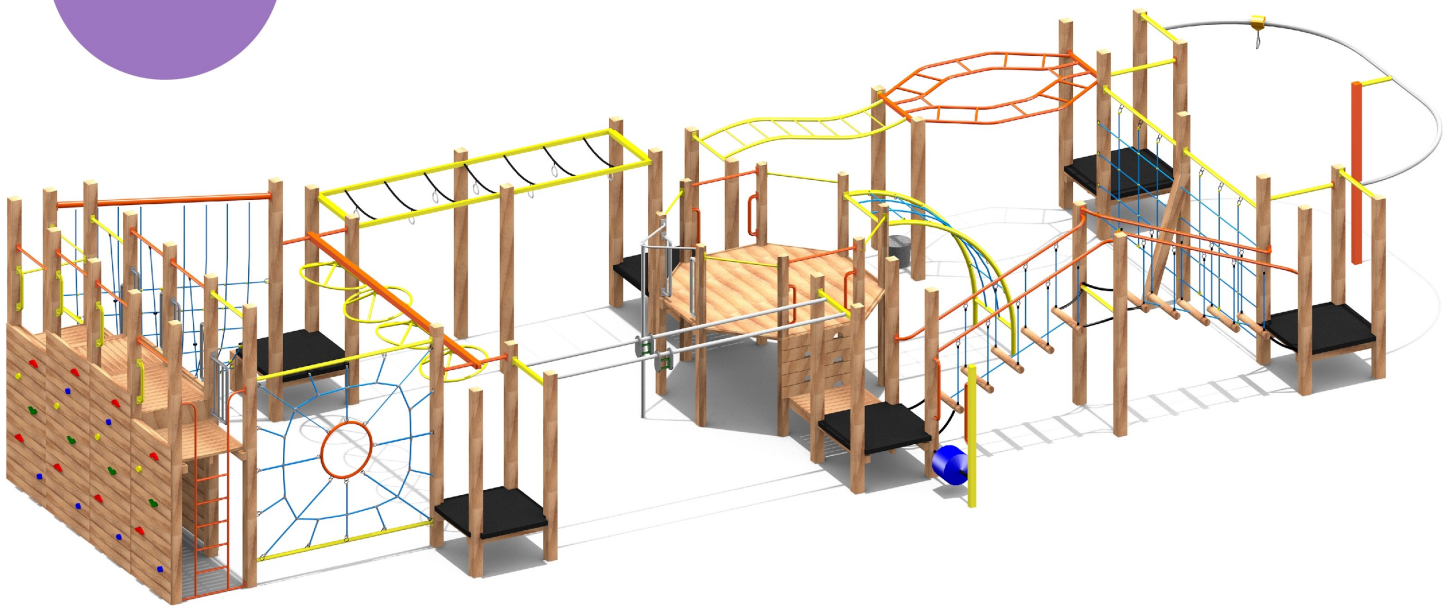

Middle
8-10
Years

Senior
10-12
Years

Datasheet

SEN309

Capacity **130**
Activities **25**

Middle
8-10
Years

Senior
10-12
Years

Technical Information SEN309

INSTALL TIME	CUBIC METERAGE - LCL
50hrs	12.2

Max Fall Height	Fall Space Perimeter	Fall space Area
2.9m	66m	248m²

DECK HEIGHT	1300
DECK HEIGHT + DECK MAT	1300
LADDER	L
METAL STEP	M/S
FALLING SPACE	—

Play Value

- Climbing - **11**
- Confidence - **4**
- Overhead - **6**
- Transitional - **2**
- Fitness - **1**