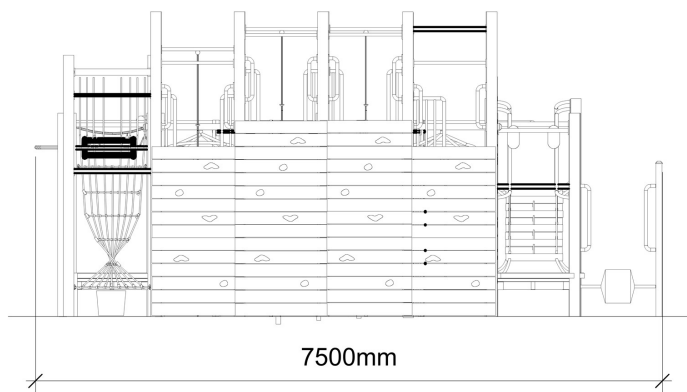

Middle
8-10
Years

Senior
10-12
Years

Datasheet

SEN309

Capacity **130**
Activities **25**

Middle
8-10
Years

Senior
10-12
Years

Technical Information SEN309

INSTALL TIME	CUBIC METERAGE - LCL
50hrs	12.2

Max Fall Height	Fall Space Perimeter	Fall space Area
2.9m	66m	248m²

DECK HEIGHT	1300
DECK HEIGHT + DECK MAT	1300
LADDER	L
METAL STEP	M/S
FALLING SPACE	—

Play Value