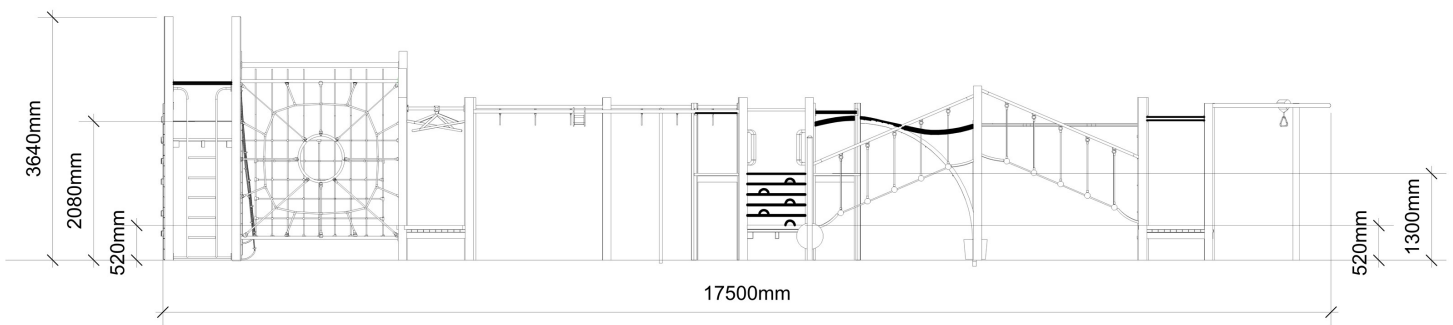

Middle
8-10
Years

Senior
10-12
Years

Datasheet

SEN309

Capacity **130**
Activities **25**

Middle
8-10
Years

Senior
10-12
Years

Technical Information SEN309

INSTALL TIME	CUBIC METERAGE - LCL
50hrs	12.2

Max Fall Height	Fall Space Perimeter	Fall space Area
2.9m	66m	248m²

DECK HEIGHT	1300
DECK HEIGHT + DECK MAT	1300
LADDER	L
METAL STEP	M/S
FALLING SPACE	—

Play Value