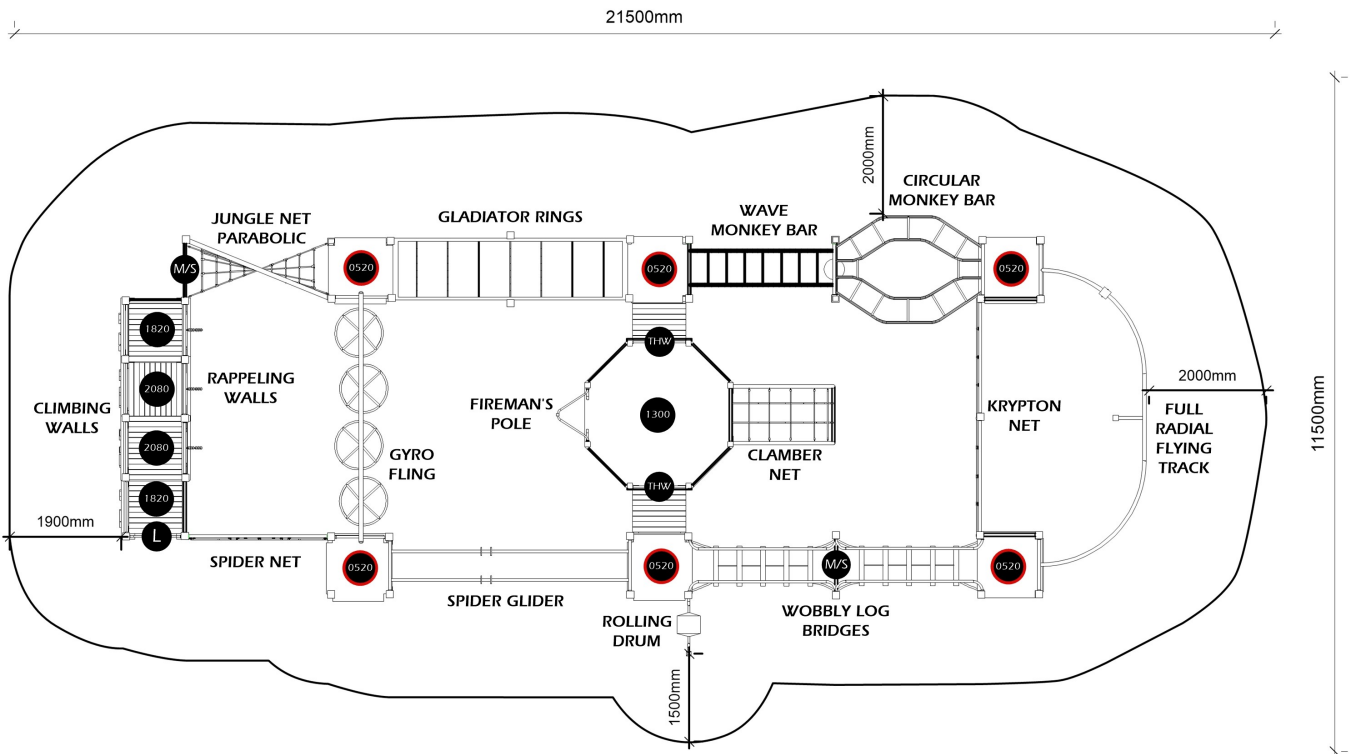

Middle
8-10
Years

Senior
10-12
Years

Datasheet

SEN309

Capacity **130**
Activities **25**

Middle
8-10
Years

Senior
10-12
Years

Technical Information SEN309

INSTALL TIME	CUBIC METERAGE - LCL
50hrs	12.2

Max Fall Height	Fall Space Perimeter	Fall space Area
2.9m	66m	248m²

DECK HEIGHT	1300
DECK HEIGHT + DECK MAT	1300
LADDER	L
METAL STEP	M/S
FALLING SPACE	—

Play Value