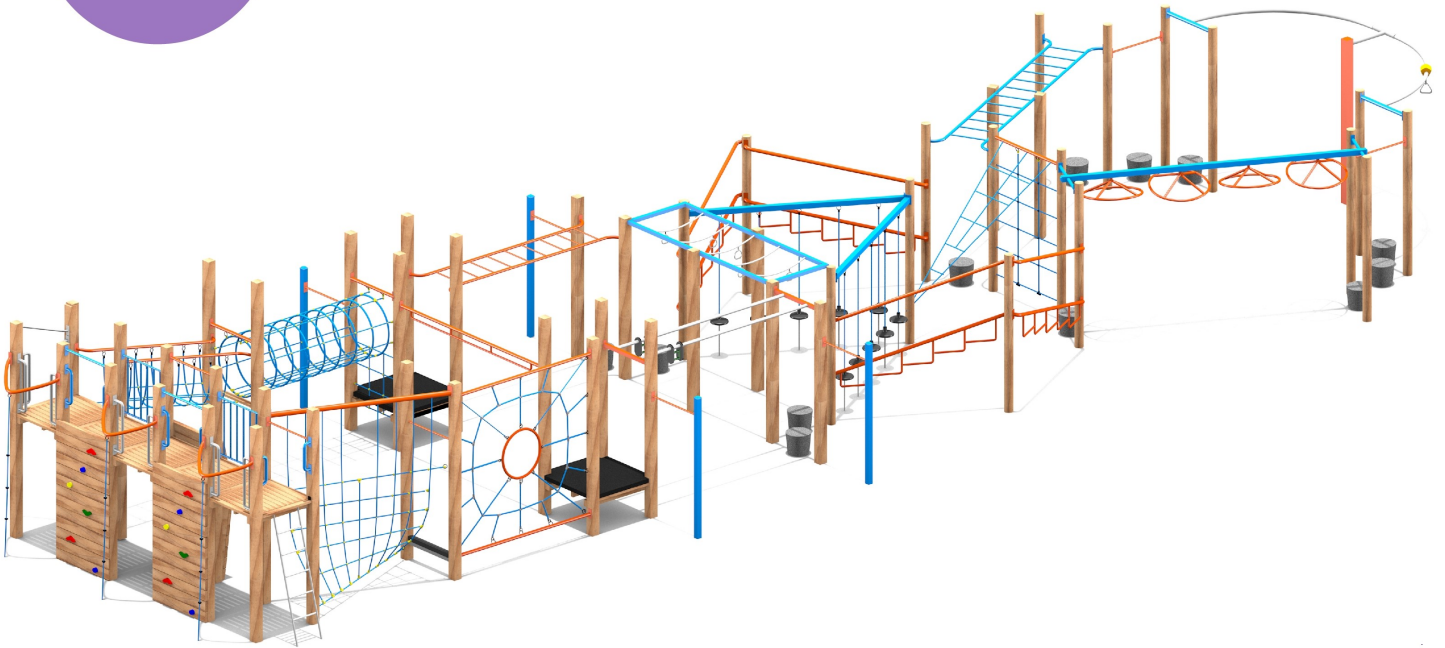

Senior
10-12
Years

Middle
8-10
Years

Datasheet

SEN313

Capacity **115**
Activities **22**

Senior
10-12
Years

Middle
8-10
Years

Technical Information SEN313

INSTALL TIME	CUBIC METERAGE - LCL
58hrs	13

Max Fall Height	Fall Space Perimeter	Fall space Area
2.9m	77m	303m²

Play Value
Climbing - 11
Confidence - 2
Overhead - 7
Transitional - 8
Fitness - 2

DECK HEIGHT	1300
DECK HEIGHT + DECK MAT	0520
TUBULAR INFILL	T
TUBULAR INFILL	RMS
FALLING SPACE	—