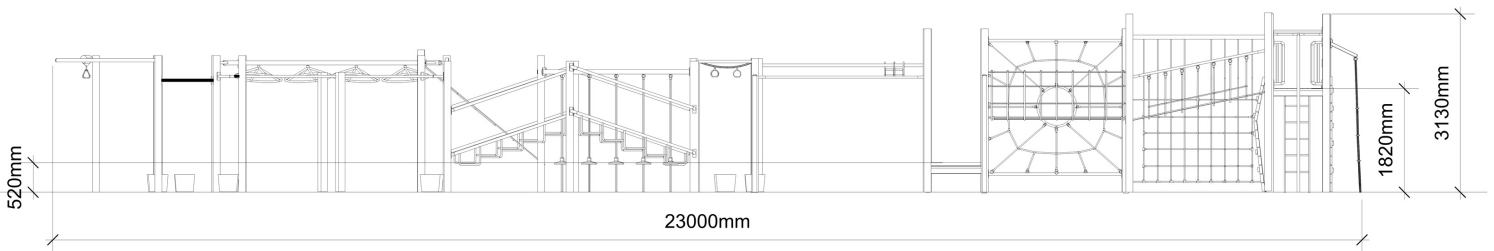

Senior
10-12
Years

Middle
8-10
Years

Datasheet

SEN313

Capacity **115**
Activities **22**

Senior
10-12
Years

Middle
8-10
Years

Technical Information SEN313

INSTALL TIME	CUBIC METERAGE - LCL
58hrs	13

Max Fall Height	Fall Space Perimeter	Fall space Area
2.9m	77m	303m²

Play Value
Climbing - 11
Confidence - 2
Overhead - 7
Transitional - 8
Fitness - 2

DECK HEIGHT	1300
DECK HEIGHT + DECK MAT	0520
TUBULAR INFILL	T
TUBULAR INFILL	RMS
FALLING SPACE	—