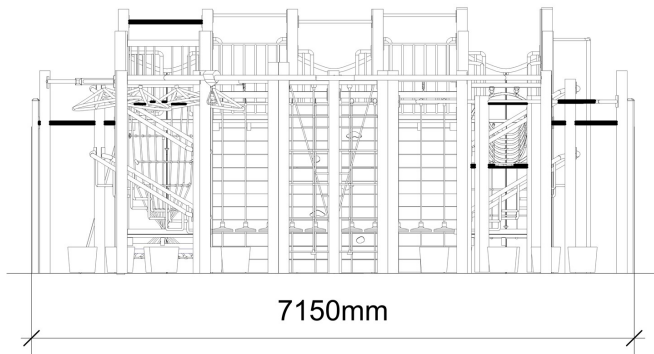

Senior
10-12
Years

Middle
8-10
Years

Datasheet

SEN313

Capacity **115**
Activities **22**

Senior
10-12
Years

Middle
8-10
Years

Technical Information SEN313

INSTALL TIME	CUBIC METERAGE - LCL
58hrs	13

Max Fall Height	Fall Space Perimeter	Fall space Area
2.9m	77m	303m²

Play Value
Climbing - 11
Confidence - 2
Overhead - 7
Transitional - 8
Fitness - 2

DECK HEIGHT	1300
DECK HEIGHT + DECK MAT	0520
TUBULAR INFILL	T
TUBULAR INFILL	RMS
FALLING SPACE	—