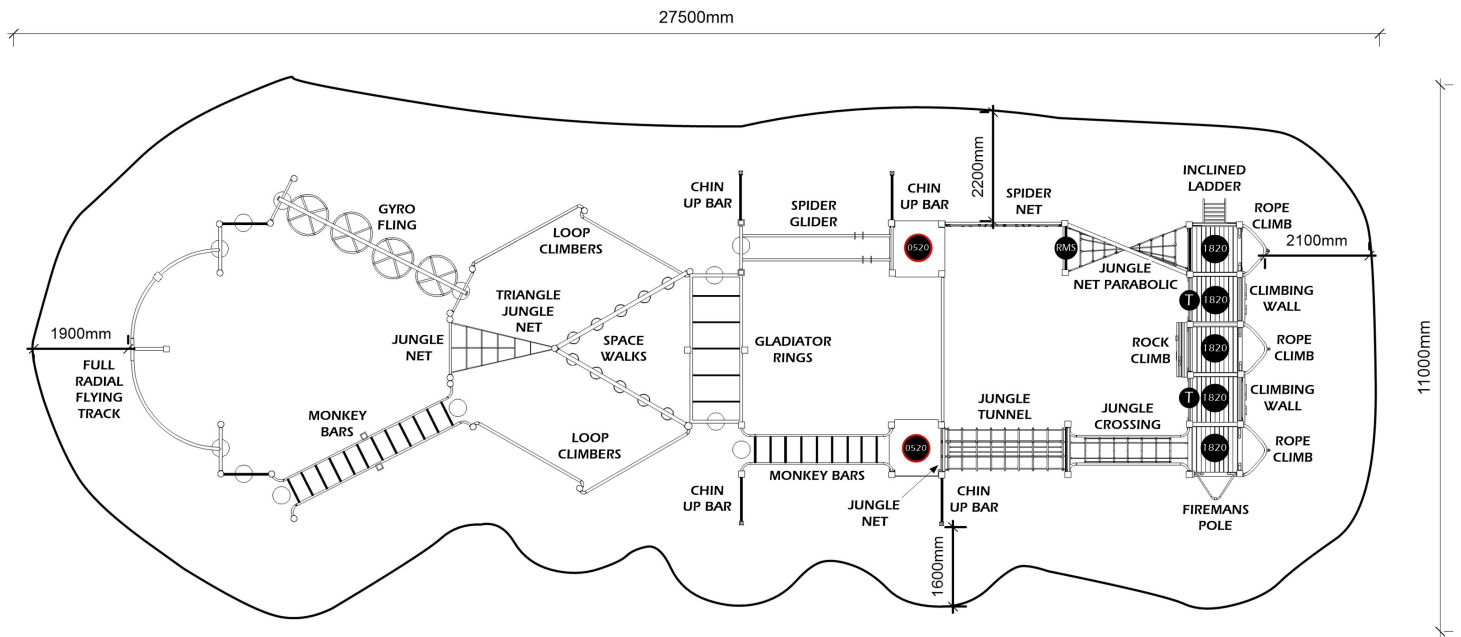

Senior
10-12
Years

Middle
8-10
Years

Datasheet

SEN313

Capacity **115**
Activities **22**

Senior
10-12
Years

Middle
8-10
Years

Technical Information SEN313

INSTALL TIME	CUBIC METERAGE - LCL
58hrs	13

Max Fall Height	Fall Space Perimeter	Fall space Area
2.9m	77m	303m²

Play Value
Climbing - 11
Confidence - 2
Overhead - 7
Transitional - 8
Fitness - 2

DECK HEIGHT	1300
DECK HEIGHT + DECK MAT	0520
TUBULAR INFILL	T
TUBULAR INFILL	RMS
FALLING SPACE	—