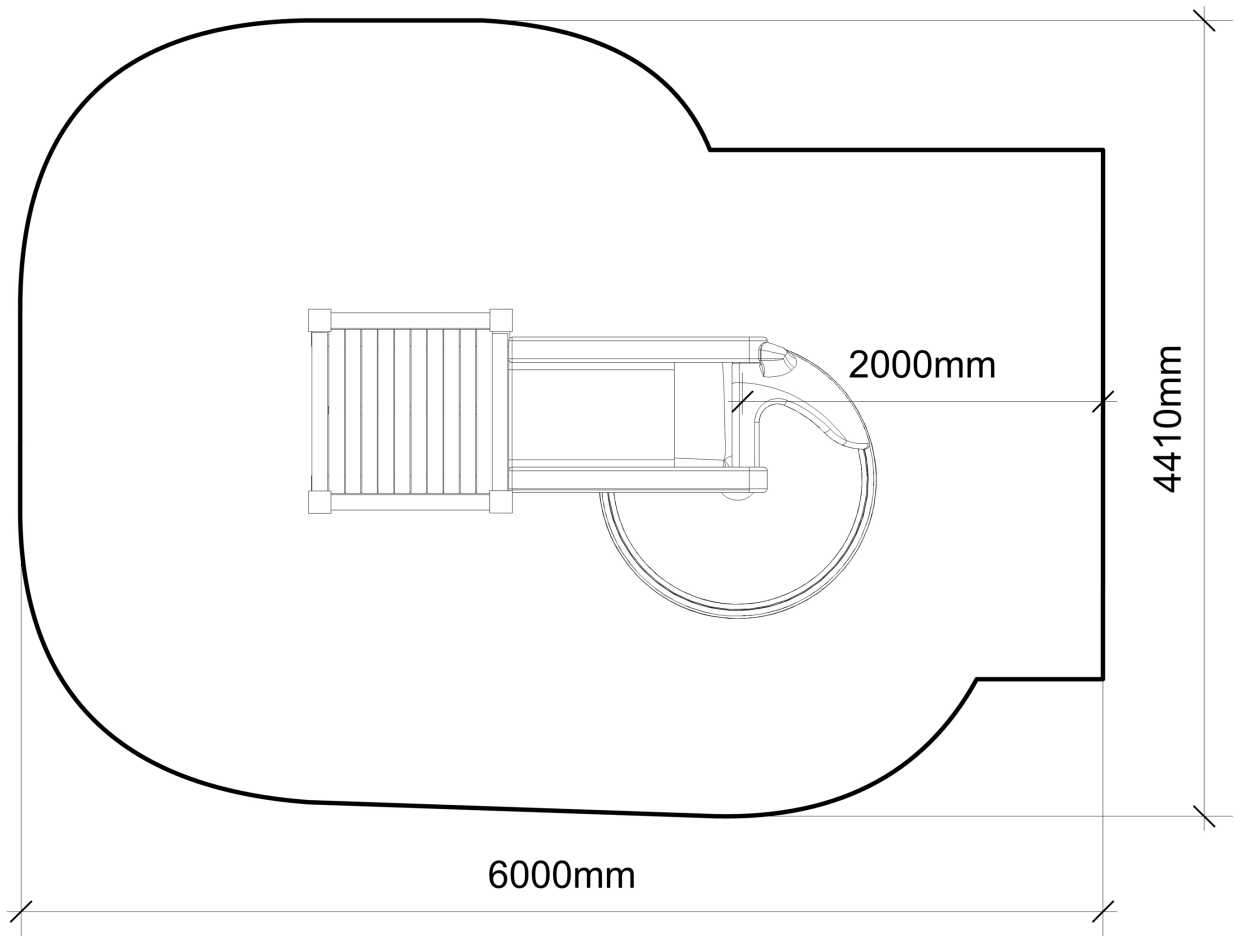

Datasheet

Spiral Slide

1560mm

Technical Information

Spiral Slide

1560mm

INSTALL TIME	CUBIC METERAGE - LCL
7hrs	5.2

Fall Space Perimeter	Fall space Area
21m	27m²

Play Value
Sliding - 1

FALLING SPACE
—