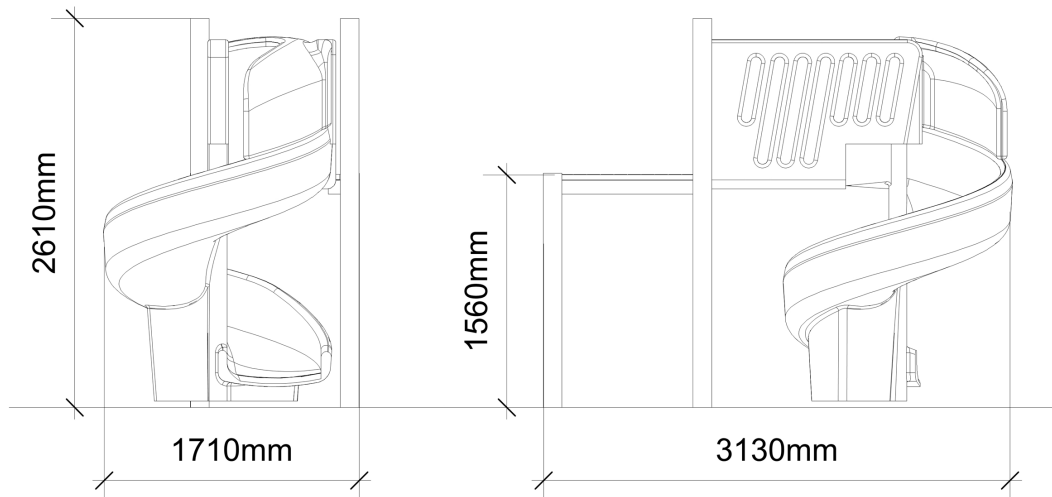

Datasheet

Spiral Slide

1560mm

Technical Information

Spiral Slide

1560mm

INSTALL TIME	CUBIC METERAGE - LCL
7hrs	5.2

Fall Space Perimeter	Fall space Area
21m	27m²

Play Value
Sliding - 1

FALLING SPACE
—