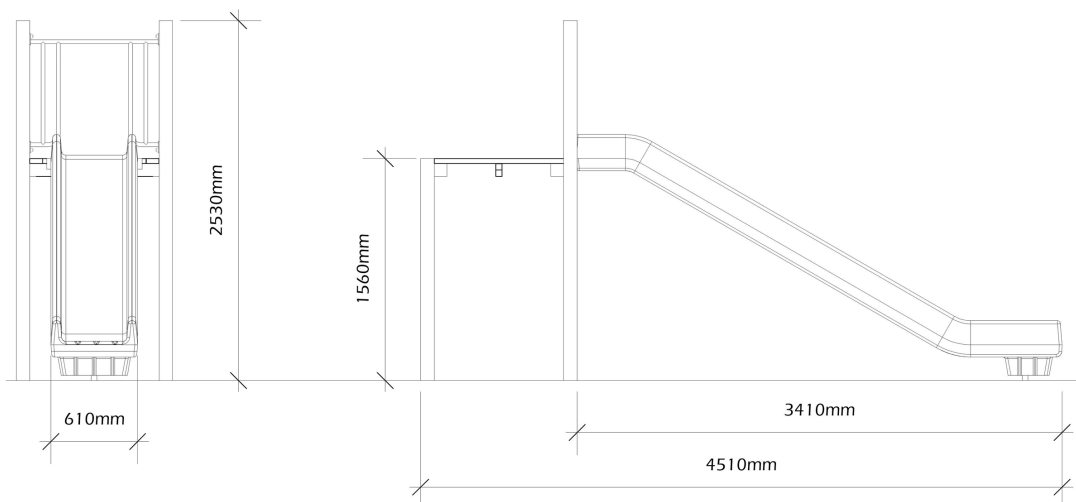

Datasheet

Straight Slide

1560mm

Technical Information

Straight Slide

1560mm

INSTALL TIME	CUBIC METERAGE - LCL
5hrs	1.5

Fall Space Perimeter	Fall space Area
25m	36m²

Play Value
Sliding - 1

FALLING SPACE
—