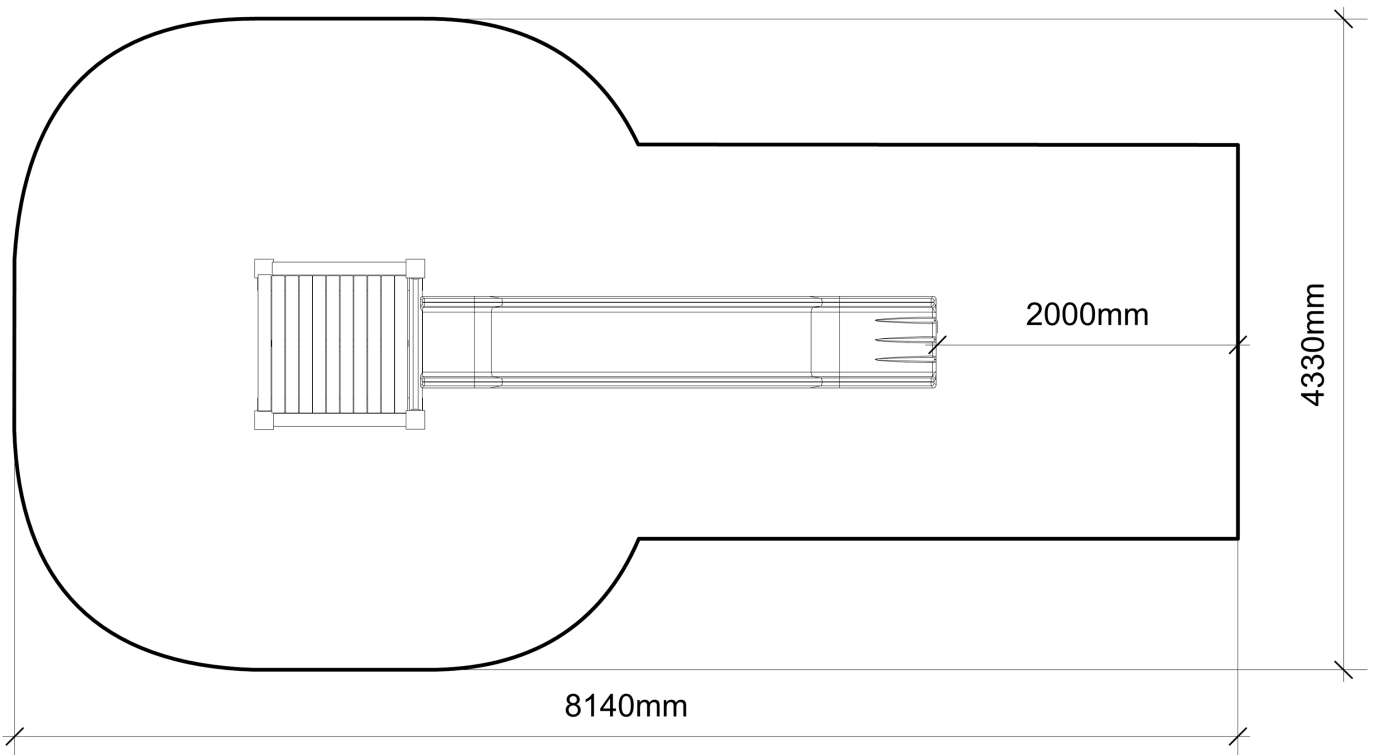

Datasheet

Straight Slide

1560mm

Technical Information

Straight Slide

1560mm

INSTALL TIME	CUBIC METERAGE - LCL
5hrs	1.5

Fall Space Perimeter	Fall space Area
25m	36m²

Play Value
Sliding - 1

FALLING SPACE
—