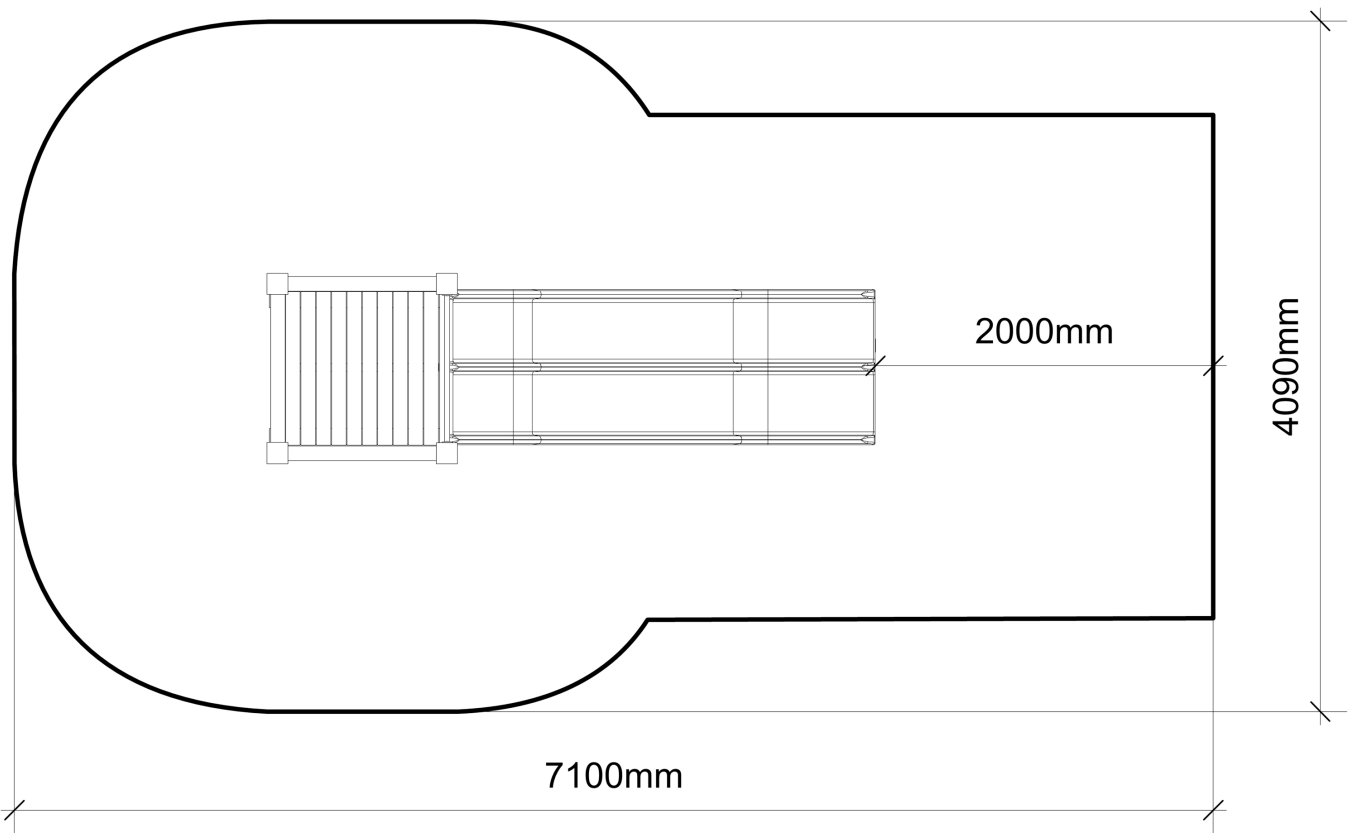

Datasheet

Triple Rail Slide

1040mm

Technical Information

Triple Rail Slide

1040mm

INSTALL TIME	CUBIC METERAGE - LCL
5hrs	1.5

Fall Space Perimeter	Fall space Area
21m	25m²

Play Value
Sliding - 1

FALLING SPACE
—