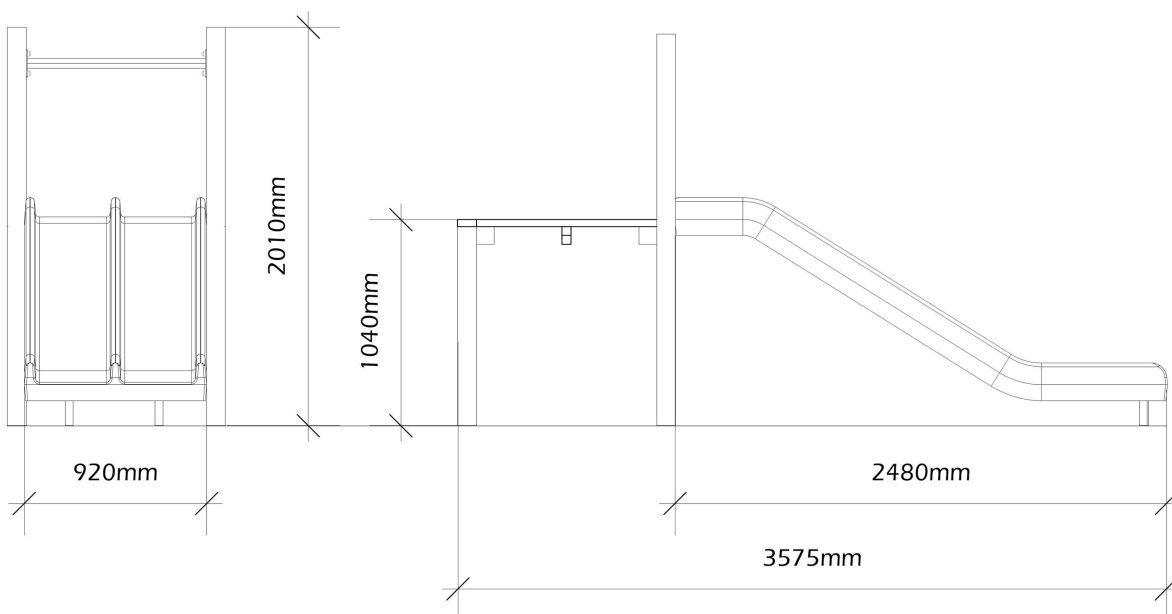

Datasheet

Triple Rail Slide

1040mm

Technical Information

Triple Rail Slide

1040mm

INSTALL TIME	CUBIC METERAGE - LCL
5hrs	1.5

Fall Space Perimeter	Fall space Area
21m	25m²

Play Value
Sliding - 1

FALLING SPACE
—