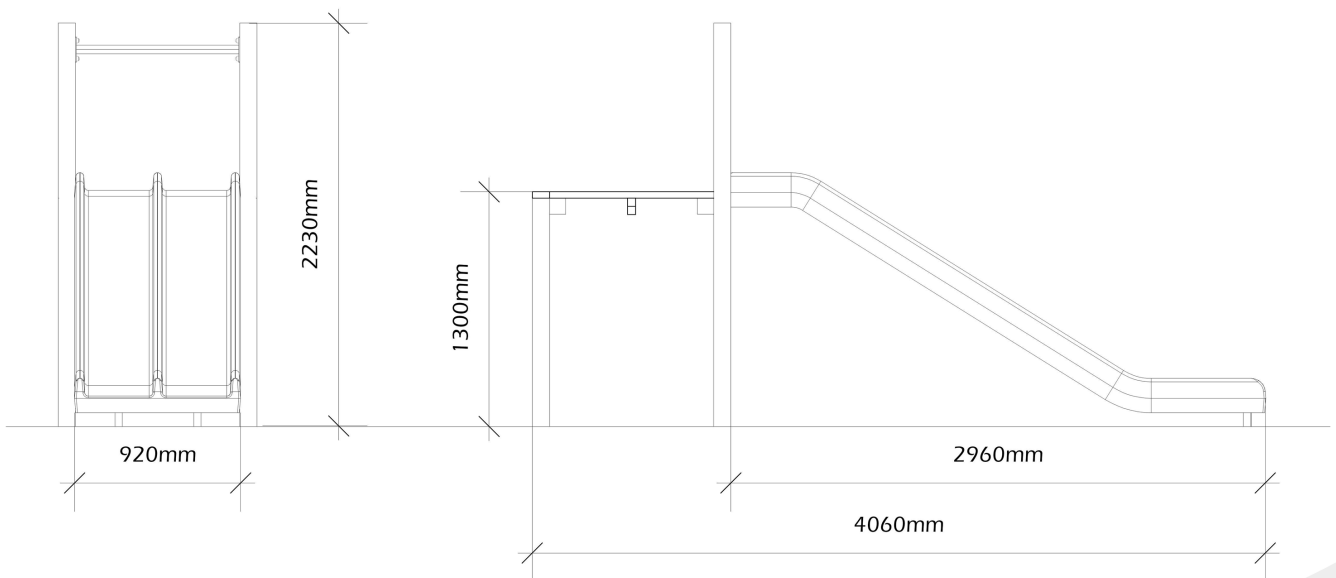

Datasheet

Triple Rail Slide

1300mm

Technical Information

Triple Rail Slide

1300mm

INSTALL TIME	CUBIC METERAGE - LCL
5hrs	1.5

Fall Space Perimeter	Fall space Area
24m	32m²

Play Value
Sliding - 1

FALLING SPACE
—