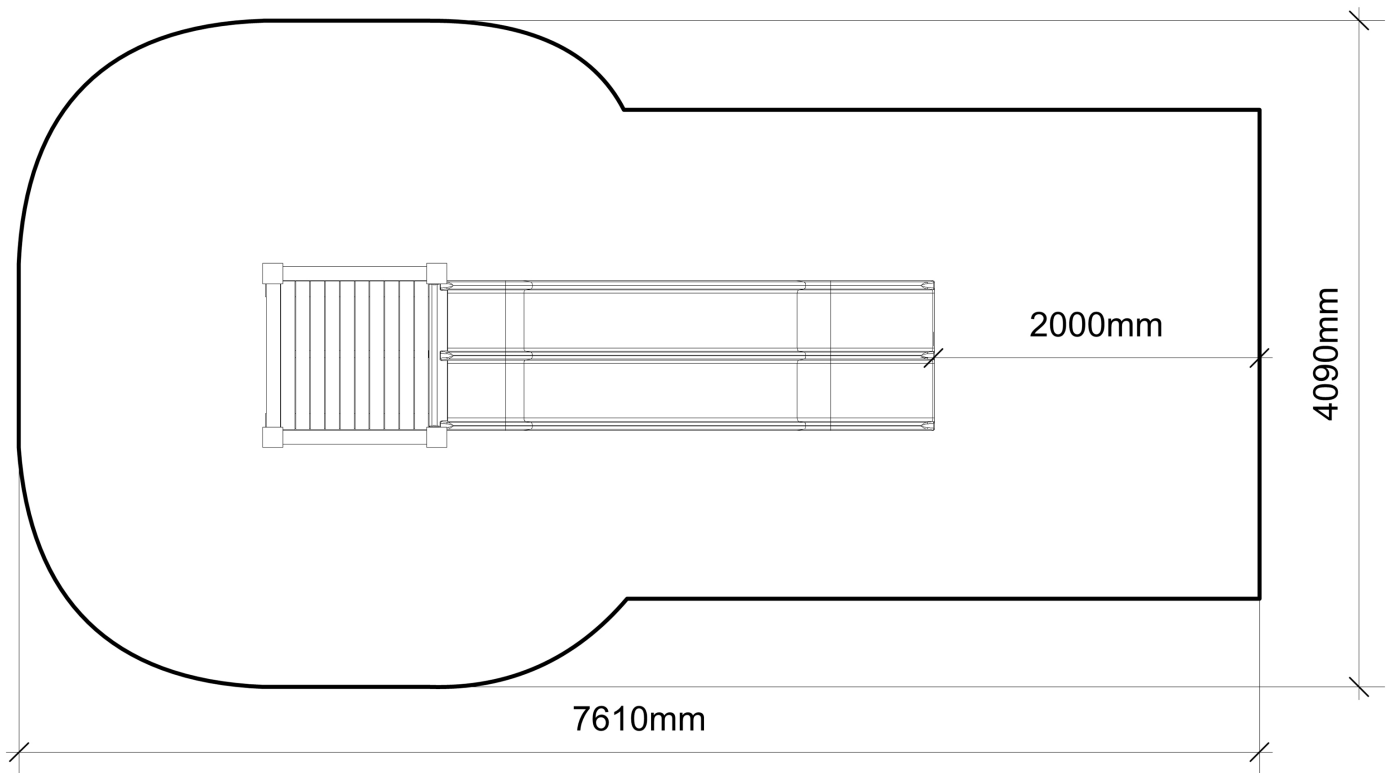

Datasheet

Triple Rail Slide

1300mm

Technical Information

Triple Rail Slide

1300mm

INSTALL TIME	CUBIC METERAGE - LCL
5hrs	1.5

Fall Space Perimeter	Fall space Area
24m	32m²

Play Value
Sliding - 1

FALLING SPACE
—