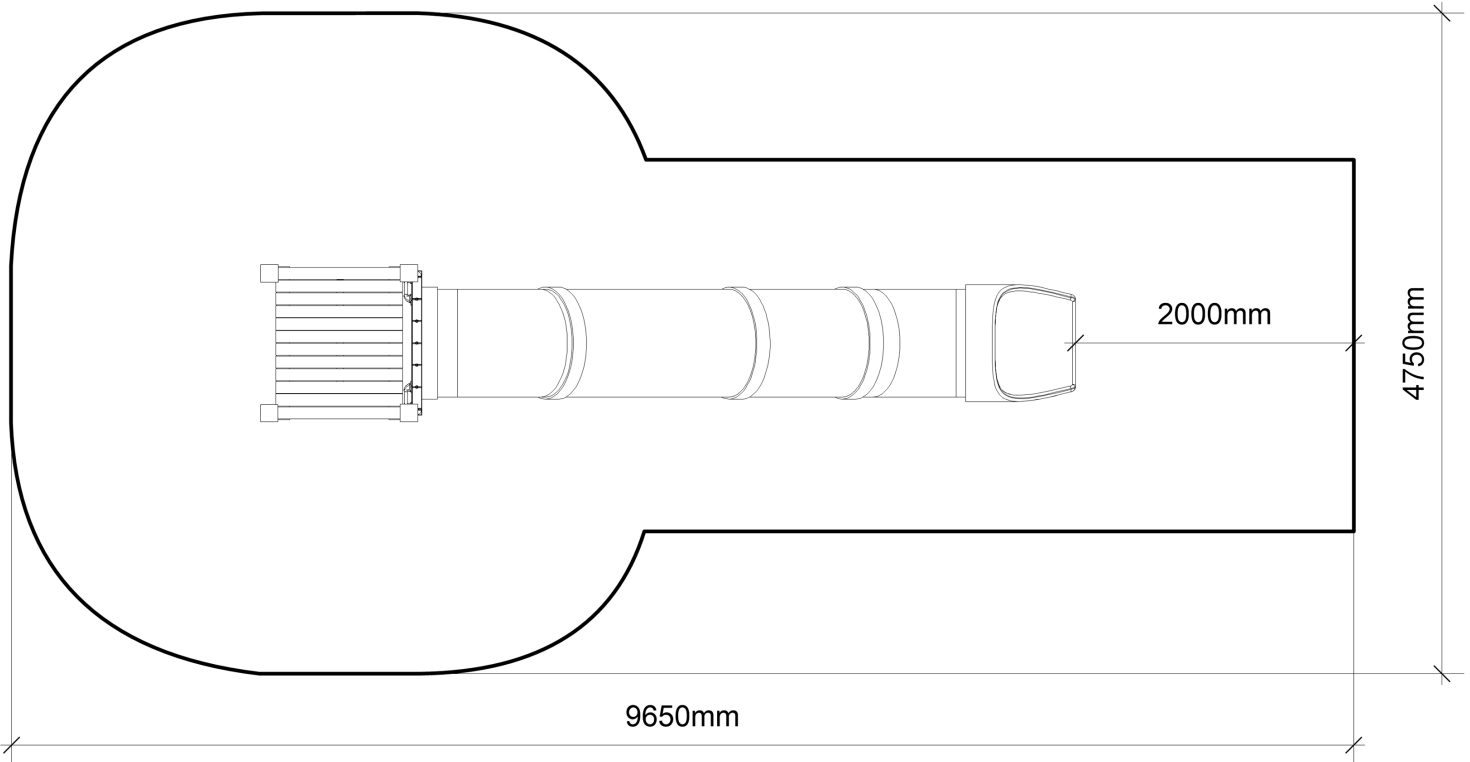

Datasheet

Tube Slide All Heights

**- TUBE SLIDE HEIGHTS CAN BE CUSTOMISED -
DESIRED HEIGHT AVAILABLE ON REQUEST**

1820mm shown above

Technical Information

Tube Slide

All Heights

1820mm technical information

INSTALL TIME	CUBIC METERAGE - LCL
7hrs	4.6

Fall Space Perimeter	Fall space Area
29m	46m²

Play Value
Sliding - 1

FALLING SPACE	—
---------------	---