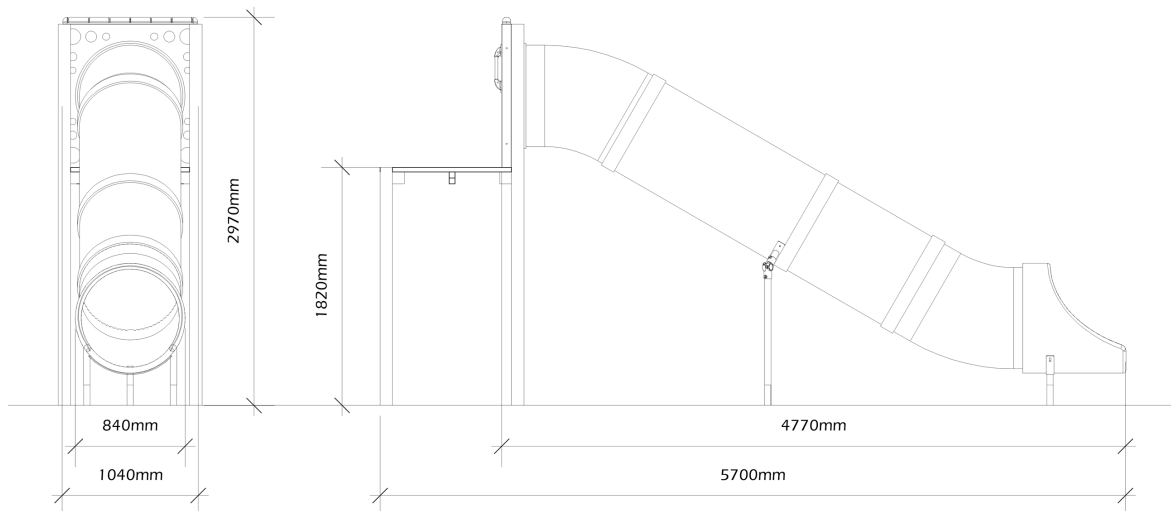

Datasheet

Tube Slide All Heights

**- TUBE SLIDE HEIGHTS CAN BE CUSTOMISED -
DESIRED HEIGHT AVAILABLE ON REQUEST**

1820mm shown above

Technical Information

Tube Slide

All Heights

1820mm technical information

INSTALL TIME	CUBIC METERAGE - LCL
7hrs	4.6

Fall Space Perimeter	Fall space Area
29m	46m²

Play Value
Sliding - 1

FALLING SPACE	—
---------------	---