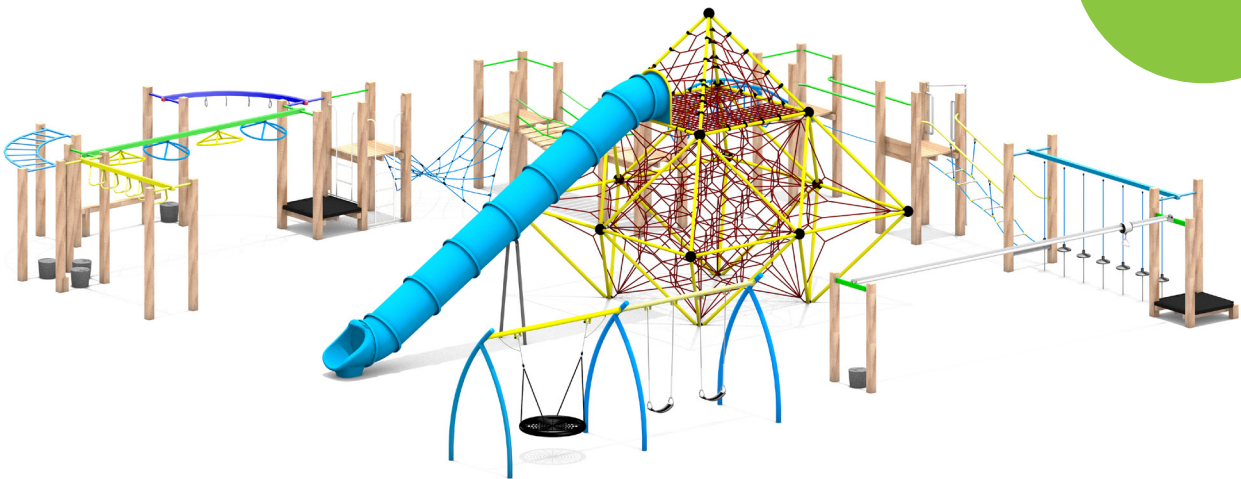

Datasheet

JUN218 EGMONT

JUNIOR
5-8
YEARS

MIDDLE
8-10
YEARS

Capacity 80
Activities 21

Playco Equipment Limited
P 0800 76 46 76 +64 9 412 2247
F +64 9 412 2248

PO Box 548 Kumeu 0841 Auckland New Zealand
W www.playco.co.nz