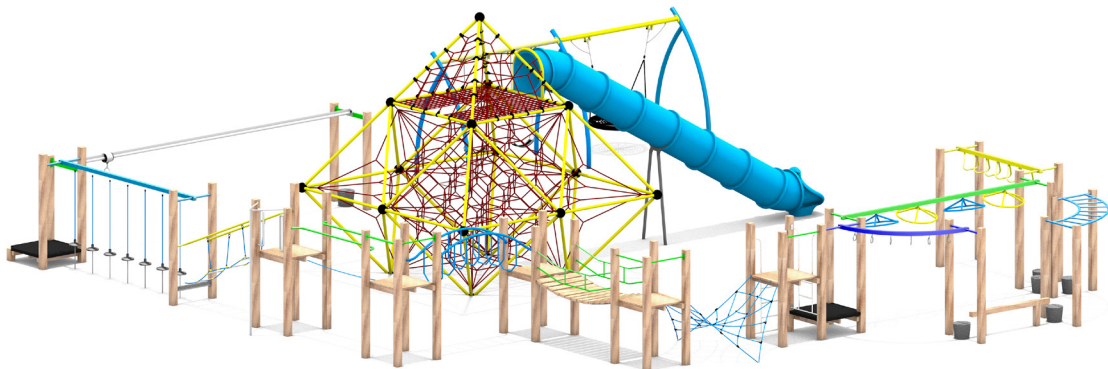

Datasheet

JUN218 EGMONT

JUNIOR
5-8
YEARS

MIDDLE
8-10
YEARS

Capacity 80
Activities 21

Playco Equipment Limited
P 0800 76 46 76 +64 9 412 2247
F +64 9 412 2248

PO Box 548 Kumeu 0841 Auckland New Zealand
W www.playco.co.nz

Technical Information

JUN218 EGMONT

INSTALL TIME	CUBIC METERAGE - LCL

DECK HEIGHT	
FALLING SPACE	

MAX FALL HEIGHT	FALL SPACE PERIMETER	FALL SPACE AREA
1.8m		23.5 X 20m

PLAY VALUE

- CLIMBING
- OVERHEADS
- BALANCING
- CRAWLING
- SWINGING