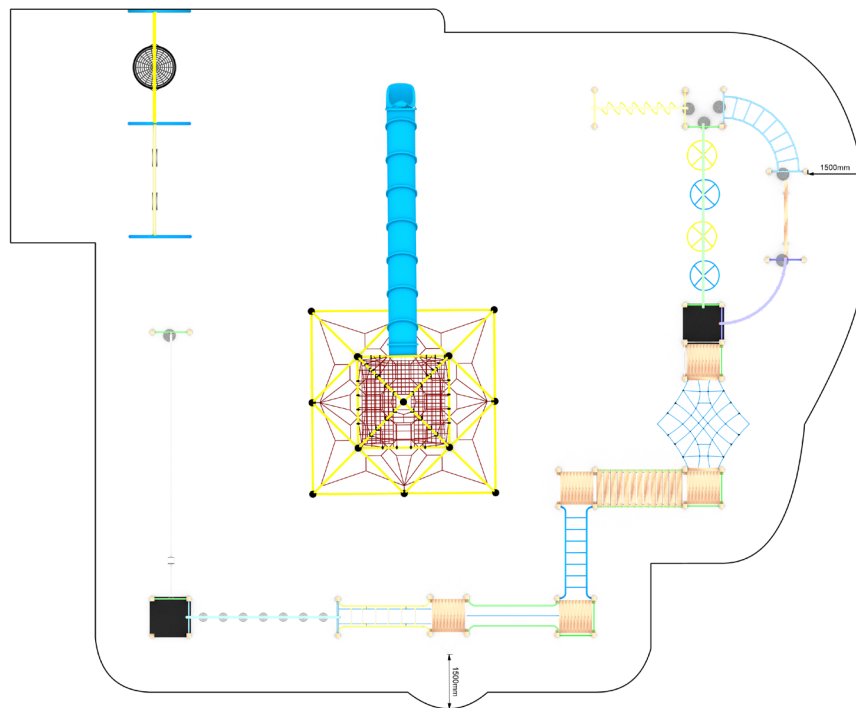

Datasheet

JUN218 EGMONT

JUNIOR
5-8
YEARS

MIDDLE
8-10
YEARS

Capacity 80
Activities 21

Playco Equipment Limited
P 0800 76 46 76 +64 9 412 2247
F +64 9 412 2248

PO Box 548 Kumeu 0841 Auckland New Zealand
W www.playco.co.nz

Technical Information

JUN218 EGMONT

INSTALL TIME	CUBIC METERAGE - LCL

DECK HEIGHT	
FALLING SPACE	

MAX FALL HEIGHT	FALL SPACE PERIMETER	FALL SPACE AREA
1.8m		23.5 X 20m

PLAY VALUE

- CLIMBING
- OVERHEADS
- BALANCING
- CRAWLING
- SWINGING