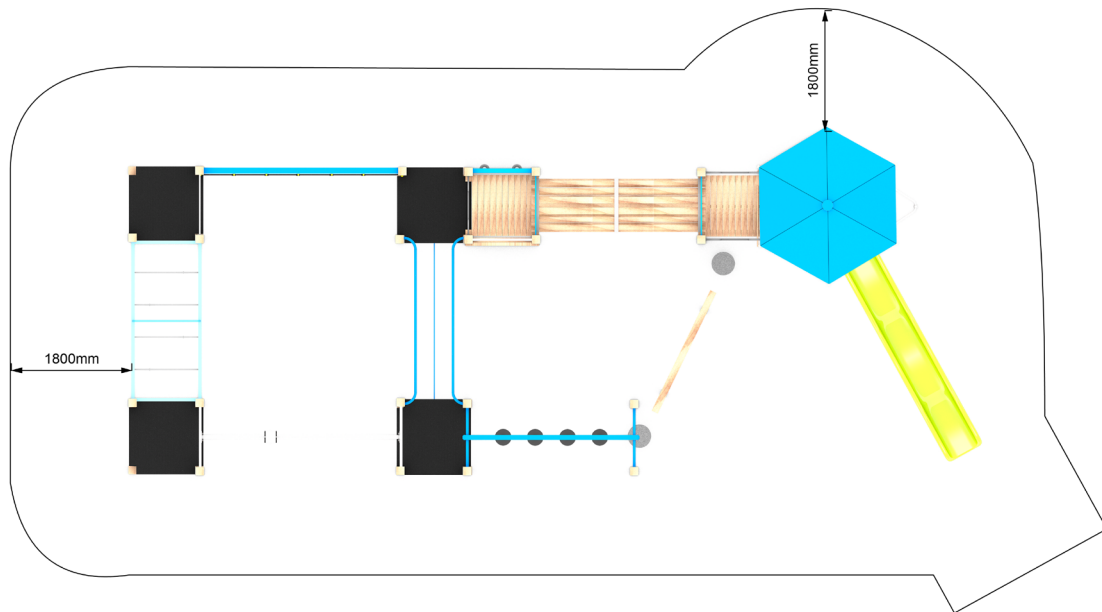

Datasheet

JUN220 ROYS PEAK

JUNIOR
5-8
YEARS

MIDDLE
8-10
YEARS

Capacity 45
Activities 15

Playco Equipment Limited
P 0800 76 46 76 +64 9 412 2247
F +64 9 412 2248

PO Box 548 Kumeu 0841 Auckland New Zealand
W www.playco.co.nz

Technical Information

JUN220 ROYS PEAK

| | |
|--------------|----------------------|
| INSTALL TIME | CUBIC METERAGE - LCL |
| | |

| | |
|---------------|---|
| DECK HEIGHT | |
| FALLING SPACE | — |

| | | |
|-----------------|----------------------|--------------------|
| MAX FALL HEIGHT | FALL SPACE PERIMETER | FALL SPACE AREA |
| 1.8m | | 20.5 X 9.1m |