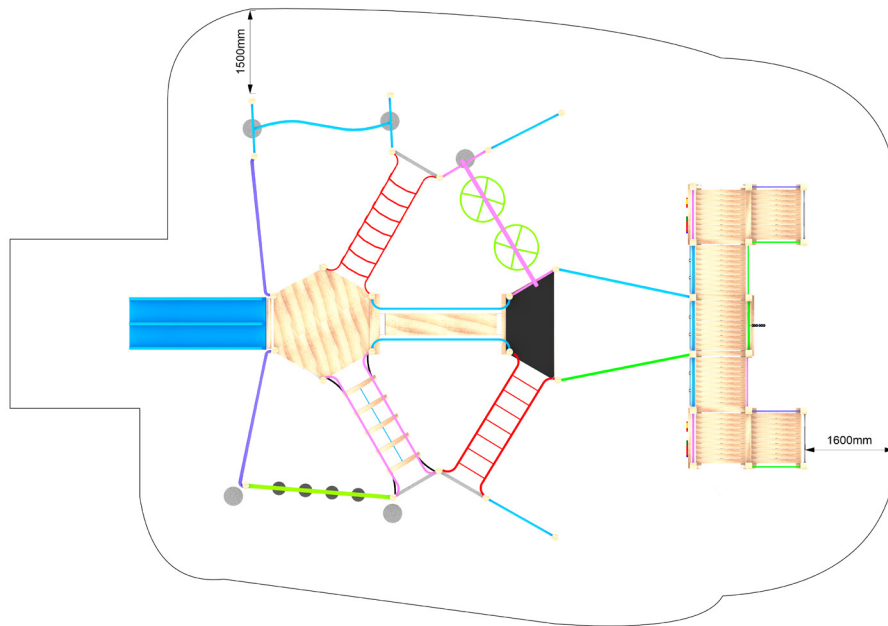

Datasheet

JUN221 THE PINNACLES

JUNIOR
5-8
YEARS

MIDDLE
8-10
YEARS

Capacity 70
Activities 28

Playco Equipment Limited
P 0800 76 46 76 +64 9 412 2247
F +64 9 412 2248

PO Box 548 Kumeu 0841 Auckland New Zealand
W www.playco.co.nz

Technical Information

JUN221 THE PINNACLES

INSTALL TIME	CUBIC METERAGE - LCL

DECK HEIGHT	
FALLING SPACE	—

MAX FALL HEIGHT	FALL SPACE PERIMETER	FALL SPACE AREA
1.8m		11.4 X 16m

PLAY VALUE

SLIDING OVERHEADS
 GATHERING CLIMBING
 TRANSITIONAL PLAY BALANCING