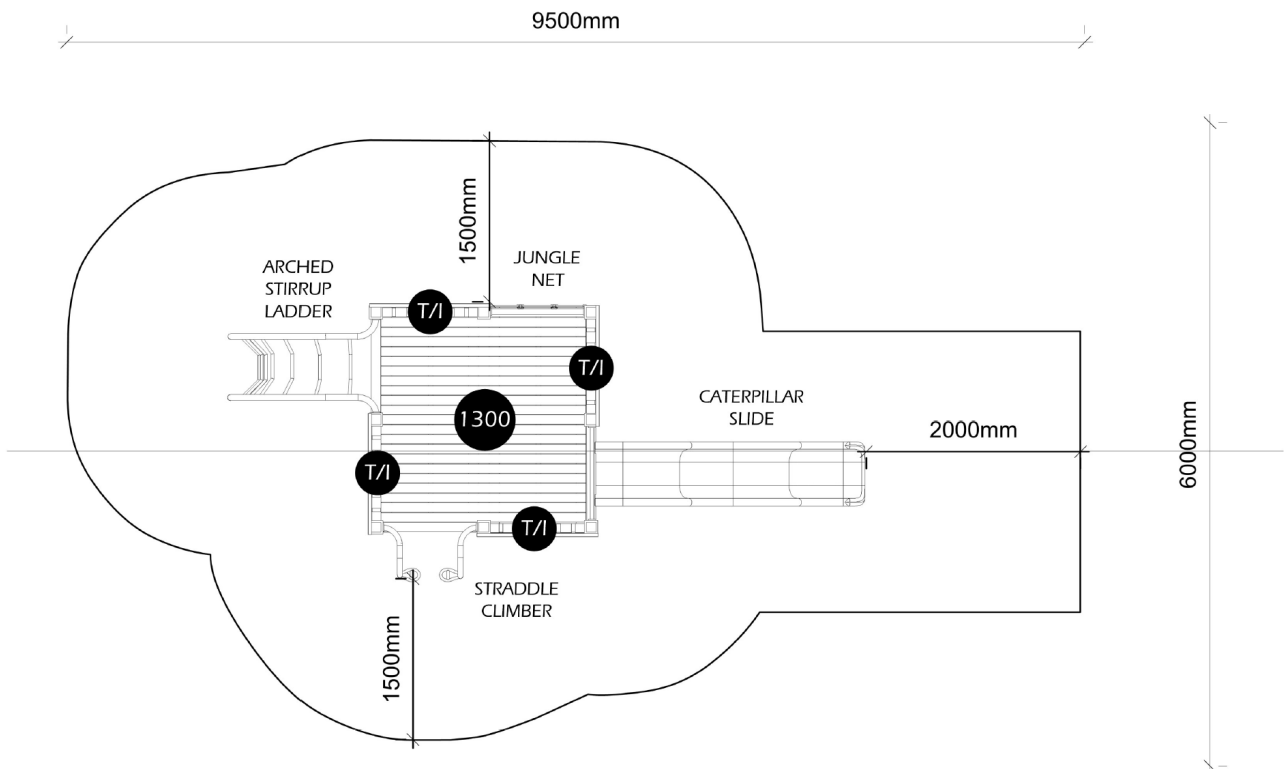

Datasheet

JUN203 TARAWERA

JUNIOR
5-8
YEARS

MIDDLE
8-10
YEARS

Capacity 40
Activities 5

Playco Equipment Limited
P 0800 76 46 76 +64 9 412 2247
F +64 9 412 2248

PO Box 548 Kumeu 0841 Auckland New Zealand
W www.playco.co.nz

Technical Information

JUN203 TARAWERA

INSTALL TIME	CUBIC METERAGE - LCL
10hrs	4.5

DECK HEIGHT	1300
FALLING SPACE	—

MAX FALL HEIGHT	FALL SPACE PERIMETER	FALL SPACE AREA
1.3m	31m	57m²

PLAY VALUE

Sliding
Climbing