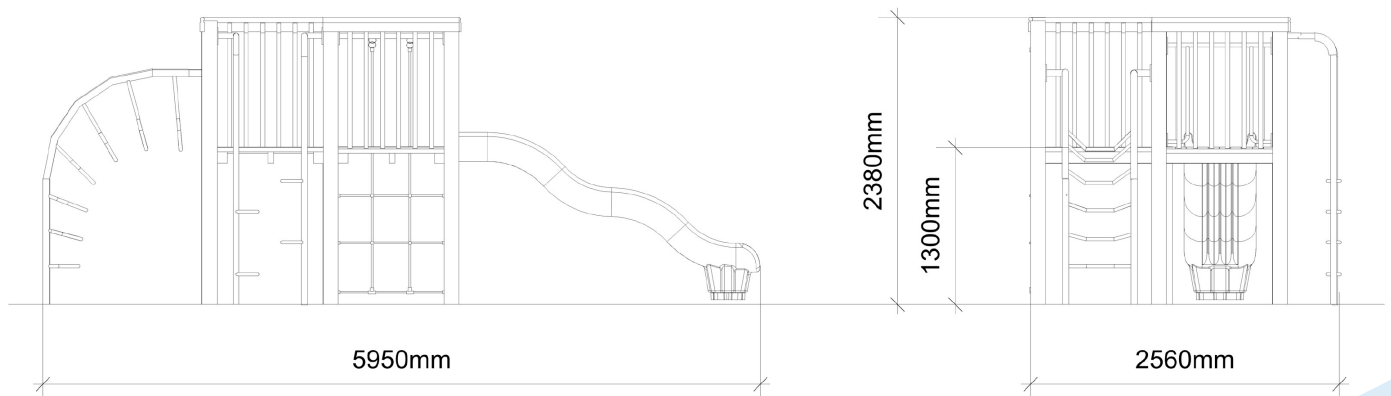

Datasheet

JUN203 TARAWERA

JUNIOR
5-8
YEARS

MIDDLE
8-10
YEARS

Capacity 40
Activities 5

Playco Equipment Limited
P 0800 76 46 76 +64 9 412 2247
F +64 9 412 2248

PO Box 548 Kumeu 0841 Auckland New Zealand
W www.playco.co.nz

Technical Information

JUN203 TARAWERA

INSTALL TIME	CUBIC METERAGE - LCL
10hrs	4.5

DECK HEIGHT	1300
FALLING SPACE	—

MAX FALL HEIGHT	FALL SPACE PERIMETER	FALL SPACE AREA
1.3m	31m	57m²

PLAY VALUE

Sliding
Climbing