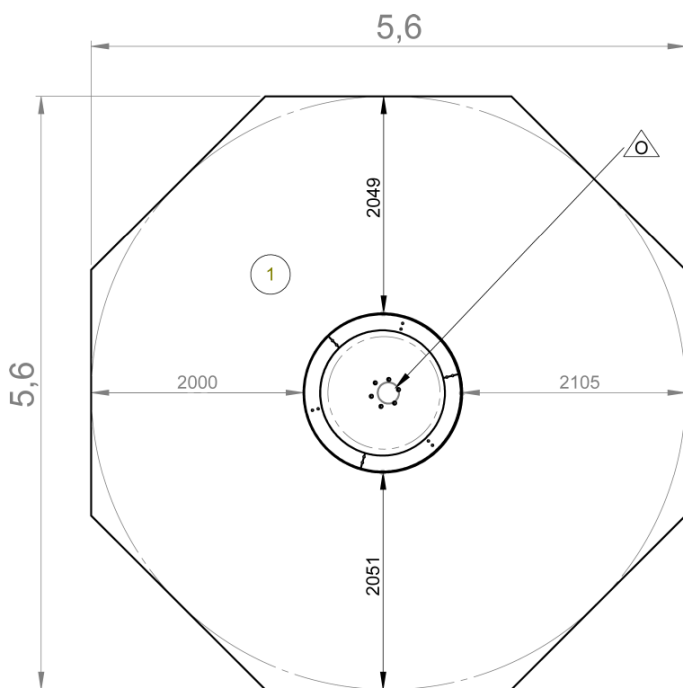

meeting

rotating

balancing

Installation of equipment

Impact area =

-  Impact area
-  Free space

		
1	1m	26m ²

							
2	01h45	0.15m ³	26m ²	133kg	90kg		0000-00-00