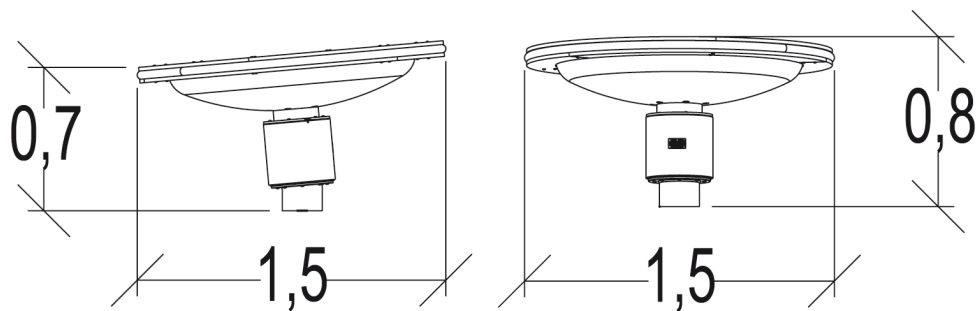

3+

8

1m

1 = 1,5m 2 = 1,5m 3 = 0,82m

Motor disability

Sensorial disabilities

Learning disabilities

Play value : 3

meeting

rotating

balancing

Installation of equipment

Impact area =

-  Impact area
-  Free space

		
1	1m	26m ²

							
2	01h45	0.15m ³	26m ²	133kg	90kg		0000-00-00