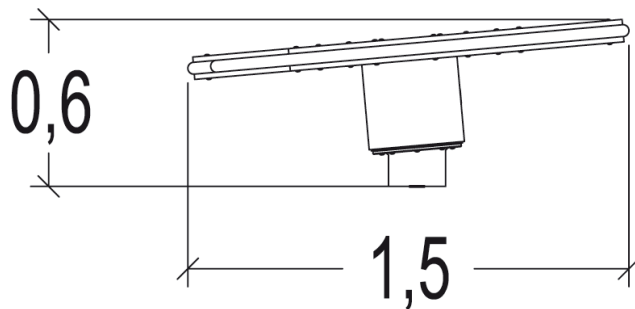

3+ |
 8 |
 1m |
 1 = 1,5m 2 = 1,5m 3 = 0,62m

Motor disability
 Sensorial disabilities
 Learning disabilities

Play value : **3**

balancing

rotating

meeting

Installation of equipment

Impact area =

-  Impact area
-  Free space

		
1	1m	48m ²

							
2	01h45	0.11m ³	48m ²	117kg	32kg		0000-00-00