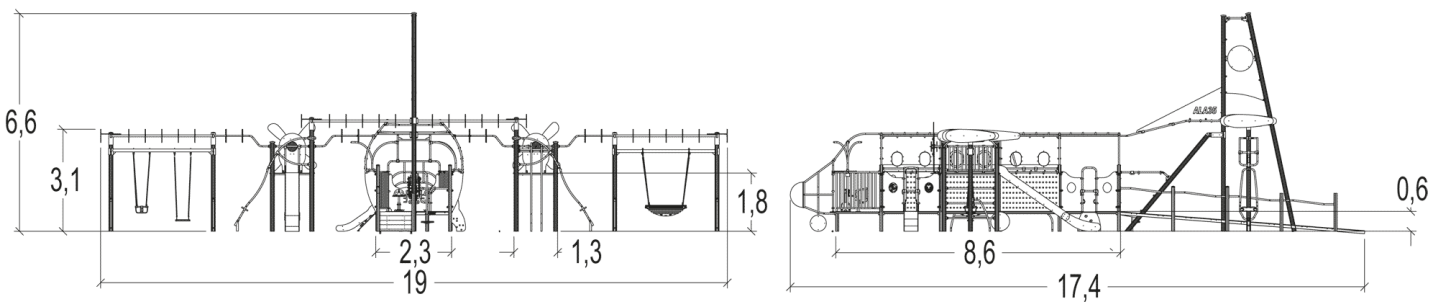

2+

60

2m

1 = 19m 2 = 17,4m 3 = 6,6m

Motor disability

Sensorial disabilities

Learning disabilities

Play value :

14

role play

x1

sliding

x2

meeting

x1

resting

x1

handling

x1

swinging

x1

hiding

x1

rotating

x2

sound stimulation

x1

tactile stimulation

x1

visual stimulation

x1

climbing

x1