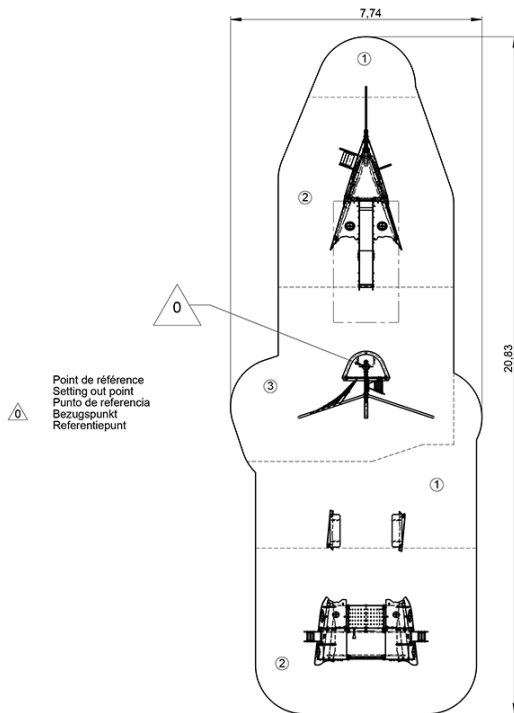

x2

handling

x1

hanging

x1

hiding

x2

taking shelter

x1

climbing

x3

Installation of equipment

Impact area =

 Impact area
 Free space

		
1	0,6m	25,5m ²
2	1,37m	63m ²
3	2,2m	32m ²

2

36h50

1.2m³

120.5m²

1241kg

97kg

Proludic

0000-00-00