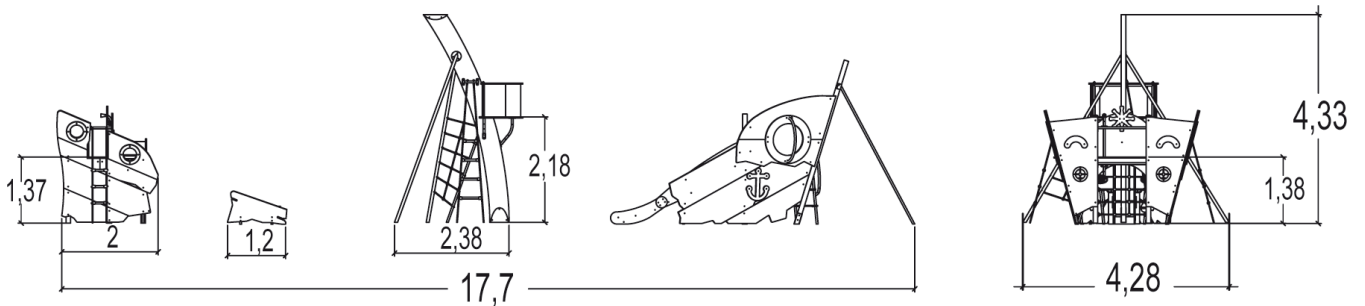

4+

40

2,2m

1 = 16,5m 2 = 4,85m 3 = 4,33m

Motor disability

Sensorial disabilities

Learning disabilities

Play value :

36h50

1.2m³

120.5m²

1241kg

97kg

Proludic

0000-00-00