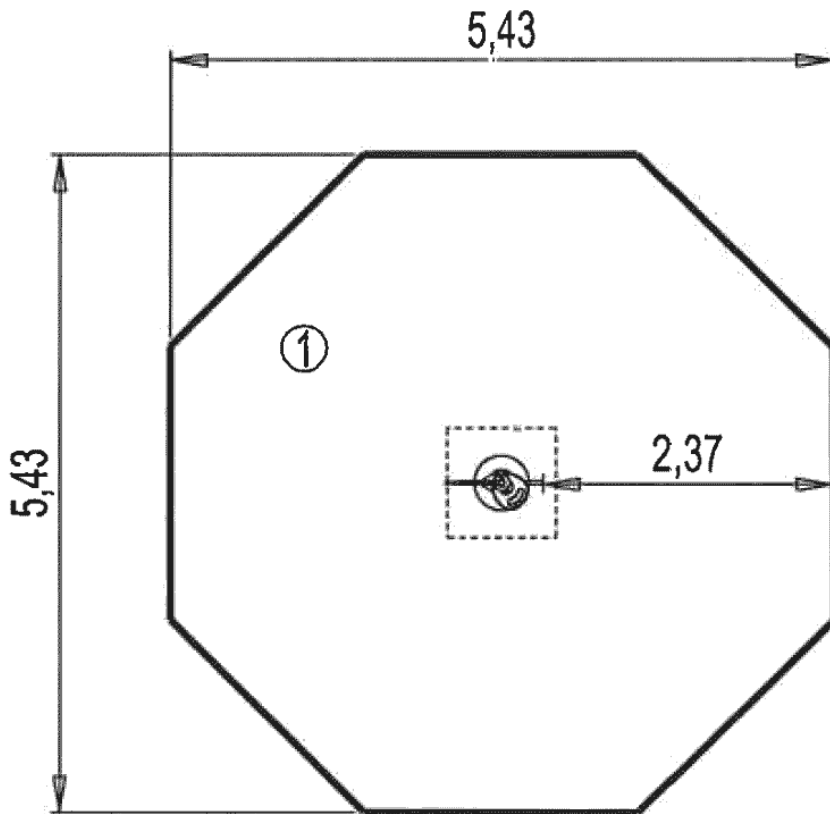

1=0.76m 2=0.5m 3=4.2m

MUSCULAR STIMULATION

INTENSITY OF EFFORT

ENERGY EXPENDITURE

DIMENSIONS & MOVEMENTS

OTHER INFORMATION

1 player

HCL= 2.8m

14+

Installation of equipment

Impact area =

-  Impact area
-  Free space

		
①	2.8m	24.5m ²

INSTALLATION

0.5m³

2