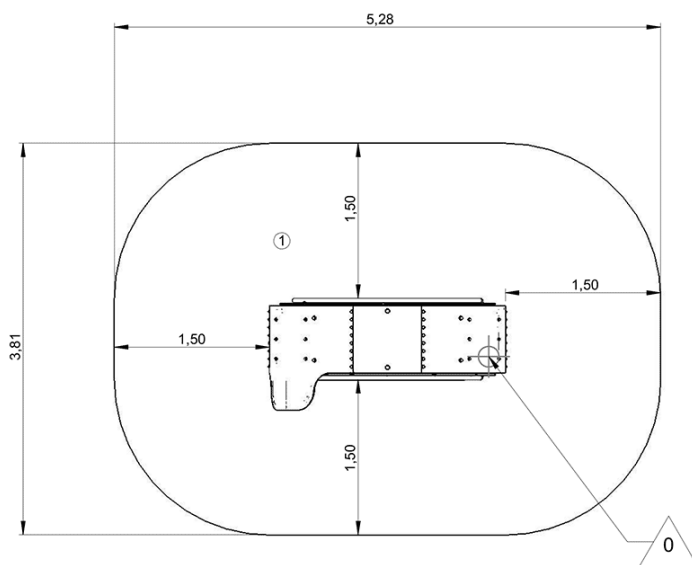

thinking

balancing

Installation of equipment

Impact area =

-  Impact area
-  Free space

		
1	0,7m	18,5m ²

2

04h00

0.5m³

18.5m²

416kg

377kg

Proludic

0000-00-00