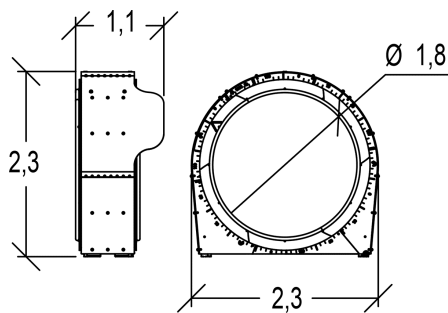

6+

3

0,7m

1 = 0m 2 = 0m 3 = 0m

Play value : 5

meeting

rotating

visual stimulation

thinking

balancing