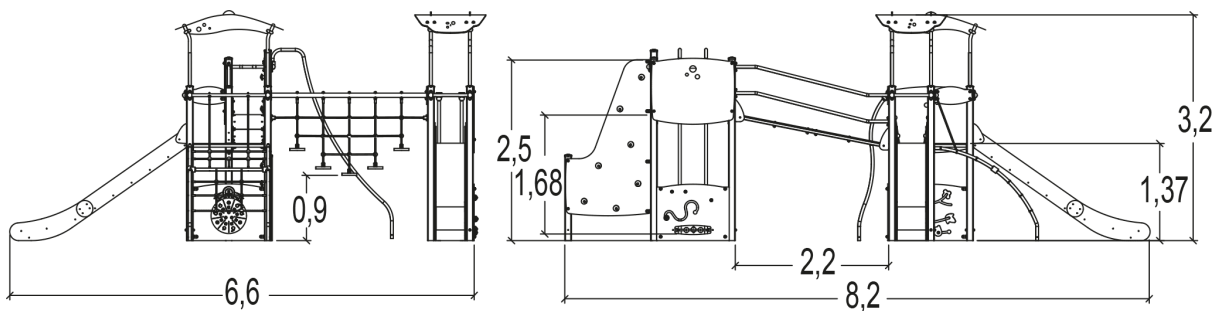

3+

32

2,6m

1 = 0m 2 = 0m 3 = 0m

Motor disability

Sensorial disabilities

Learning disabilities

Play value :

26

climbing

x2

role play

x1

sliding

x3

meeting

x4

handling

x4

balancing

x1

taking shelter

x1

thinking

x2

tactile stimulation

x2

visual stimulation

x2

climbing

x2

getting across

x2