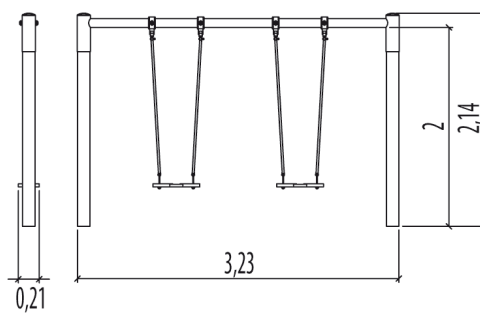

2+

2

1,2m

1 = 3,23m 2 = 0,21m 3 = 2,14m

Motor disability

Sensorial disabilities

Learning disabilities

Play value : 1

swinging