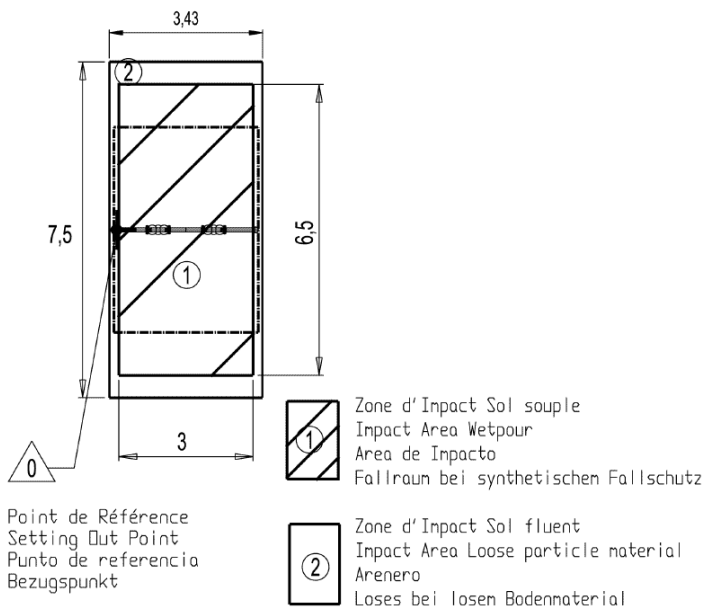

swinging

Installation of equipment

Impact area =

- Impact area
- Free space

| 1 | 1,2m | 19,5m ² |
|---|------|--------------------|
| 2 | 1,2m | 26m ² |

2

01h30

0.5m³

19.5m²

89kg

39kg

Proludic

2007-01-01