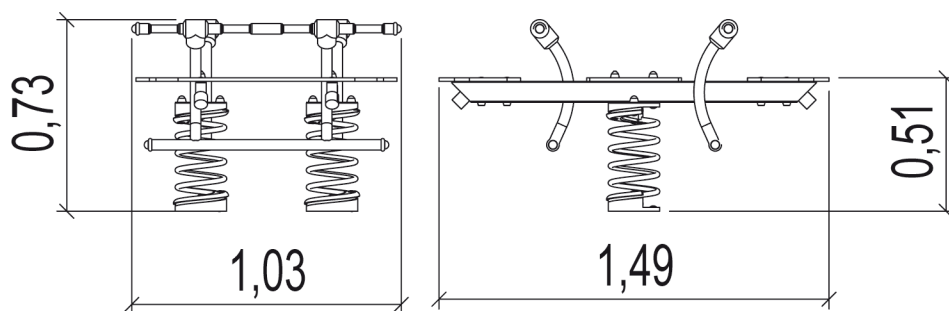

2+

6

0,7m

1 = 1,49m 2 = 1,03m 3 = 0,7m

Motor disabilities

Sensorial disabilities

Learning disabilities

Play value :

3

swinging

balancing

meeting / role play

Installation of equipment

Impact area =

-  Impact area
-  Free space

		
1	0,70m	11,5m ²

1

02h15

0m³

11.5m²

72kg

20kg

Proludic

2003-10-16