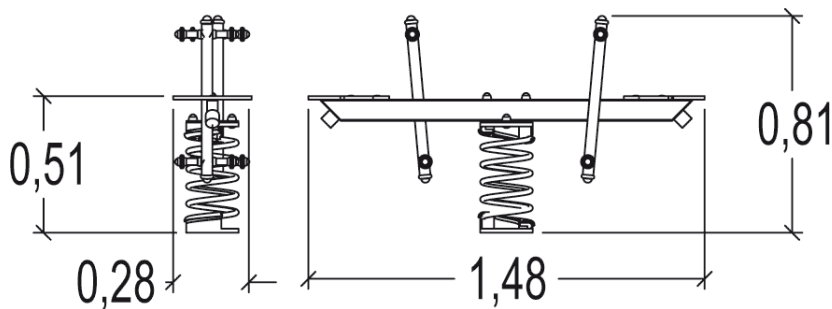

2+

2

0,7m

1 = 1,48m 2 = 0,28m 3 = 0,81m

Motor disability

Sensorial disabilities

Learning disabilities

Play value :

3

swinging

balancing

meeting / role play

Installation of equipment

Impact area =

-  Impact area
-  Free space

		
1	0,7m	9m ²

1

01h15

0m³

9m²

29kg

11kg

Proludic

0000-00-00