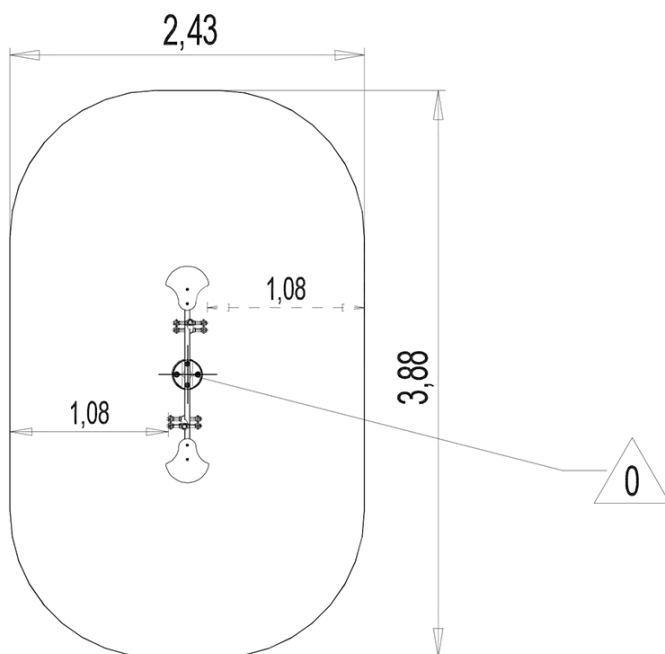

3

swinging

balancing

meeting / role play

Installation of equipment

Impact area =

-  Impact area
-  Free space

		
1	0,7m	9m ²