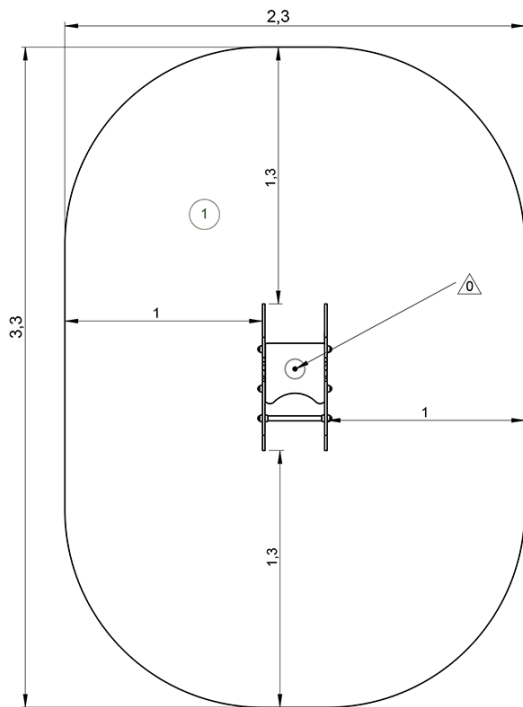

balancing

rotating

Installation of equipment

Impact area =

-  Impact area
-  Free space

		
1	0,6m	7m ²

					
1	01h00	0m ³	7m ²	36kg	11kg