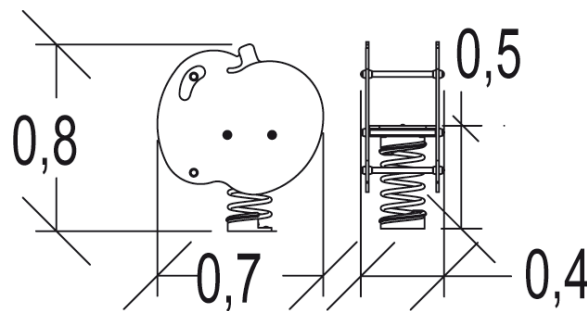

2-8

1

0,6m

1 = 0,74m 2 = 0,33m 3 = 0,84m

Motor disability

Sensorial disabilities

Learning disabilities

Play value : 2

balancing

rotating

Installation of equipment

Impact area =

-  Impact area
-  Free space

		
1	0,6m	7m ²

					
1	01h00	0m ³	7m ²	36kg	11kg