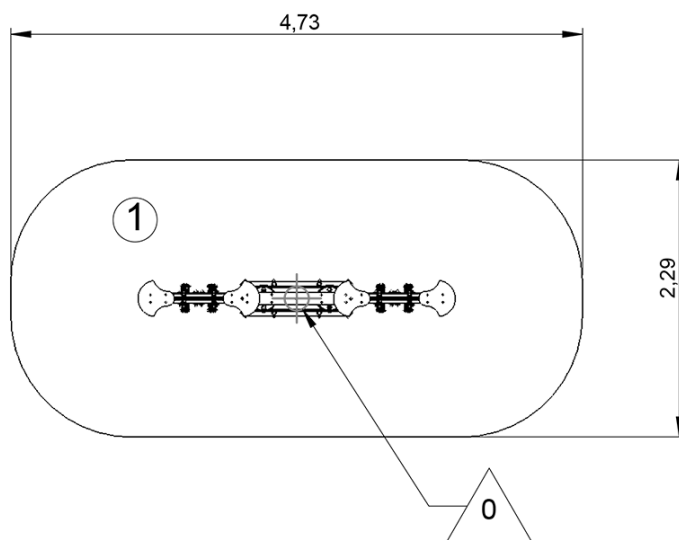

swinging

balancing

Installation of equipment

Impact area =

-  Impact area
-  Free space

		
1	0,75m	10m ²

2

00h45

0m³

10m²

99kg

79kg

Proludic

2007-01-01