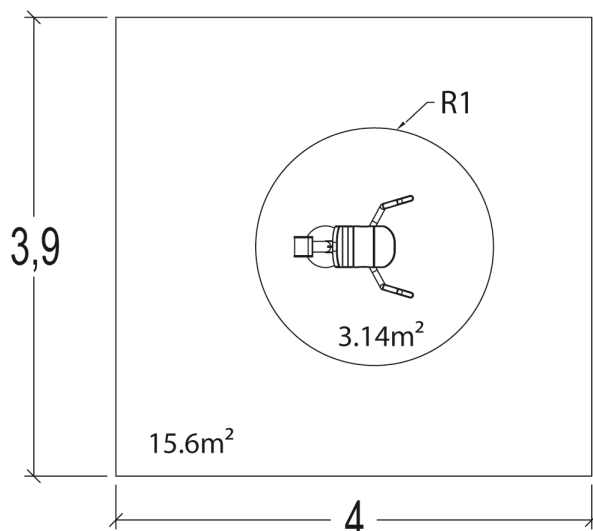

Hydraulic butterfly

R37-UBX-208B

14+

1

0,5m

1 = 1m 2 = 0,85m 3 = 1,45m

User controlled hydraulic piston

MUSCULAR STIMULATION