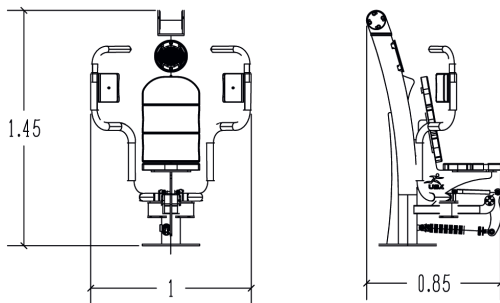

Hydraulic butterfly

R37-UBX-208B

14+

1

0,5m

1 = 1m 2 = 0,85m 3 = 1,45m

User controlled hydraulic piston

MUSCULAR STIMULATION