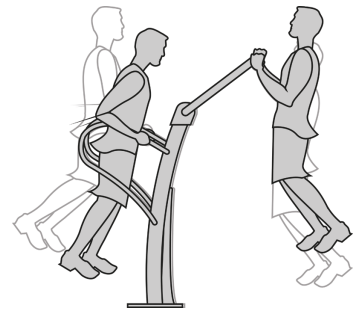

Chin-up & dip

R37-UBX-224B

14+

1

1,21m

1 = 1,57m 2 = 0,97m 3 = 2,1m

MUSCULAR STIMULATION

MOVEMENTS

CERTIFICATIONS