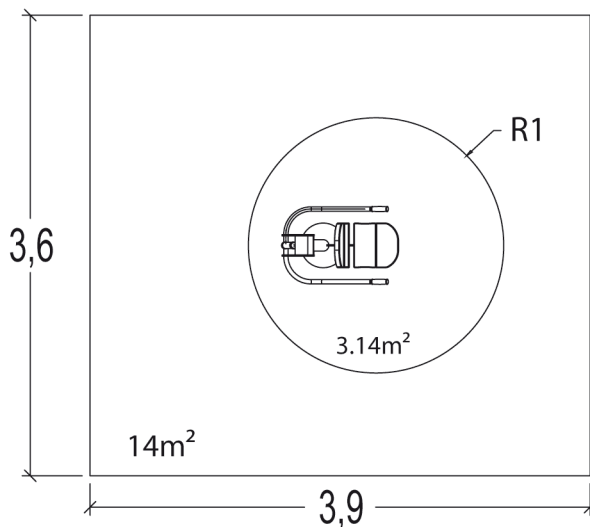

Hydraulic triceps

R37-UBX-244B

14+

1

0,5m

1 = 0,9m 2 = 0,6m 3 = 1,45m

User controlled hydraulic piston

MUSCULAR STIMULATION