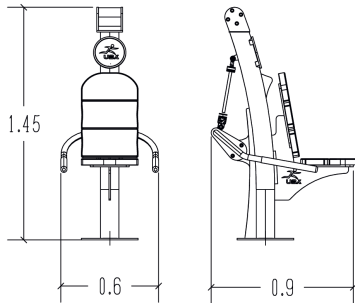

Hydraulic triceps

R37-UBX-244B

14+

1

0,5m

1 = 0,9m 2 = 0,6m 3 = 1,45m

User controlled hydraulic piston

MUSCULAR STIMULATION